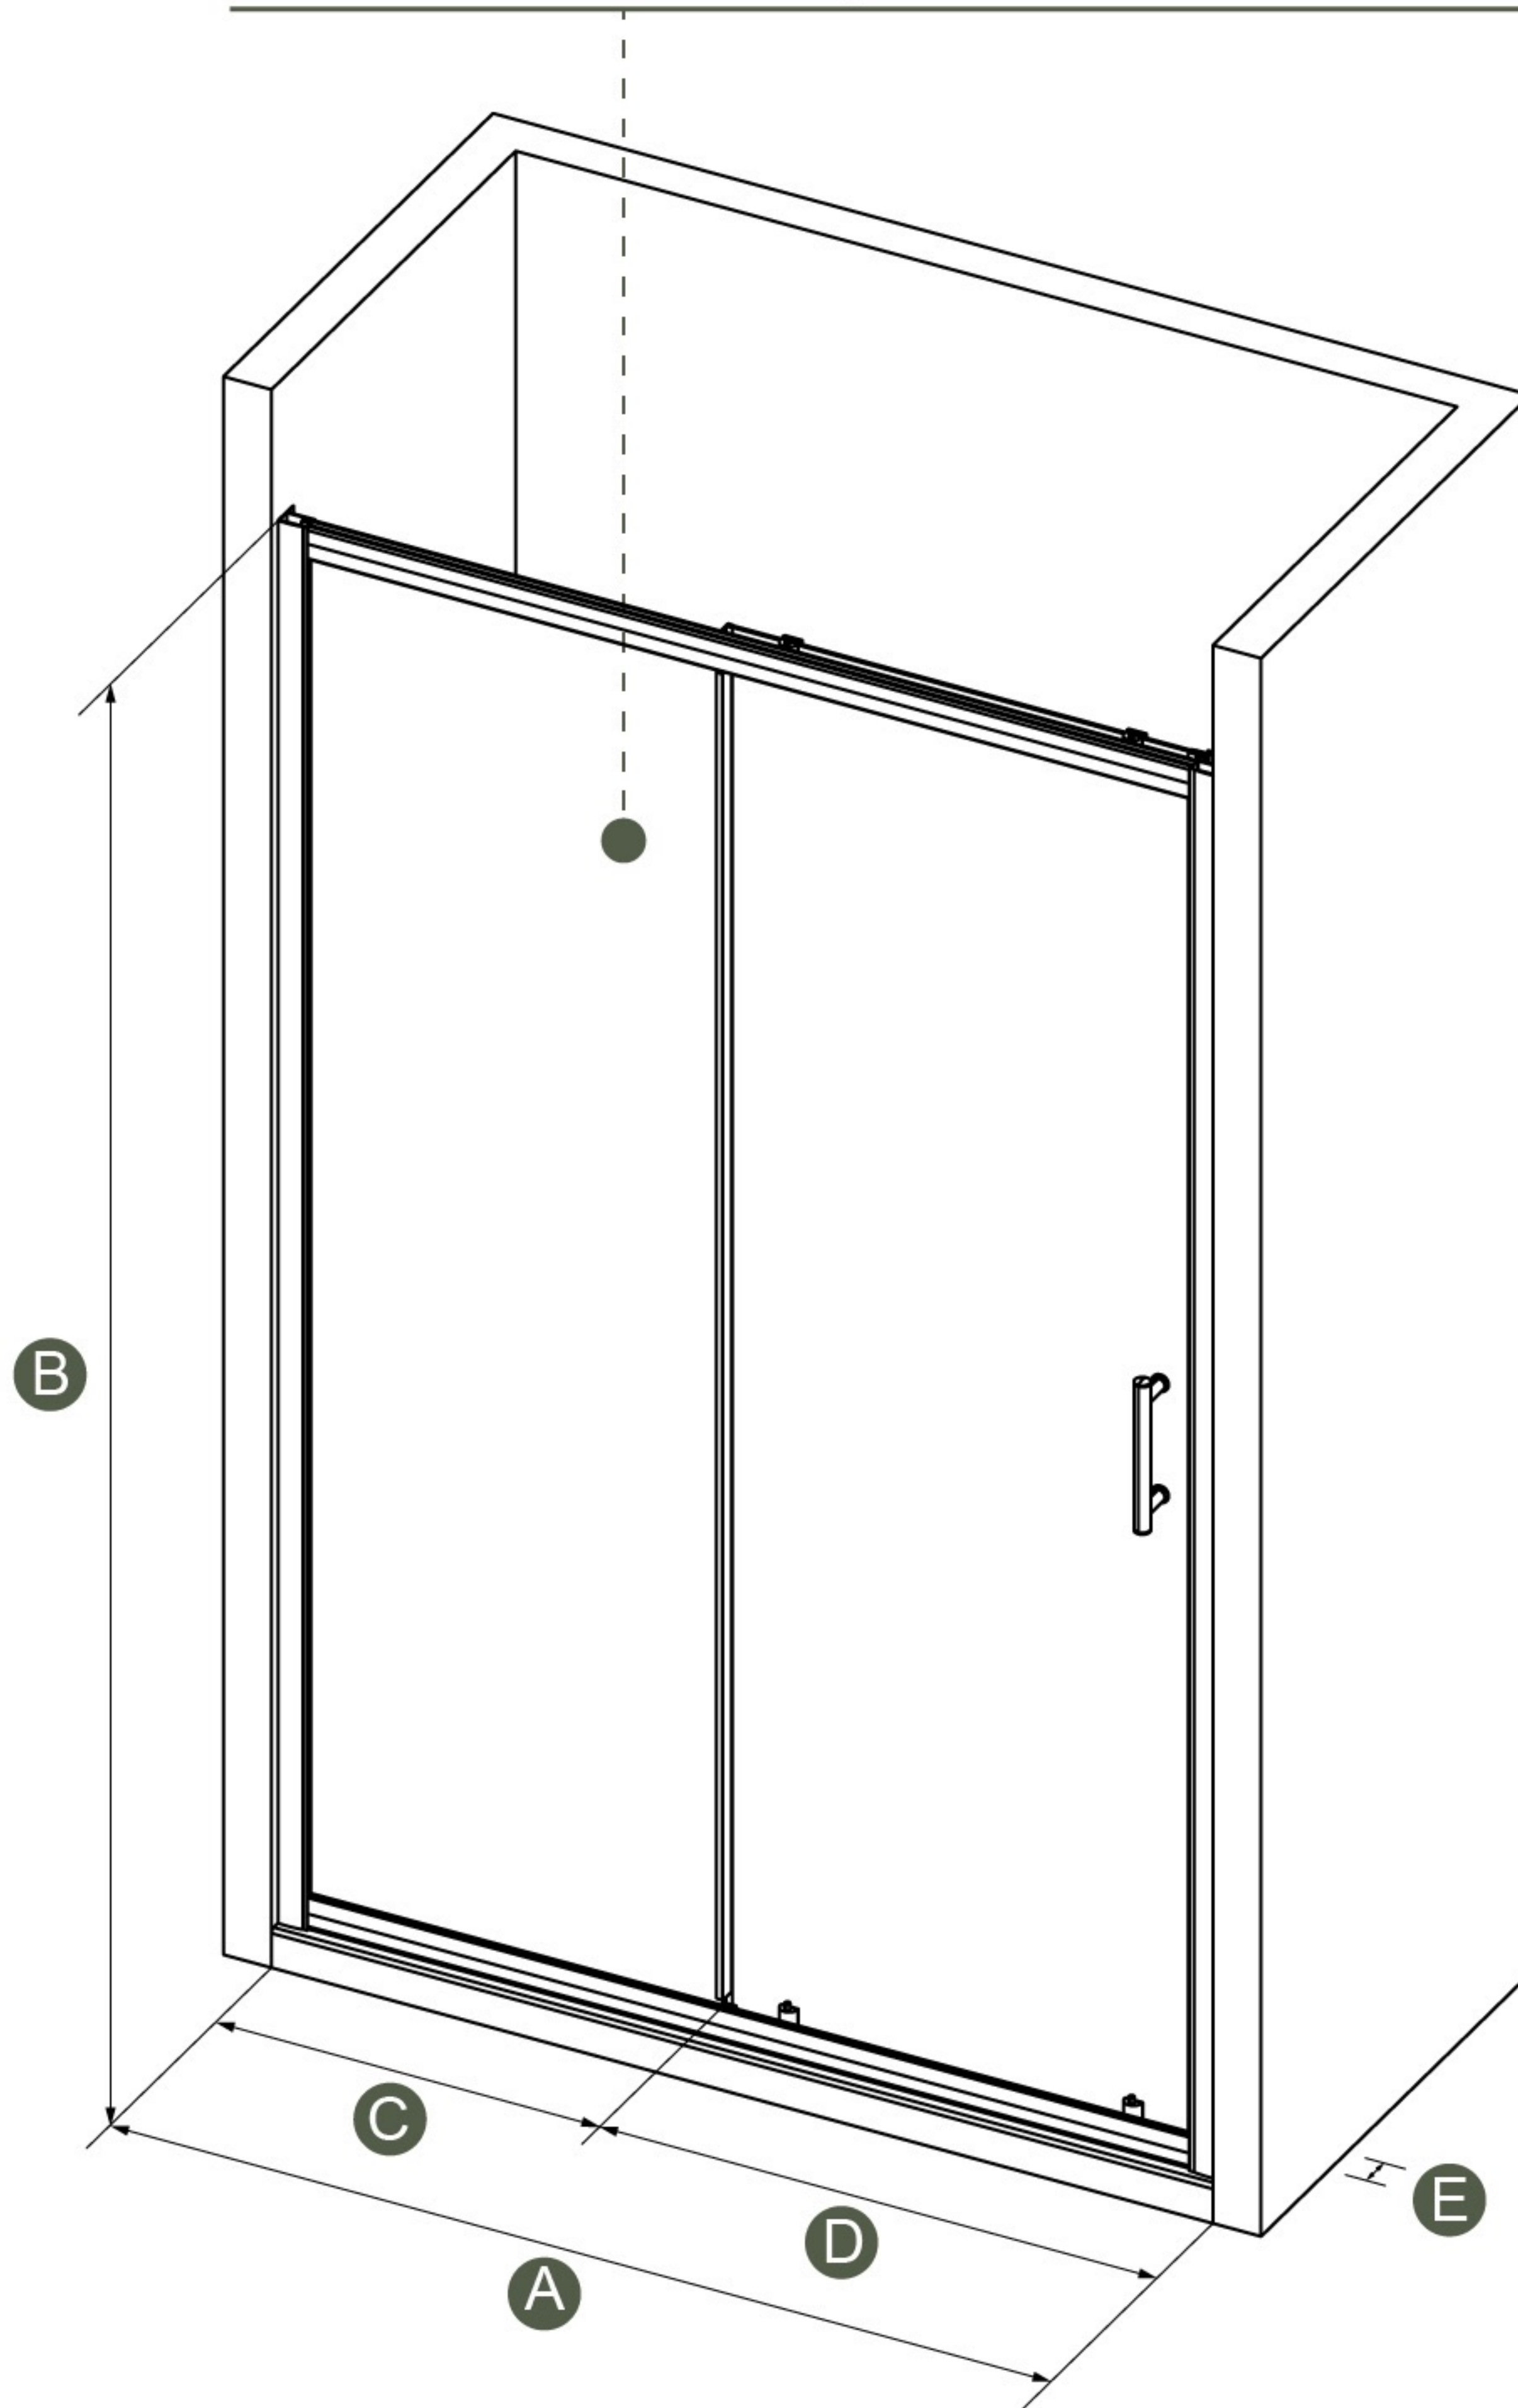

# OVERALL DIMENSIONS

Reversible for a right or left wall installation

58.7 - 60 in.W x 72 in.H  
Framed Sliding  
Shower Door

**A: 58.7 - 60 in**  
OVERALL WIDTH

**B: 72 in**  
OVERALL HEIGHT

**C: 28 - 28.6 in**  
FIXED PANEL WIDTH

**D: 30.7 - 31.3 in**  
WALK-IN WIDTH

**E: 1/5 in**  
GLASS THICKNESS