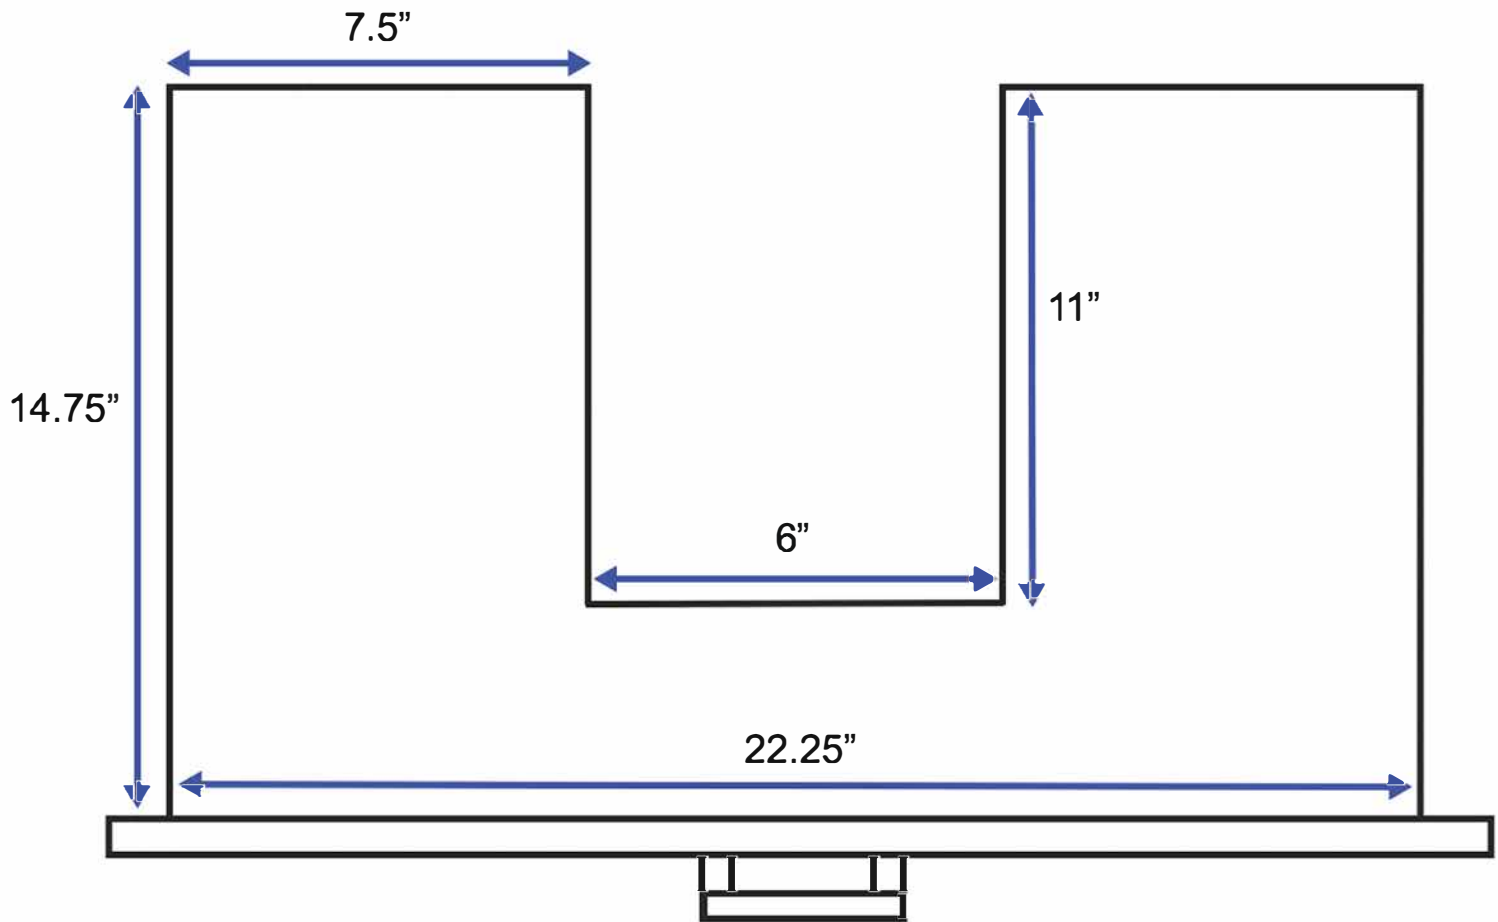

30-inch Bath Vanity Drawer Under Sink - Bird's Eye View

All measurements are approximate and rounded to the nearest quarter inch.
Please allow for a slight margin of error.