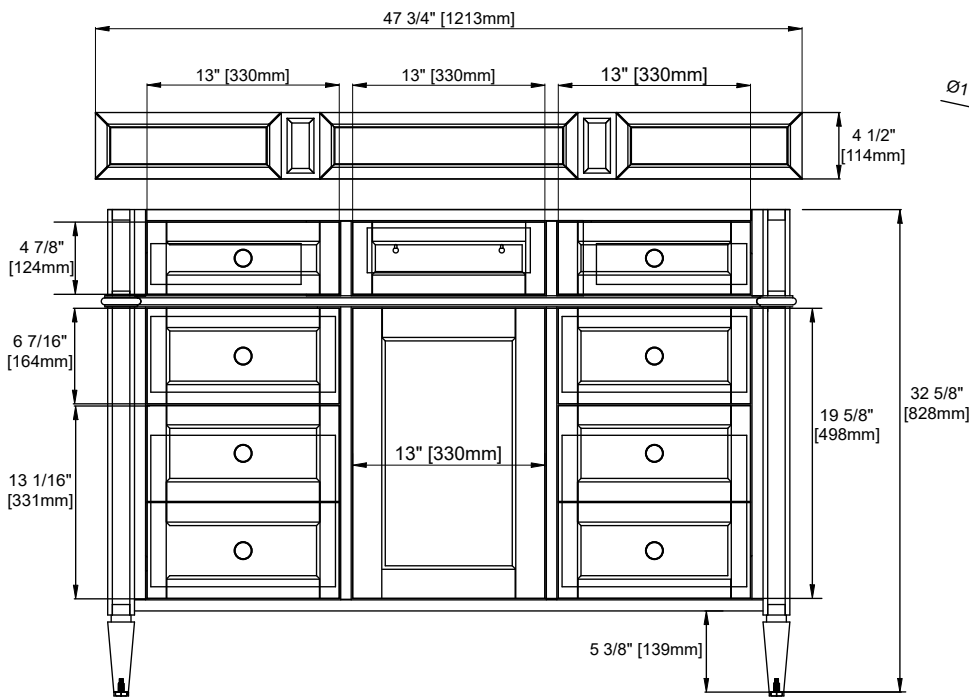

48" VANITY

Bright White

Features and Materials

Solids: Yellow Poplar
Panels: Plywood
Installation Type: Floor Standing
Number of Doors: One
Number of Drawers: Six
Number of Tip Outs: One
Wooden Backsplash
Drawer Box Material and Construction: 12mm Plywood/English Dovetail Joinery
Full Extension, Soft Close Glides
European Soft Close Hinges
Aluminum Laminate Drawer Liners
Number of Basins: One
Vanity Top Included: NO, Optional 3cm Tops Available with Sinks
Fits Drain Hole Size: 1-3/4"
Overflow: Front facing
Assembly Required: Installation of optional 3cm top and sink
Hardware Material and Finish: Zinc Alloy in Satin Nickel Finish
Adjustable levelers

Dimension

Width: 46-3/8"
Depth: 22-7/8"
Height: 32-5/8"
Rough-In Height: 21-1/2"

48" VANITY

46-3/8"

Top View

Knob

Front View

All dimensions are nominal
 Diagrams are of cabinet only—Optional Countertops and sinks are not shown

48" VANITY

Side View

Back View

All dimensions are nominal
 Diagrams are of cabinet only—Optional Countertops and sinks are not shown