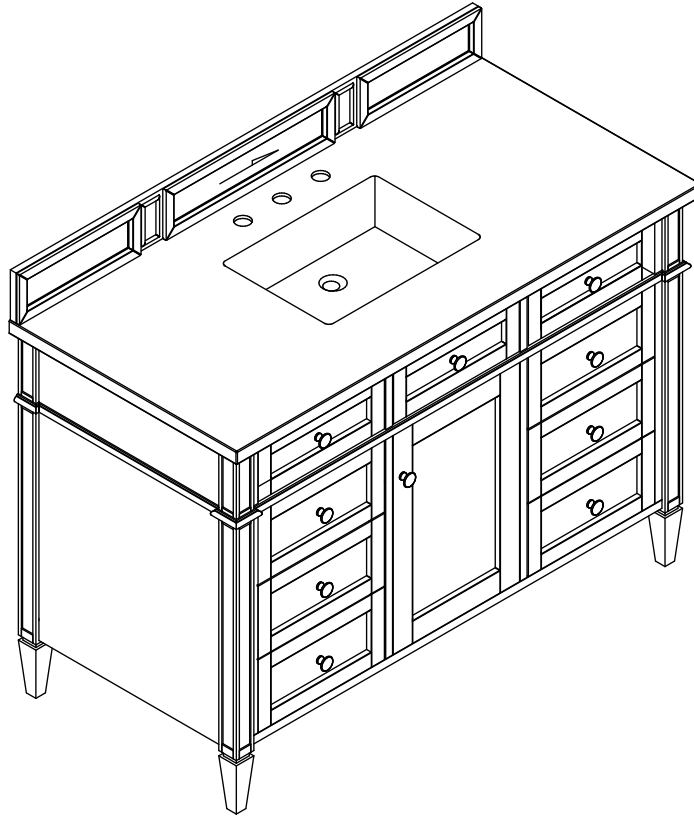

48" VANITY

Bright White

Features and Materials

Solids: Yellow Poplar
Panels: Plywood
Installation Type: Floor Standing
Number of Doors: One
Number of Drawers: Six
Number of Tip Outs: One
Wooden Backsplash
Drawer Box Material and Construction: 12mm Plywood/English Dovetail Joinery
Full Extension, Soft Close Glides
European Soft Close Hinges
Aluminum Laminate Drawer Liners
Number of Basins: One
Vanity Top Included: NO, Optional 3cm Tops Available with Sinks
Fits Drain Hole Size: 1-3/4"
Overflow: Front facing
Assembly Required: Installation of optional 3cm top and sink
Hardware Material and Finish: Zinc Alloy in Satin Nickel Finish
Adjustable levelers

Dimension

Width: 46-3/8"
Depth: 22-7/8"
Height: 32-5/8"
Rough-In Height: 21-1/2"

48" VANITY

46-3/8"

Top View

Knob

Front View

All dimensions are nominal
 Diagrams are of cabinet only—Optional Countertops and sinks are not shown

48" VANITY

Side View

Back View

All dimensions are nominal
 Diagrams are of cabinet only—Optional Countertops and sinks are not shown