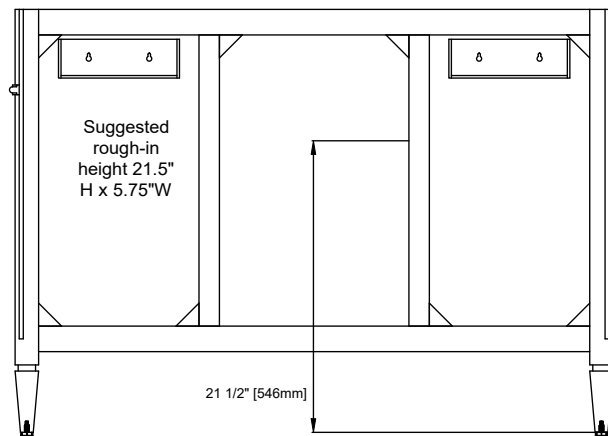

48" VANITY

Bright White

Features and Materials

Solids: Yellow Poplar
Panels: Plywood
Installation Type: Floor Standing
Number of Doors: One
Number of Drawers: Six
Number of Tip Outs: One
Wooden Backsplash
Drawer Box Material and Construction: 12mm Plywood/English Dovetail Joinery
Full Extension, Soft Close Glides
European Soft Close Hinges
Aluminum Laminate Drawer Liners
Number of Basins: One
Vanity Top Included: NO, Optional 3cm Tops Available with Sinks
Fits Drain Hole Size: 1-3/4"
Overflow: Front facing
Assembly Required: Installation of optional 3cm top and sink
Hardware Material and Finish: Zinc Alloy in Satin Nickel Finish
Adjustable levelers

Dimension

Width: 46-3/8"
Depth: 22-7/8"
Height: 32-5/8"
Rough-In Height: 21-1/2"

48" VANITY

46-3/8"

Top View

Knob

Front View

All dimensions are nominal
 Diagrams are of cabinet only—Optional Countertops and sinks are not shown

48" VANITY

Side View

Back View

All dimensions are nominal
 Diagrams are of cabinet only—Optional Countertops and sinks are not shown