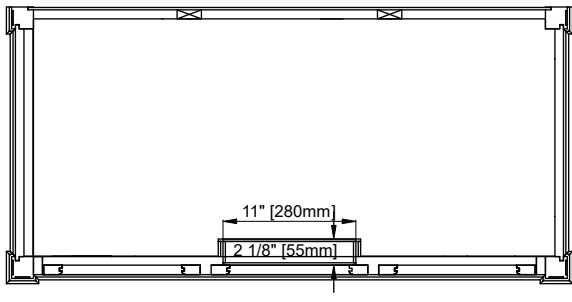

48" VANITY

Bright White

Features and Materials

Solids: Yellow Poplar
Panels: Plywood
Installation Type: Floor Standing
Number of Doors: One
Number of Drawers: Six
Number of Tip Outs: One
Wooden Backsplash
Drawer Box Material and Construction: 12mm Plywood/English Dovetail Joinery
Full Extension, Soft Close Glides
European Soft Close Hinges
Aluminum Laminate Drawer Liners
Number of Basins: One
Vanity Top Included: NO, Optional 3cm Tops Available with Sinks
Fits Drain Hole Size: 1-3/4"
Overflow: Front facing
Assembly Required: Installation of optional 3cm top and sink
Hardware Material and Finish: Zinc Alloy in Satin Nickel Finish
Adjustable levelers

Dimension

Width: 46-3/8"
Depth: 22-7/8"
Height: 32-5/8"
Rough-In Height: 21-1/2"

48" VANITY

46-3/8"

Top View

Knob

Front View

All dimensions are nominal
 Diagrams are of cabinet only—Optional Countertops and sinks are not shown

48" VANITY

Side View

Back View

All dimensions are nominal
 Diagrams are of cabinet only—Optional Countertops and sinks are not shown