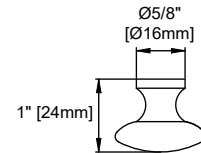

48" VANITY

Bright White

Features and Materials

Solids: Yellow Poplar
Panels: Plywood
Installation Type: Floor Standing
Number of Doors: One
Number of Drawers: Six
Number of Tip Outs: One
Wooden Backsplash
Drawer Box Material and Construction: 12mm Plywood/English Dovetail Joinery
Full Extension, Soft Close Glides
European Soft Close Hinges
Aluminum Laminate Drawer Liners
Number of Basins: One
Vanity Top Included: NO, Optional 3cm Tops Available with Sinks
Fits Drain Hole Size: 1-3/4"
Overflow: Front facing
Assembly Required: Installation of optional 3cm top and sink
Hardware Material and Finish: Zinc Alloy in Satin Nickel Finish
Adjustable levelers

Dimension

Width: 46-3/8"
Depth: 22-7/8"
Height: 32-5/8"
Rough-In Height: 21-1/2"

48" VANITY

46-3/8"

Top View

Knob

Front View

All dimensions are nominal
 Diagrams are of cabinet only—Optional Countertops and sinks are not shown

48" VANITY

Side View

Back View

All dimensions are nominal
 Diagrams are of cabinet only—Optional Countertops and sinks are not shown