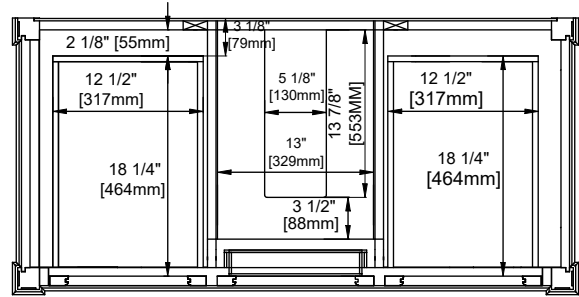

48" VANITY

Bright White

Features and Materials

Solids: Yellow Poplar
Panels: Plywood
Installation Type: Floor Standing
Number of Doors: One
Number of Drawers: Six
Number of Tip Outs: One
Wooden Backsplash
Drawer Box Material and Construction: 12mm Plywood/English Dovetail Joinery
Full Extension, Soft Close Glides
European Soft Close Hinges
Aluminum Laminate Drawer Liners
Number of Basins: One
Vanity Top Included: NO, Optional 3cm Tops Available with Sinks
Fits Drain Hole Size: 1-3/4"
Overflow: Front facing
Assembly Required: Installation of optional 3cm top and sink
Hardware Material and Finish: Zinc Alloy in Satin Nickel Finish
Adjustable levelers

Dimension

Width: 46-3/8"
Depth: 22-7/8"
Height: 32-5/8"
Rough-In Height: 21-1/2"

48" VANITY

46-3/8"

Top View

Knob

Front View

All dimensions are nominal
 Diagrams are of cabinet only—Optional Countertops and sinks are not shown

48" VANITY

Side View

Back View

All dimensions are nominal
 Diagrams are of cabinet only—Optional Countertops and sinks are not shown