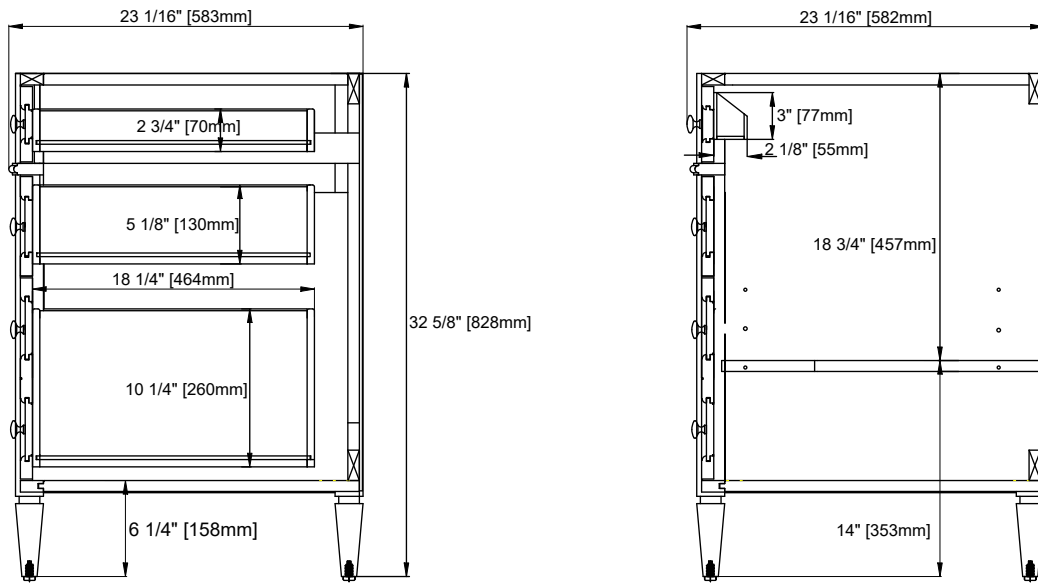

48" VANITY

Bright White

Features and Materials

Solids: Yellow Poplar
Panels: Plywood
Installation Type: Floor Standing
Number of Doors: One
Number of Drawers: Six
Number of Tip Outs: One
Wooden Backsplash
Drawer Box Material and Construction: 12mm Plywood/English Dovetail Joinery
Full Extension, Soft Close Glides
European Soft Close Hinges
Aluminum Laminate Drawer Liners
Number of Basins: One
Vanity Top Included: NO, Optional 3cm Tops Available with Sinks
Fits Drain Hole Size: 1-3/4"
Overflow: Front facing
Assembly Required: Installation of optional 3cm top and sink
Hardware Material and Finish: Zinc Alloy in Satin Nickel Finish
Adjustable levelers

Dimension

Width: 46-3/8"
Depth: 22-7/8"
Height: 32-5/8"
Rough-In Height: 21-1/2"

48" VANITY

46-3/8"

Top View

Knob

Front View

All dimensions are nominal
 Diagrams are of cabinet only—Optional Countertops and sinks are not shown

48" VANITY

Side View

Back View

All dimensions are nominal
 Diagrams are of cabinet only—Optional Countertops and sinks are not shown