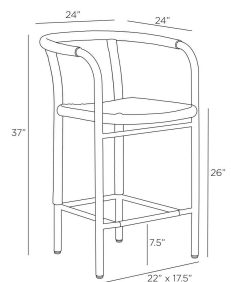

FELLER OUTDOOR COUNTER STOOL

FSS07
 Fossil Synthetic Rope
 H: 37 IN
 W: 24 IN
 D: 24 IN

Wrapped woven details elevate the simple, bistro-style body of the Feller. The graphic nature of its aluminum form is highlighted with a tone-on-tone gray powder coat. Finished with a sturdy fossil synthetic rope seat, this contemporary counter stool makes a stylish addition to any outdoor setting.

CONTRACT: Suitable As Is

ALTERNATE SIZES: FRS20,FSS08