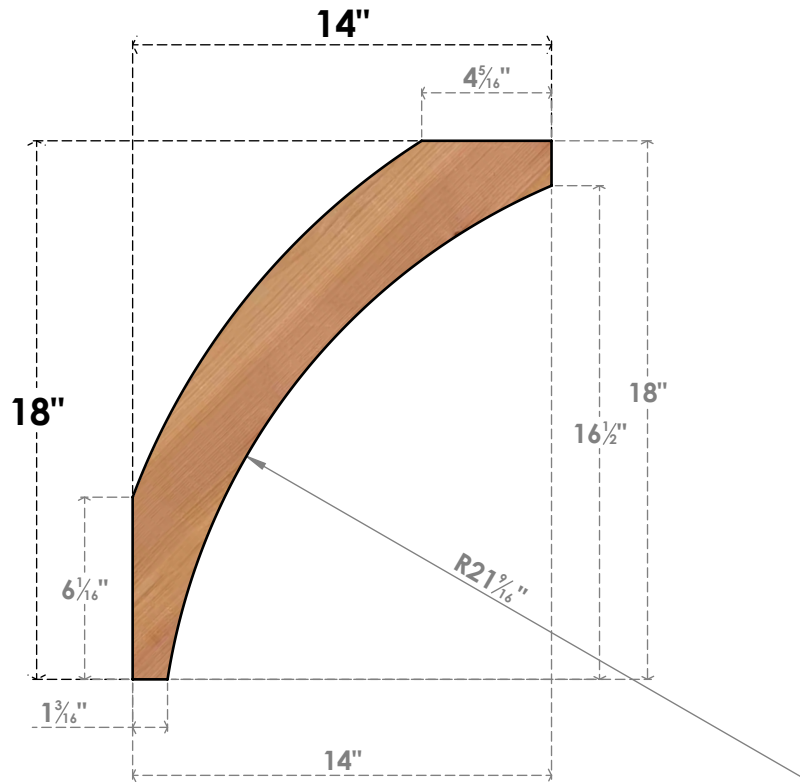

BRC04X14X18THR00SWR

3 1/2"W X 14"D X 18"H THORTON SMOOTH BRACE, WESTERN RED CEDAR

SIDE

FRONT

EKENA MILLWORK
 2300 WEST MAIN ST.
 CLARKSVILLE, TX 75426
 TOLL FREE: 866-607-0453
 WWW.EKENAMILLWORK.COM

NOTES

1. INSTALLATION TO BE COMPLETED IN ACCORDANCE WITH MANUFACTURER'S SPECIFICATIONS.
2. DRAWING MAY NOT BE TO SCALE
3. THIS DRAWING IS INTENDED FOR DESIGN AND PLANNING PURPOSES ONLY.
4. ALL INFORMATION CONTAINED HEREIN WAS CURRENT AT THE TIME OF DEVELOPMENT BUT MUST BE REVIEWED AND APPROVED BY THE PRODUCT MANUFACTURER TO BE CONSIDERED ACCURATE.
5. PRODUCTS ARE NOT KILN DRIED. THIS ITEM IS UNIQUE AND WILL CONTAIN THE NATURAL VARIATIONS THAT THE WOOD SPECIES OFFERS. THIS MAY RESULT IN VARIATIONS UP TO 1/4"