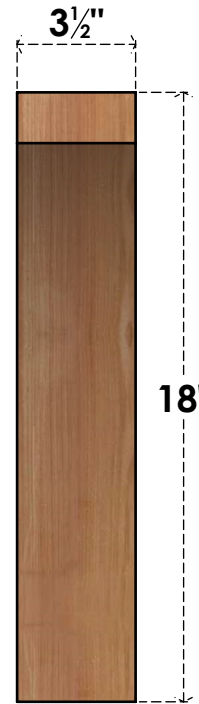

BRC04X14X18THR00SWR

3 1/2"W X 14"D X 18"H THORTON SMOOTH BRACE, WESTERN RED CEDAR

SIDE

FRONT

EKENA MILLWORK
 2300 WEST MAIN ST.
 CLARKSVILLE, TX 75426
 TOLL FREE: 866-607-0453
 WWW.EKENAMILLWORK.COM

NOTES

1. INSTALLATION TO BE COMPLETED IN ACCORDANCE WITH MANUFACTURER'S SPECIFICATIONS.
2. DRAWING MAY NOT BE TO SCALE
3. THIS DRAWING IS INTENDED FOR DESIGN AND PLANNING PURPOSES ONLY.
4. ALL INFORMATION CONTAINED HEREIN WAS CURRENT AT THE TIME OF DEVELOPMENT BUT MUST BE REVIEWED AND APPROVED BY THE PRODUCT MANUFACTURER TO BE CONSIDERED ACCURATE.
5. PRODUCTS ARE NOT KILN DRIED. THIS ITEM IS UNIQUE AND WILL CONTAIN THE NATURAL VARIATIONS THAT THE WOOD SPECIES OFFERS. THIS MAY RESULT IN VARIATIONS UP TO 1/4"