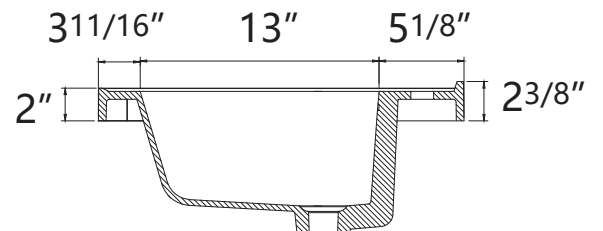

ZEAFIVE[®]

DIMENSION DETAILS BATHROOM VANITY

✉ Email: service@bestgosupplychaininc.com

MODEL.
T-36W

PRODUCT
INSTRUCTION
VIDEO

COUNTERTOP SIZE

Top View

Front View

Side View