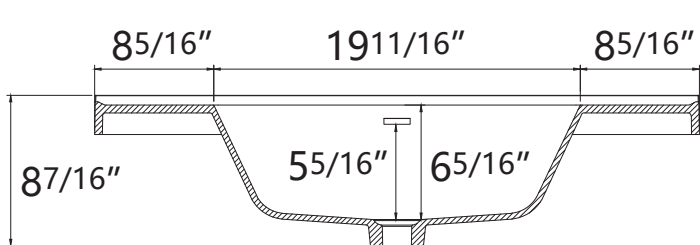

ZEAFIVE[®]

DIMENSION DETAILS BATHROOM VANITY

✉ Email: service@bestgosupplychaininc.com

MODEL.
T-36W

PRODUCT
INSTRUCTION
VIDEO

COUNTERTOP SIZE

Top View

Front View

Side View