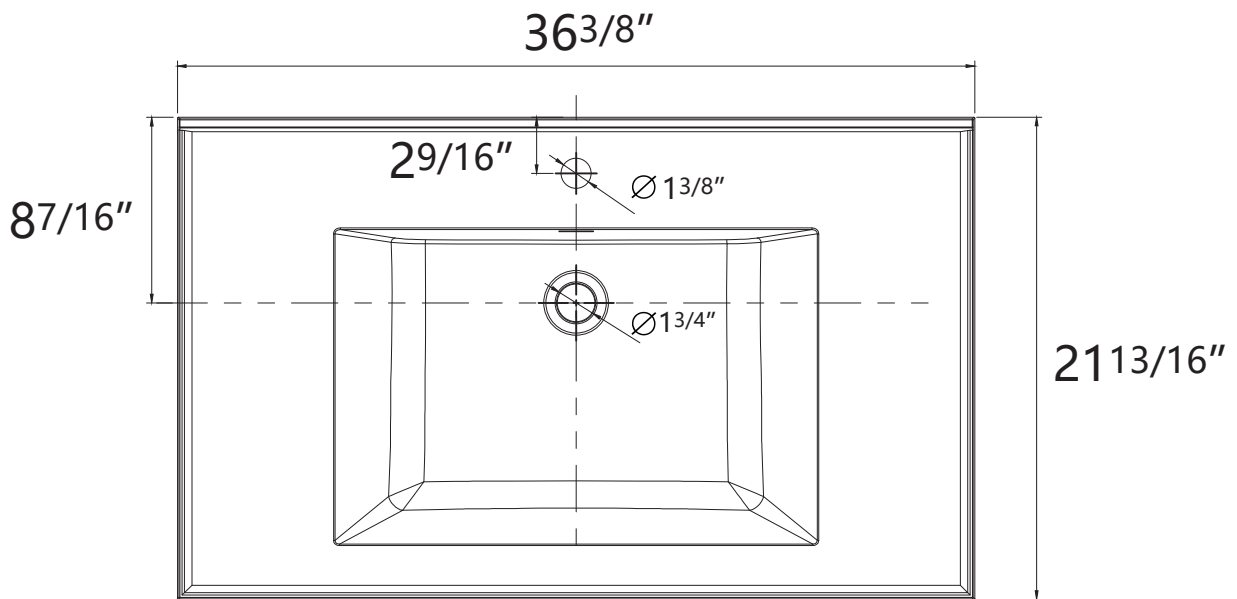

ZEAFIVE[®]

DIMENSION DETAILS BATHROOM VANITY

✉ Email: service@bestgosupplychaininc.com

MODEL.
T-36W

PRODUCT
INSTRUCTION
VIDEO

COUNTERTOP SIZE

Top View

Front View

Side View