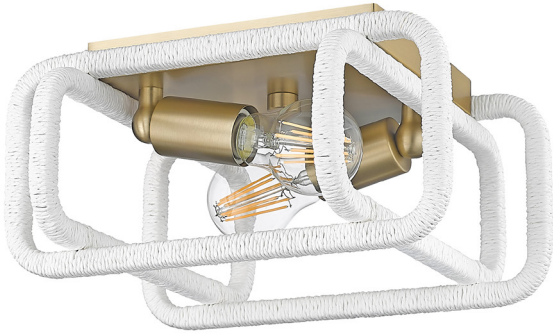

2-Light Flush Mount

The 2-light Flush Mount in Brushed Champagne Brass features coastal elegance with a unique design, perfect for any low ceiling area.

Fixture Finish:	Brushed Champagne Brass	
Glass/Shade Finish:	Bleached White Raphia Rope	
Materials:	Steel	Rope
Fixture Width:	11.5"	29.21cm
Fixture Height:	6"	15.24cm
Fixture Depth:	11.5"	29.21cm
Glass/Shade Diameter:	0"	0cm
Glass/Shade Height:	0"	0cm
Canopy/Backplate:	8"W x 1"H x 6.5"D	20.32cm W x 2.54cm H x 16.51cm D
Chain:	NA	NA
Rod:	NA	NA
Wire:	8"	20.32cm
Bulb Type:	Incandescent, Type A	
Wattage:	2 x 60W(M)	
Voltage:	120	
Install Position:	NA	
Approved Location:	Damp Location	

Sloped Ceiling:	No
ADA:	No
Close-to-ceiling:	Yes
Bulbs Included:	No
Dimmable:	Yes

- An airy, open frame wrapped in natural raphia creates a relaxed, textural, and breezy Coastal feel.
- Ideal for low ceilings in hallways, closets, laundry areas, bathrooms, and more — compact design meets wide illumination.
- Handwoven Raphia Rope: The fixture features elements handwoven from natural Raphia rope, adding an intricate, organic texture that provides warmth and depth.