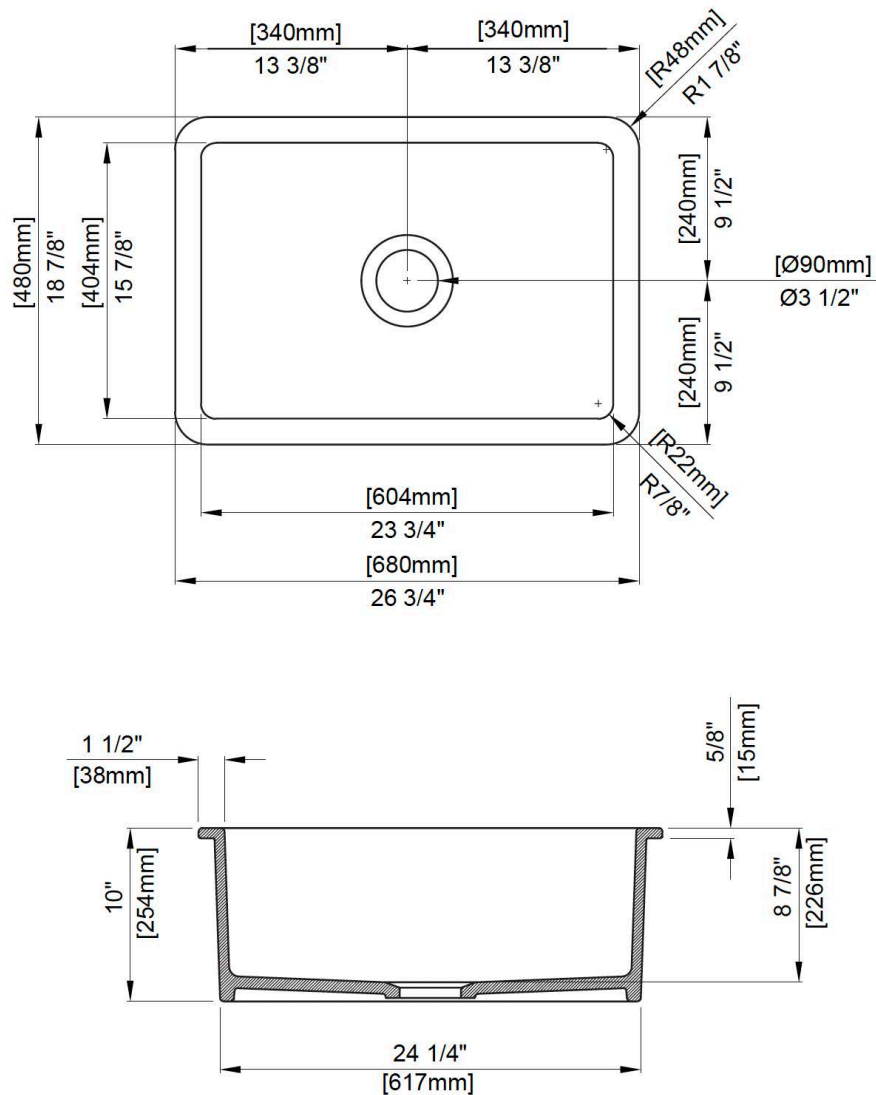

Merion

PRODUCT CODE: TDM 2719 GWS
DUAL MOUNT, SINGLE BOWL
FIRECLAY KITCHEN SINK

STANDARD COLOR:
GLOSSY WHITE

FEATURES

- ❖ Fine fireclay construction (solid wall)
- ❖ Sink has a fully finished/glazed lip for undermount or drop-in installation
- ❖ 3-1/2" center drain
- ❖ Stainless steel bottom sink rack and chrome strainer included
- ❖ Garbage disposal compatible with standard flanges; extenders not required
- ❖ Requires support frame in cabinetry
- ❖ Requires a minimum 30 inch wide base cabinet

DIMENSIONS: NOMINAL DIMENSIONS (OUTSIDE)
27" x 19" x 10"

INSIDE BOWL DIMENSIONS
23.75" wide
15.9" front-to-back
8.67" depth

COMPONENTS INCLUDED THE BOX: Sink, strainer, sink rack.

COMPLIANCE CERTIFICATIONS: Meets or Exceeds ASME A112.19.2 / CSA B45.1

COMPATIBLE ACCESSORIES: Stainless Steel Sink Grid TS2719GSS (included)
Stainless Steel Sink Kitchen Strainer TLST (included)

DIMENSIONS

NOTES:

Refer to installation instructions supplied with kitchen sink for undermount, countertop or above counter custom installations.

IMPORTANT: Dimensions of fixtures are nominal and may vary within the range of tolerance established by ANSI standards. These measurements are subject to change or cancellation. No responsibility is assumed for use of superseded or voided pages.