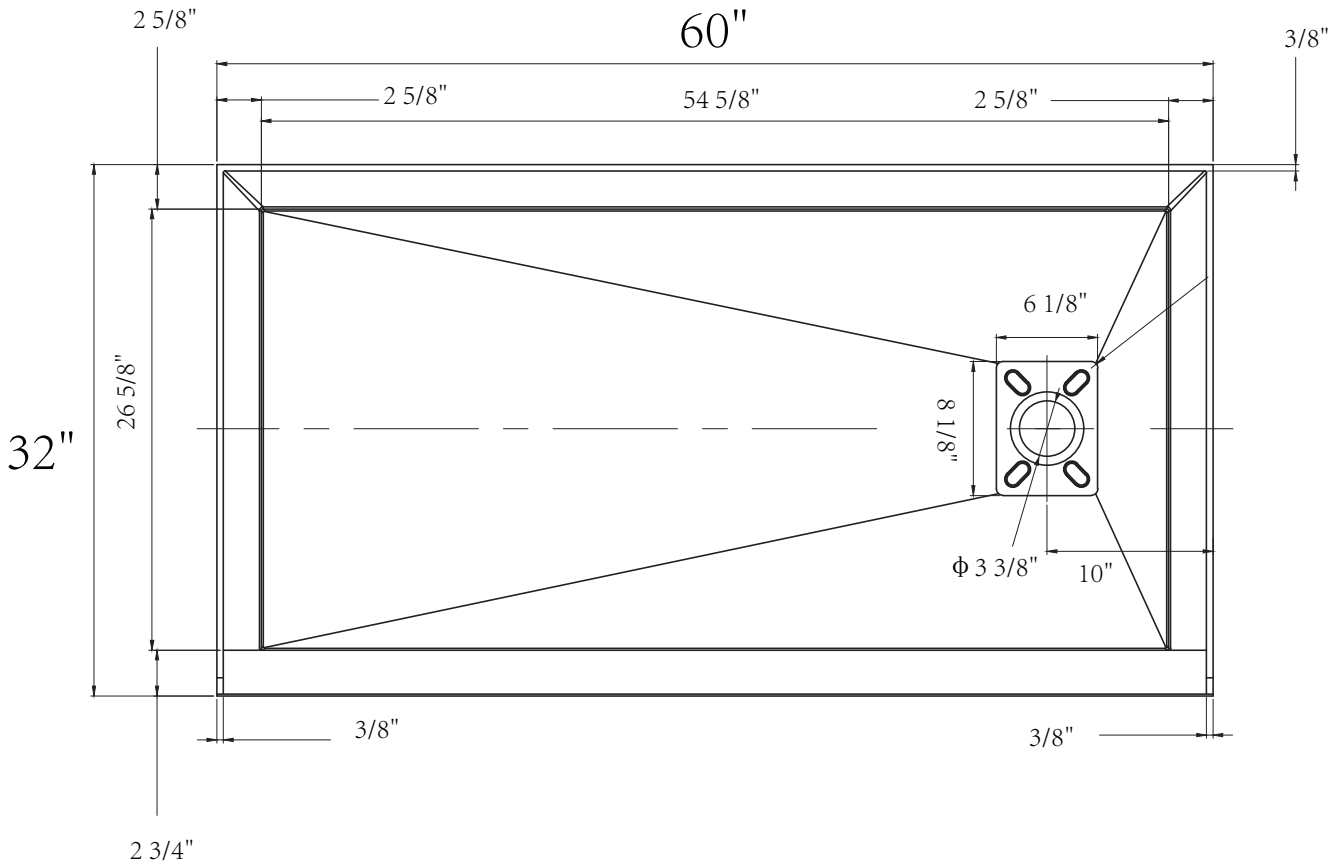

ZEAFIVE[®]

PRODUCT
INSTRUCTION
VIDEO

SIZE DETAILS

ACRYLIC SHOWER BASE

PRODUCT SIZE: 60"

All dimensions are nominal,
minor variations may occur.

Top View

Front View

Cap

Side View