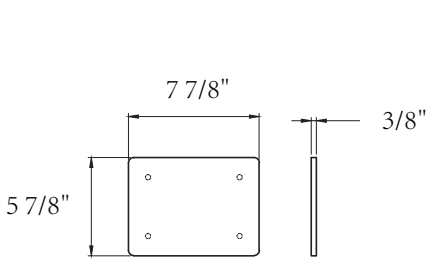

ZEAFIVE[®]

PRODUCT
INSTRUCTION
VIDEO

SIZE DETAILS

ACRYLIC SHOWER BASE

PRODUCT SIZE: 60"

All dimensions are nominal,
minor variations may occur.

Top View

Front View

Cap

Side View