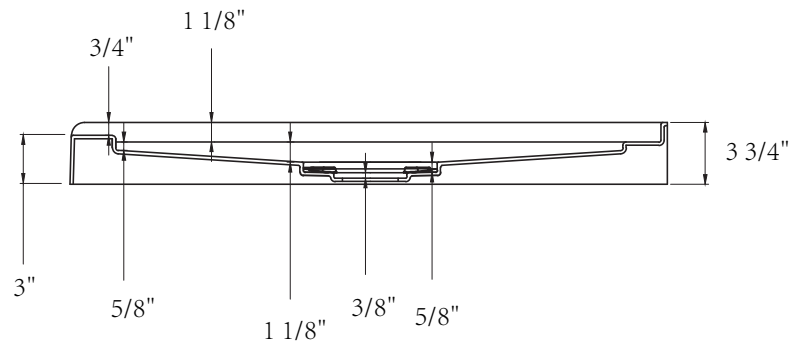

ZEAFIVE[®]

PRODUCT
INSTRUCTION
VIDEO

SIZE DETAILS

ACRYLIC SHOWER BASE

PRODUCT SIZE: 60"

All dimensions are nominal,
minor variations may occur.

Top View

Front View

Cap

Side View