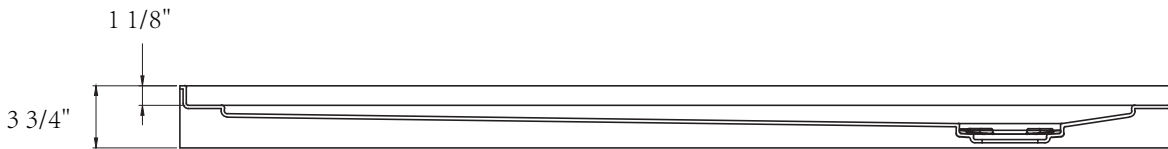

ZEAFIVE[®]

PRODUCT
INSTRUCTION
VIDEO

SIZE DETAILS

ACRYLIC SHOWER BASE

PRODUCT SIZE: 60"

All dimensions are nominal,
minor variations may occur.

Top View

Front View

Cap

Side View