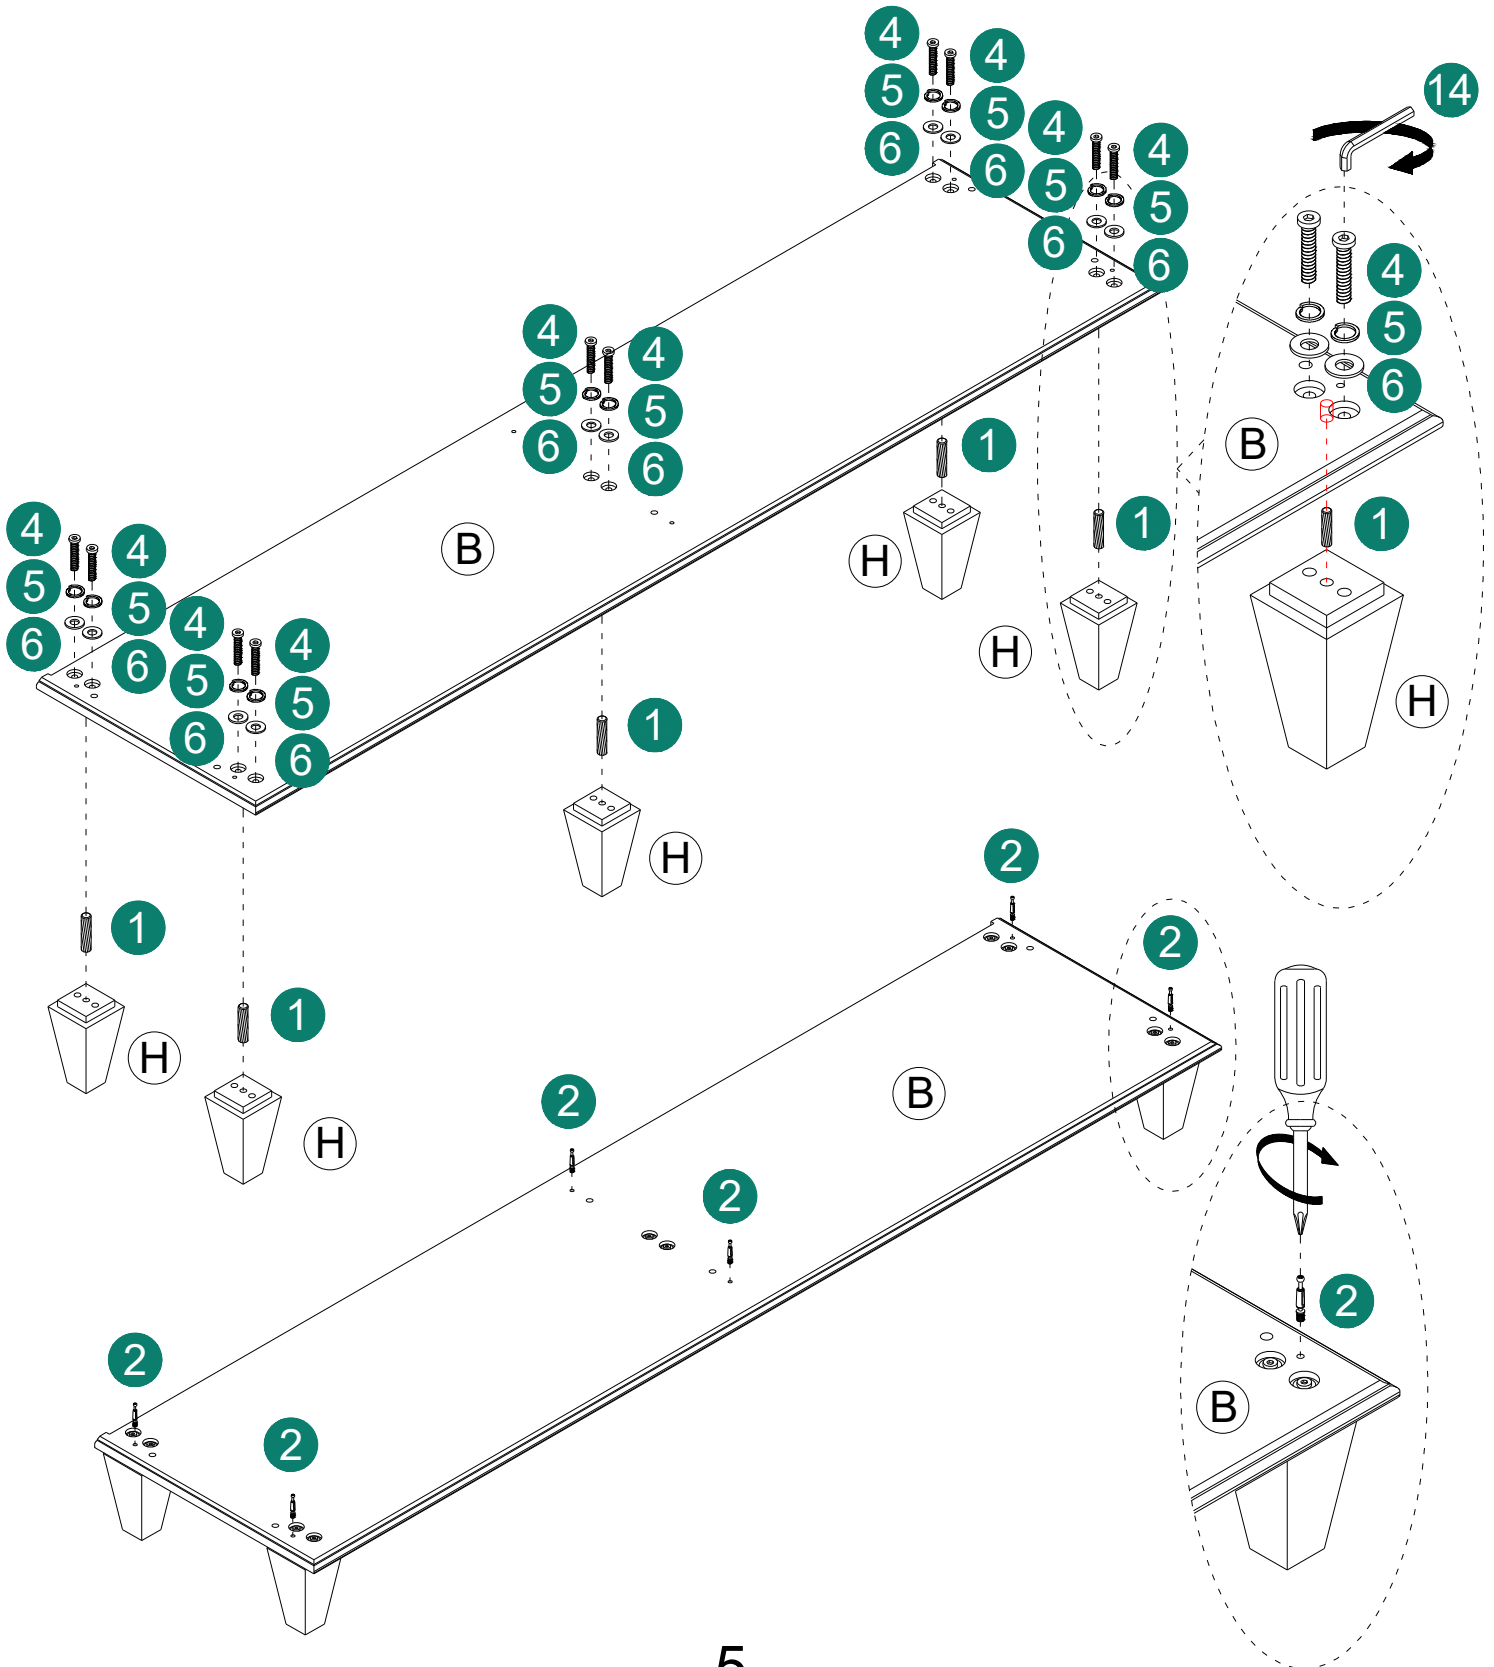

ASSEMBLY INSTRUCTIONS

1