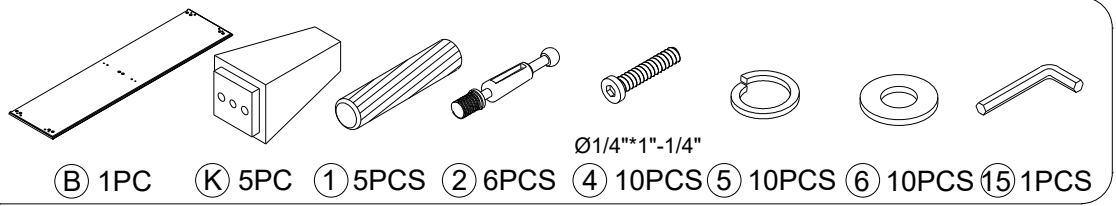

ASSEMBLY INSTRUCTIONS

1