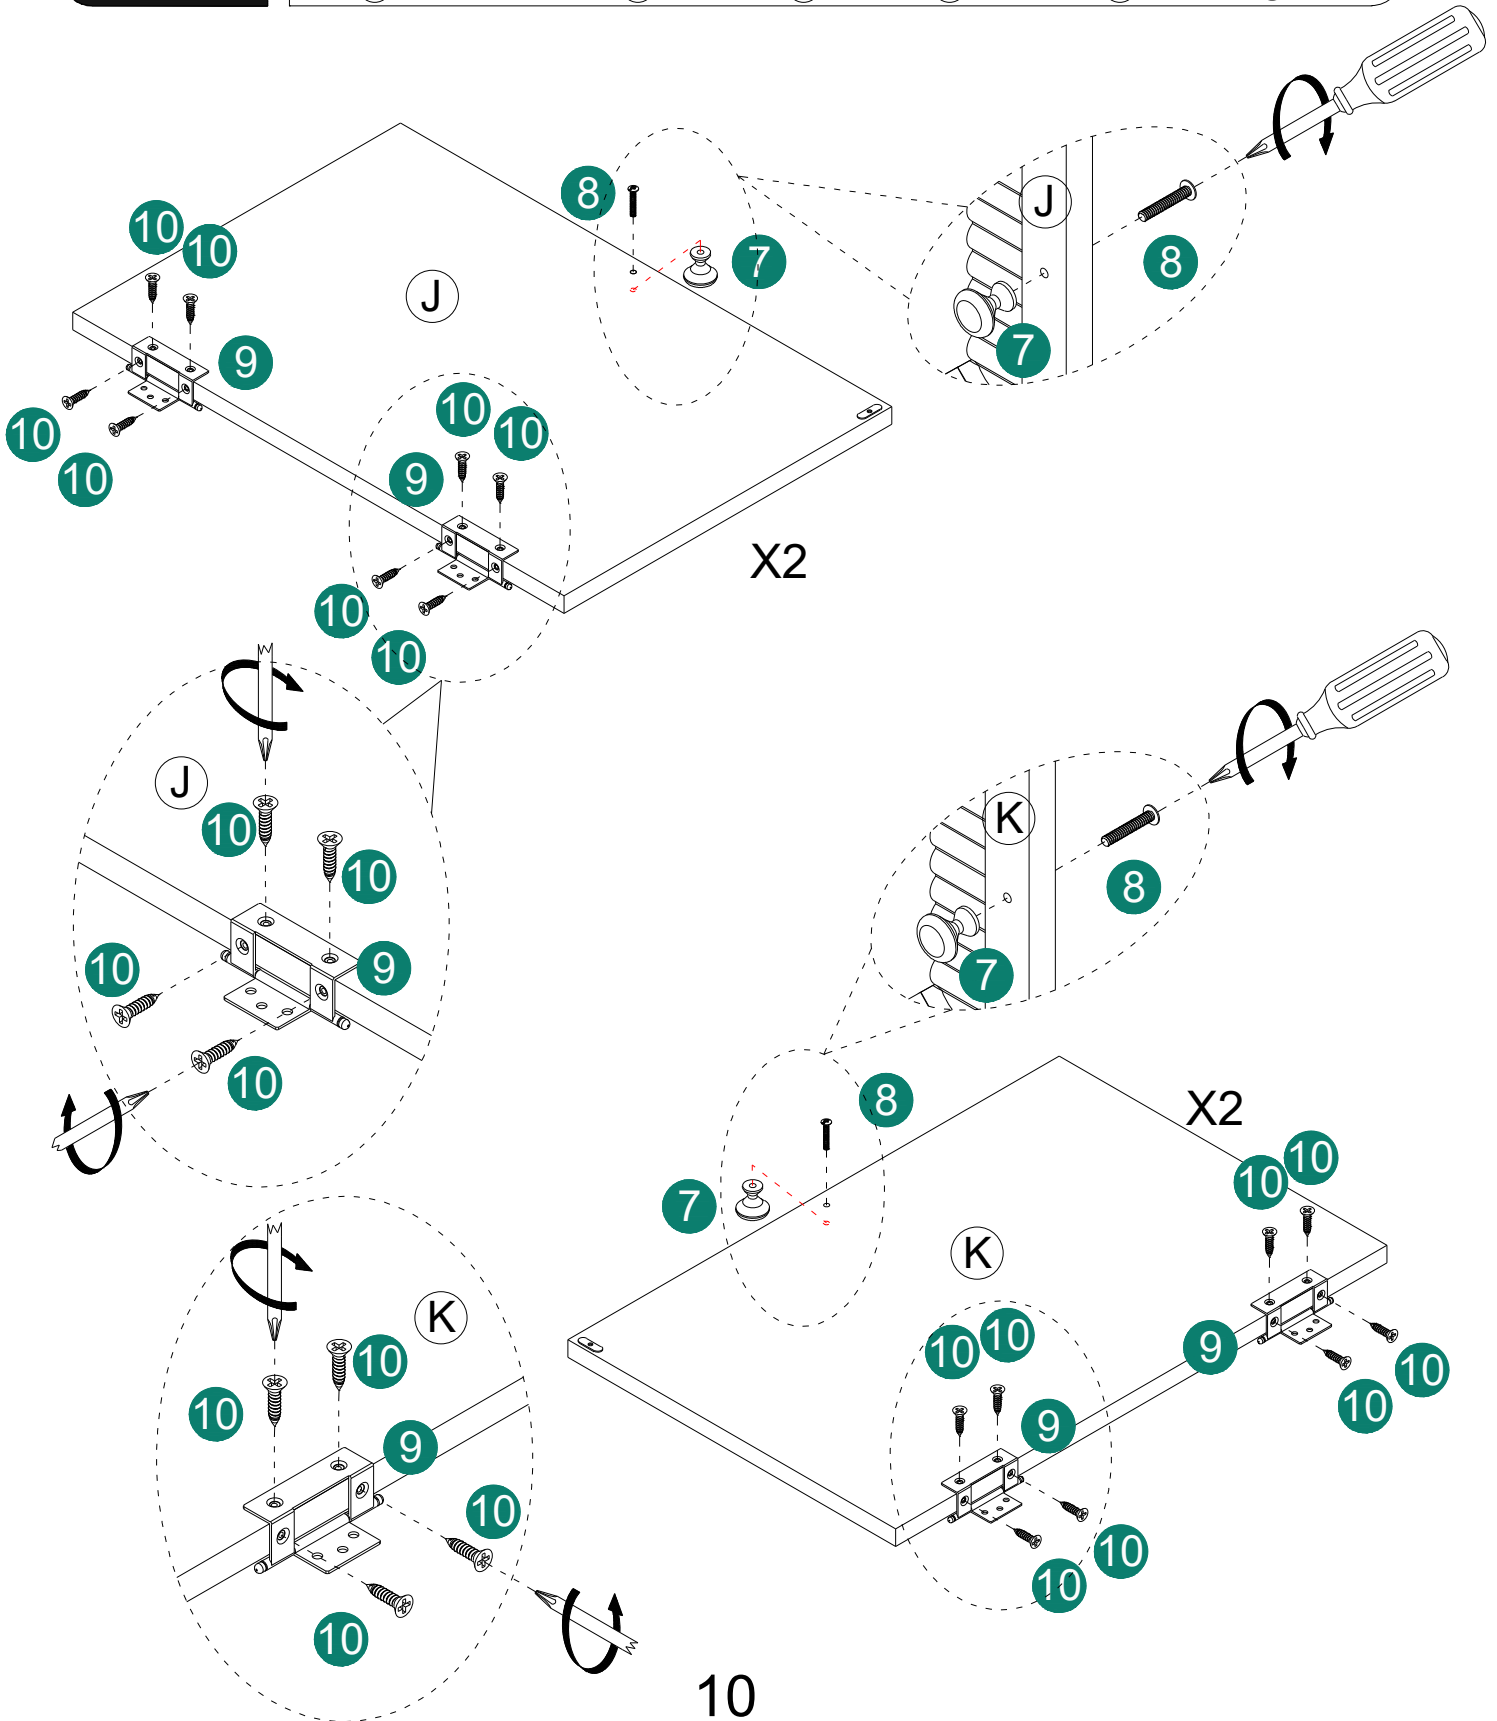

ASSEMBLY INSTRUCTIONS

HARDWARE LIST

Item no.	Reference Image	Qty	Item no.	Reference Image	Qty
1	 Ø8*30mm	X17+1	9		X8
2		X12+1	10	 Ø3*15mm	X56+5
3		X12+1	11		X2
4	 Ø1/4"*1"-1/4"	X10+1	12	 Ø3*15mm	X30+3
5		X10+1	13		X8
6		X10+1	14		X1
7		X4	15		X2
8	 Ø5*32"*1"	X4			

ⓐ 2PC

ⓑ 2PC

Ⓒ 4PC

Ø5*32*1"

Ⓓ 8PC

Ø3*15mm

ⓓ 32PC

ASSEMBLY INSTRUCTIONS

7

J 2PC

K 2PC

Ø3*15mm

10 24PC

ASSEMBLY INSTRUCTIONS

8

E 2PC

C

Ø8*3/4"
2pcs

D

Ø8*1-1/2"
2pcs

E

2pcs

WALL