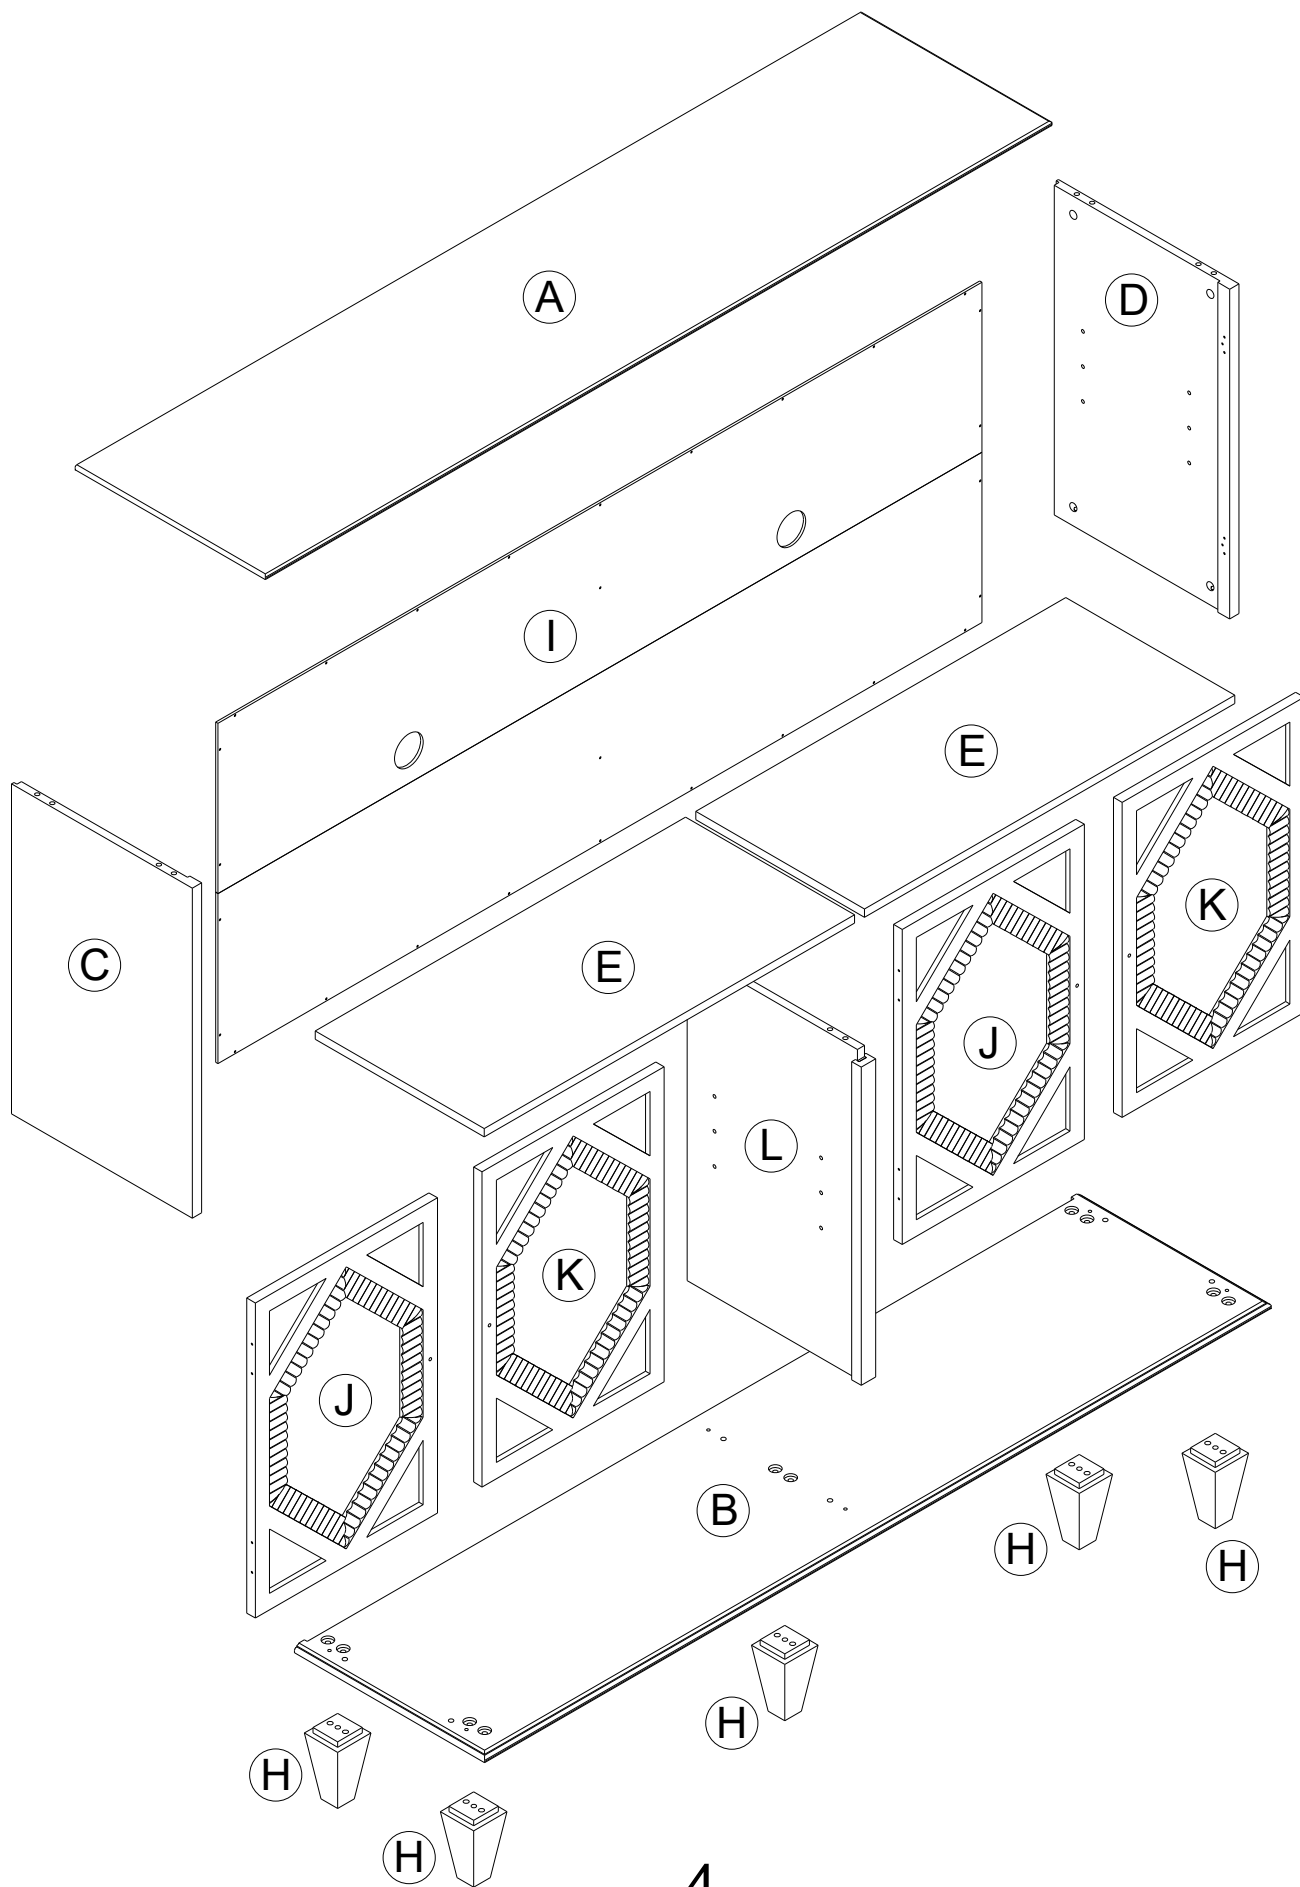

ASSEMBLY INSTRUCTIONS

HARDWARE LIST

Item no.	Reference Image	Qty	Item no.	Reference Image	Qty
1	 Ø8*30mm	X17+1	9		X8
2		X12+1	10	 Ø3*15mm	X56+5
3		X12+1	11		X2
4	 Ø1/4"*1"-1/4"	X10+1	12	 Ø3*15mm	X30+3
5		X10+1	13		X8
6		X10+1	14		X1
7		X4	15		X2
8	 Ø5*32"*1"	X4			

ASSEMBLY INSTRUCTIONS