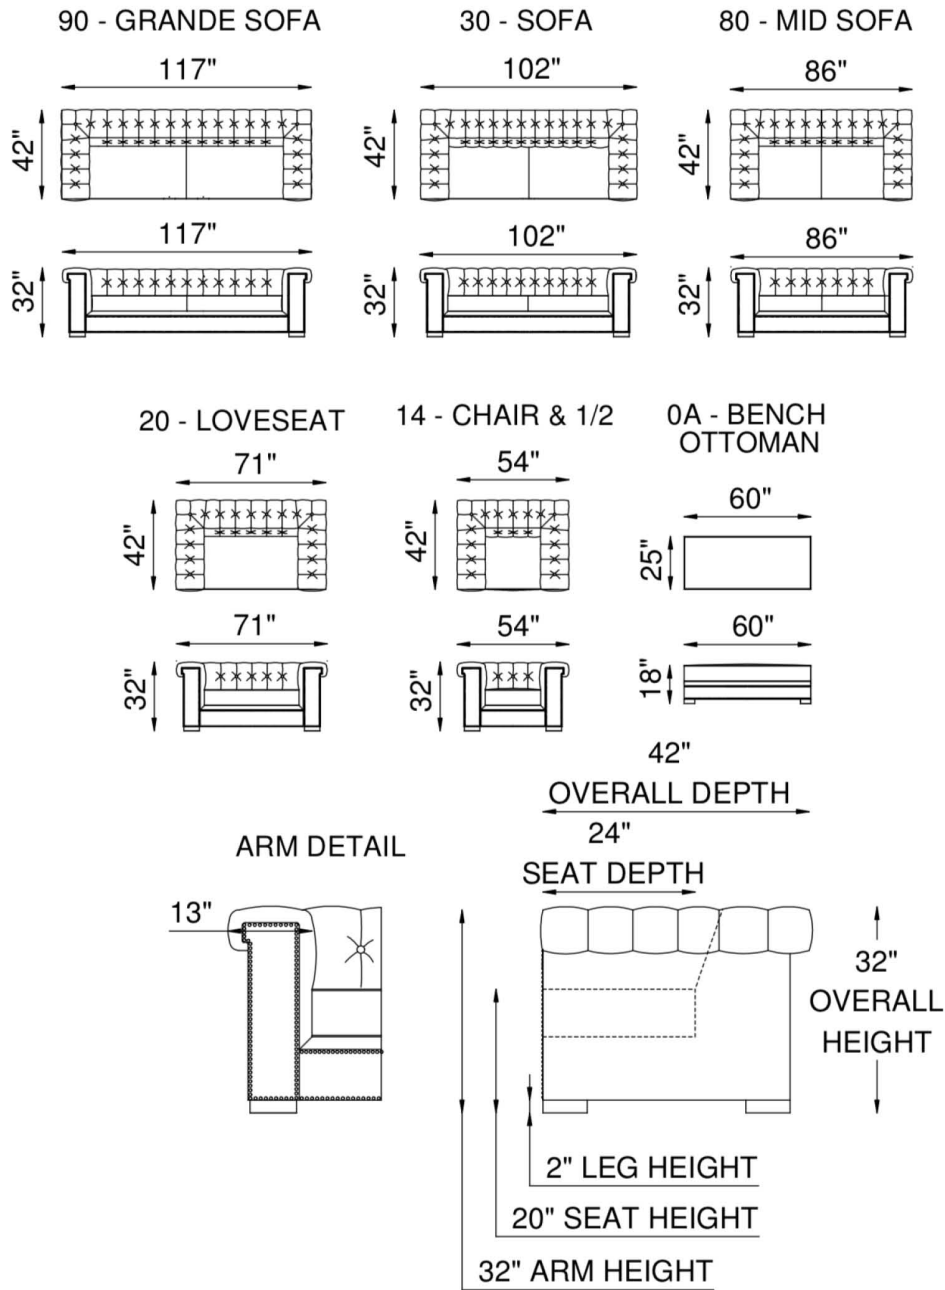

Surrey

At Eleanor Rigby Home you can choose from our curated range of fabrics and leathers or provide your own. We offer a range of customization options, from hand-stitched leather to hand-finished treatments, metal and wood finishes. We welcome client specific designs and offer in-house design support and hands-on oversight throughout every phase of production. Visit Eleanorrigbyhome.com to see all options and to our customer service link for questions.