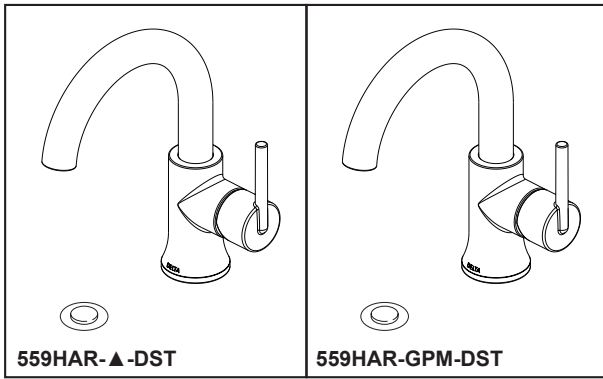

see what Delta can do™

BATHROOM FAUCET

- Trinsic® Bath Collection
- Single Handle Deck Mount

STANDARD SPECIFICATIONS:

- Max. flow rate 1.2 gpm @ 60 psi, 4.5 L/min @ 414 kPa
- Max. flow rate 1.0 gpm @ 60 psi, 3.8 L/min @ 414 kPa (559HAR-GPM-DST only)
- One hole mount
- Diamond coated ceramic cartridge
- 1/4" O.D. straight, staggered PEX supply tubes
- Models have metal drain with pop-up type fitting with plated flange and stopper
- Optional red/blue indicator ring provided with models
- Rigid spout - spout does not swivel
- Optional 6" escutcheon (RP100091) not included

WARRANTY

- Parts and Finish - Lifetime limited warranty; or for commercial purchasers, 10 years for multi-family residential (apartments and condominiums) and 5 years for all other commercial uses, in each case from the date of purchase.
- Electronic Parts and Batteries (if applicable) - 5 years from the date of purchase; or for commercial purchasers, 1 year from the date of purchase. No warranty is provided on batteries.

COMPLIES WITH:

- ASME A112.18.1 / CSA B125.1
- ASME A112.18.2 / CSA B125.2
- Indicates compliance to ICC/ANSI A117.1
- EPA WaterSense®

Submitted Model No.: _____

Specific Features: _____