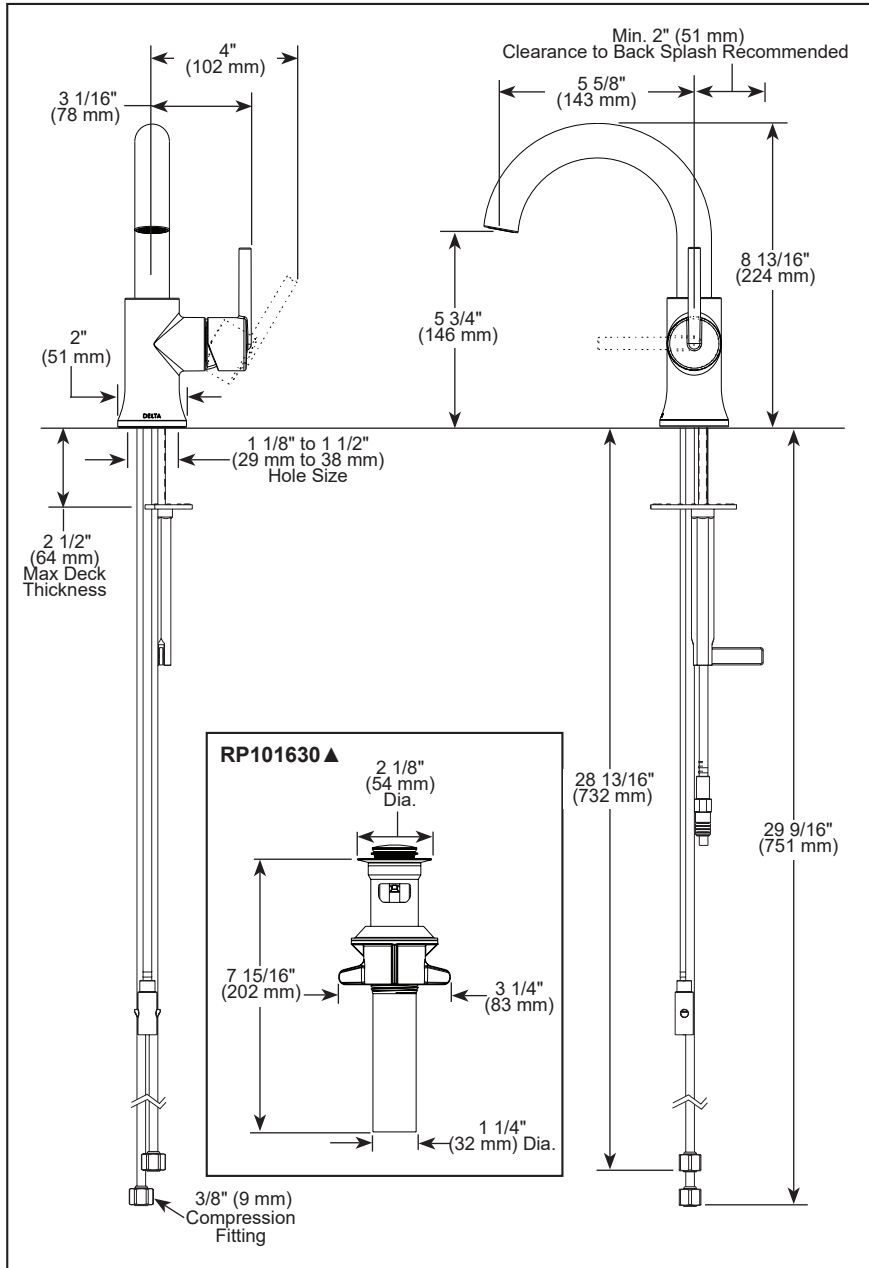

▲ Designate Proper Finish Suffix

Delta reserves the right (1) to make changes in specifications and materials, and (2) to change or discontinue models, both without notice or obligation. Dimensions are for reference only. See current full-line price book or www.deltafaucet.com for finish options and product availability.

DSP-L-559HAR-DST Rev. D

Delta Faucet Company

55 E. 111th Street, Indianapolis, IN 46280
350 South Edgeware Road, St. Thomas, ON N5P 4L1
© 2023 Delta Faucet Company