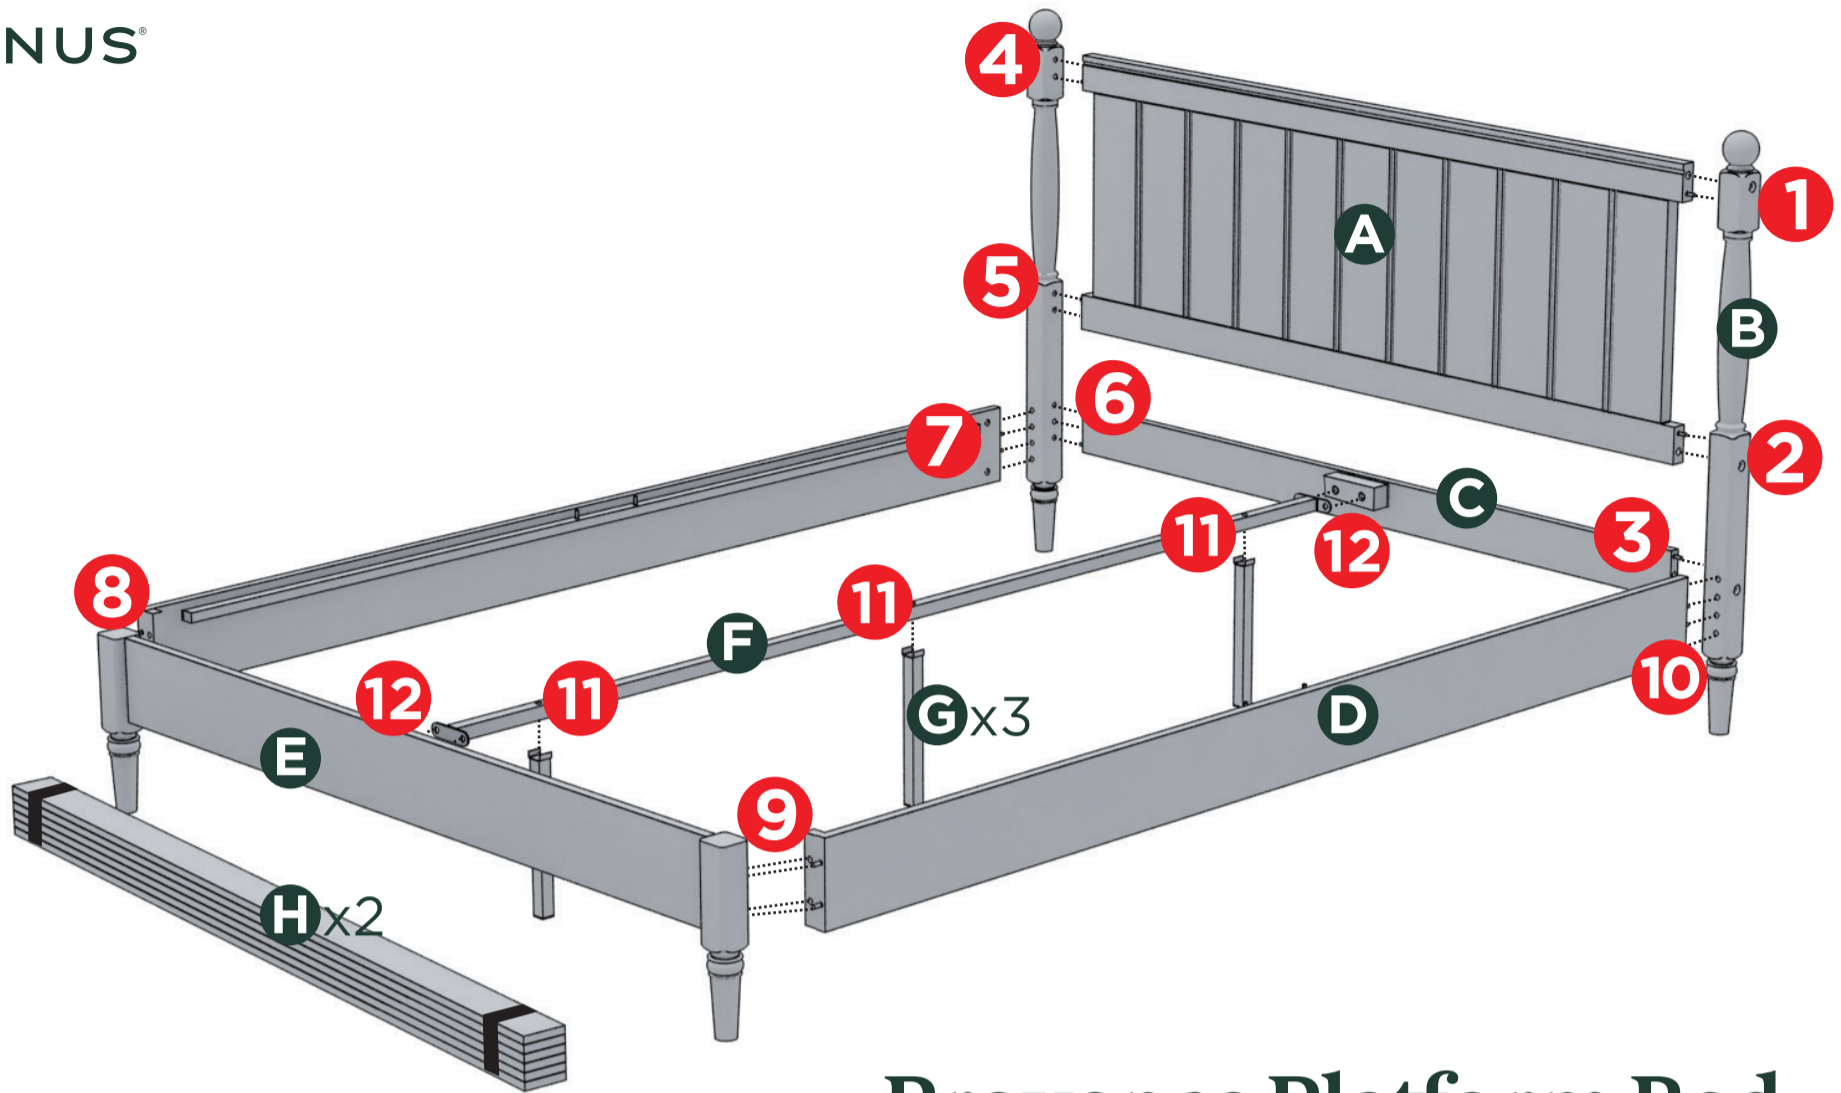

ZINUS®

Numbering System

Easy assembly by following 1,2,3

Provence Platform Bed with Solid Headboard

Components

Return Policy

ZINUS believes you will absolutely love your Provence Platform Bed with Solid Headboard, but if for some reason you want to return the product, please contact us directly before you decide to return your product to the retailer. Our Customer Service organization can answer most concerns and can assist you with any questions you may have about your new product.

1-3

4-6

7-8

9-10

11

12

13

Please peel off the upper strip
Non-Slip tape keeps your
mattress in place