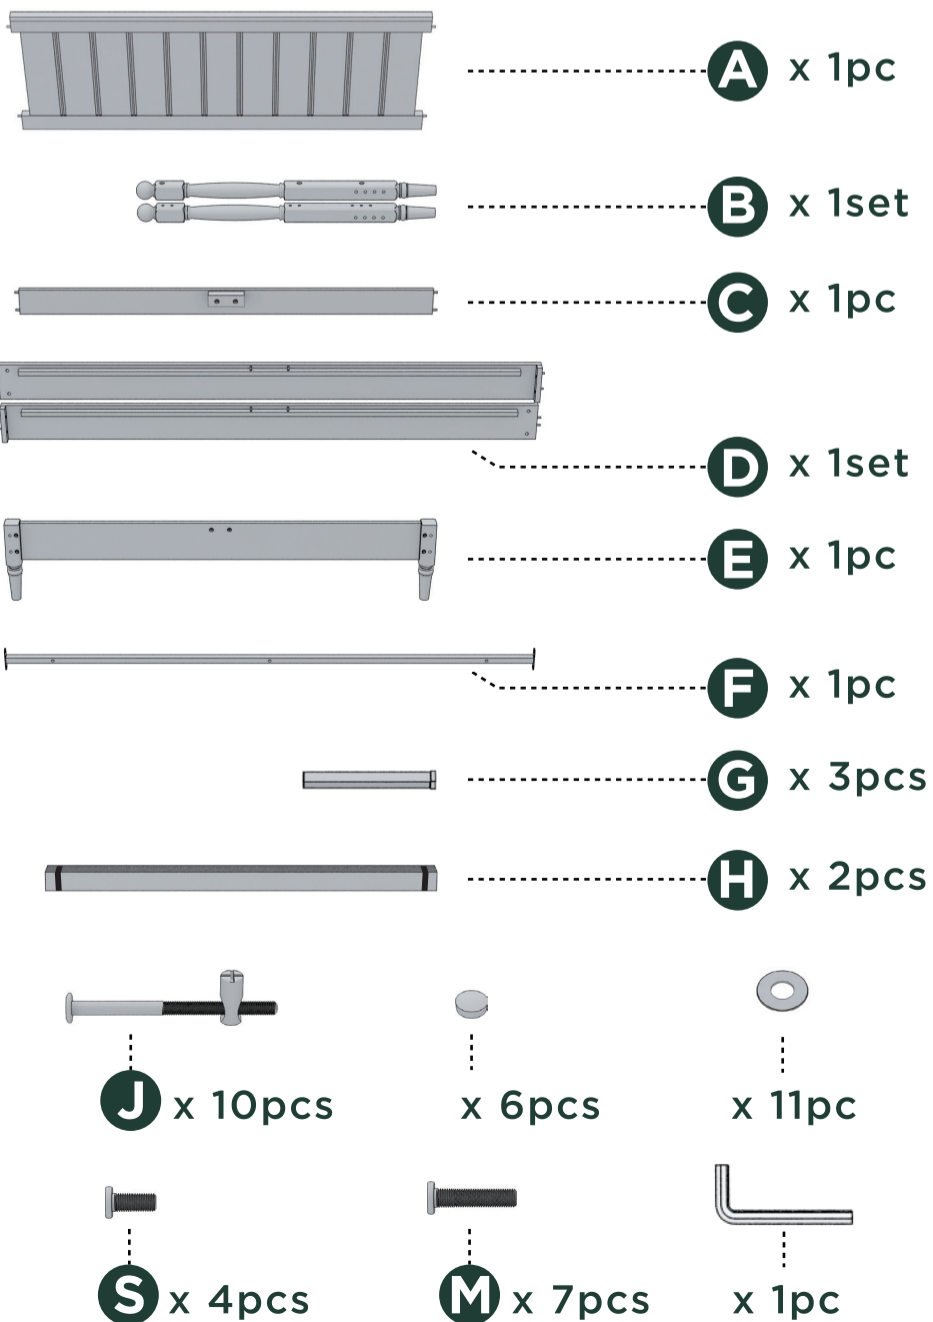

ZINUS®

Numbering System

Easy assembly by following 1,2,3

Provence Platform Bed with Solid Headboard

Components

Return Policy

ZINUS believes you will absolutely love your Provence Platform Bed with Solid Headboard, but if for some reason you want to return the product, please contact us directly before you decide to return your product to the retailer. Our Customer Service organization can answer most concerns and can assist you with any questions you may have about your new product.

Please visit [Zinus.com](https://www.zinus.com) for warranty information on your new product.

Easy as 1 2 3

Assembly Instruction

Numbers must Match for Secure Assembly

1 2 3 ... 12

Provence Platform Bed
with Solid Headboard

1-3

4-6

7-8

9-10

11

12

13

Please peel off the upper strip
Non-Slip tape keeps your
mattress in place