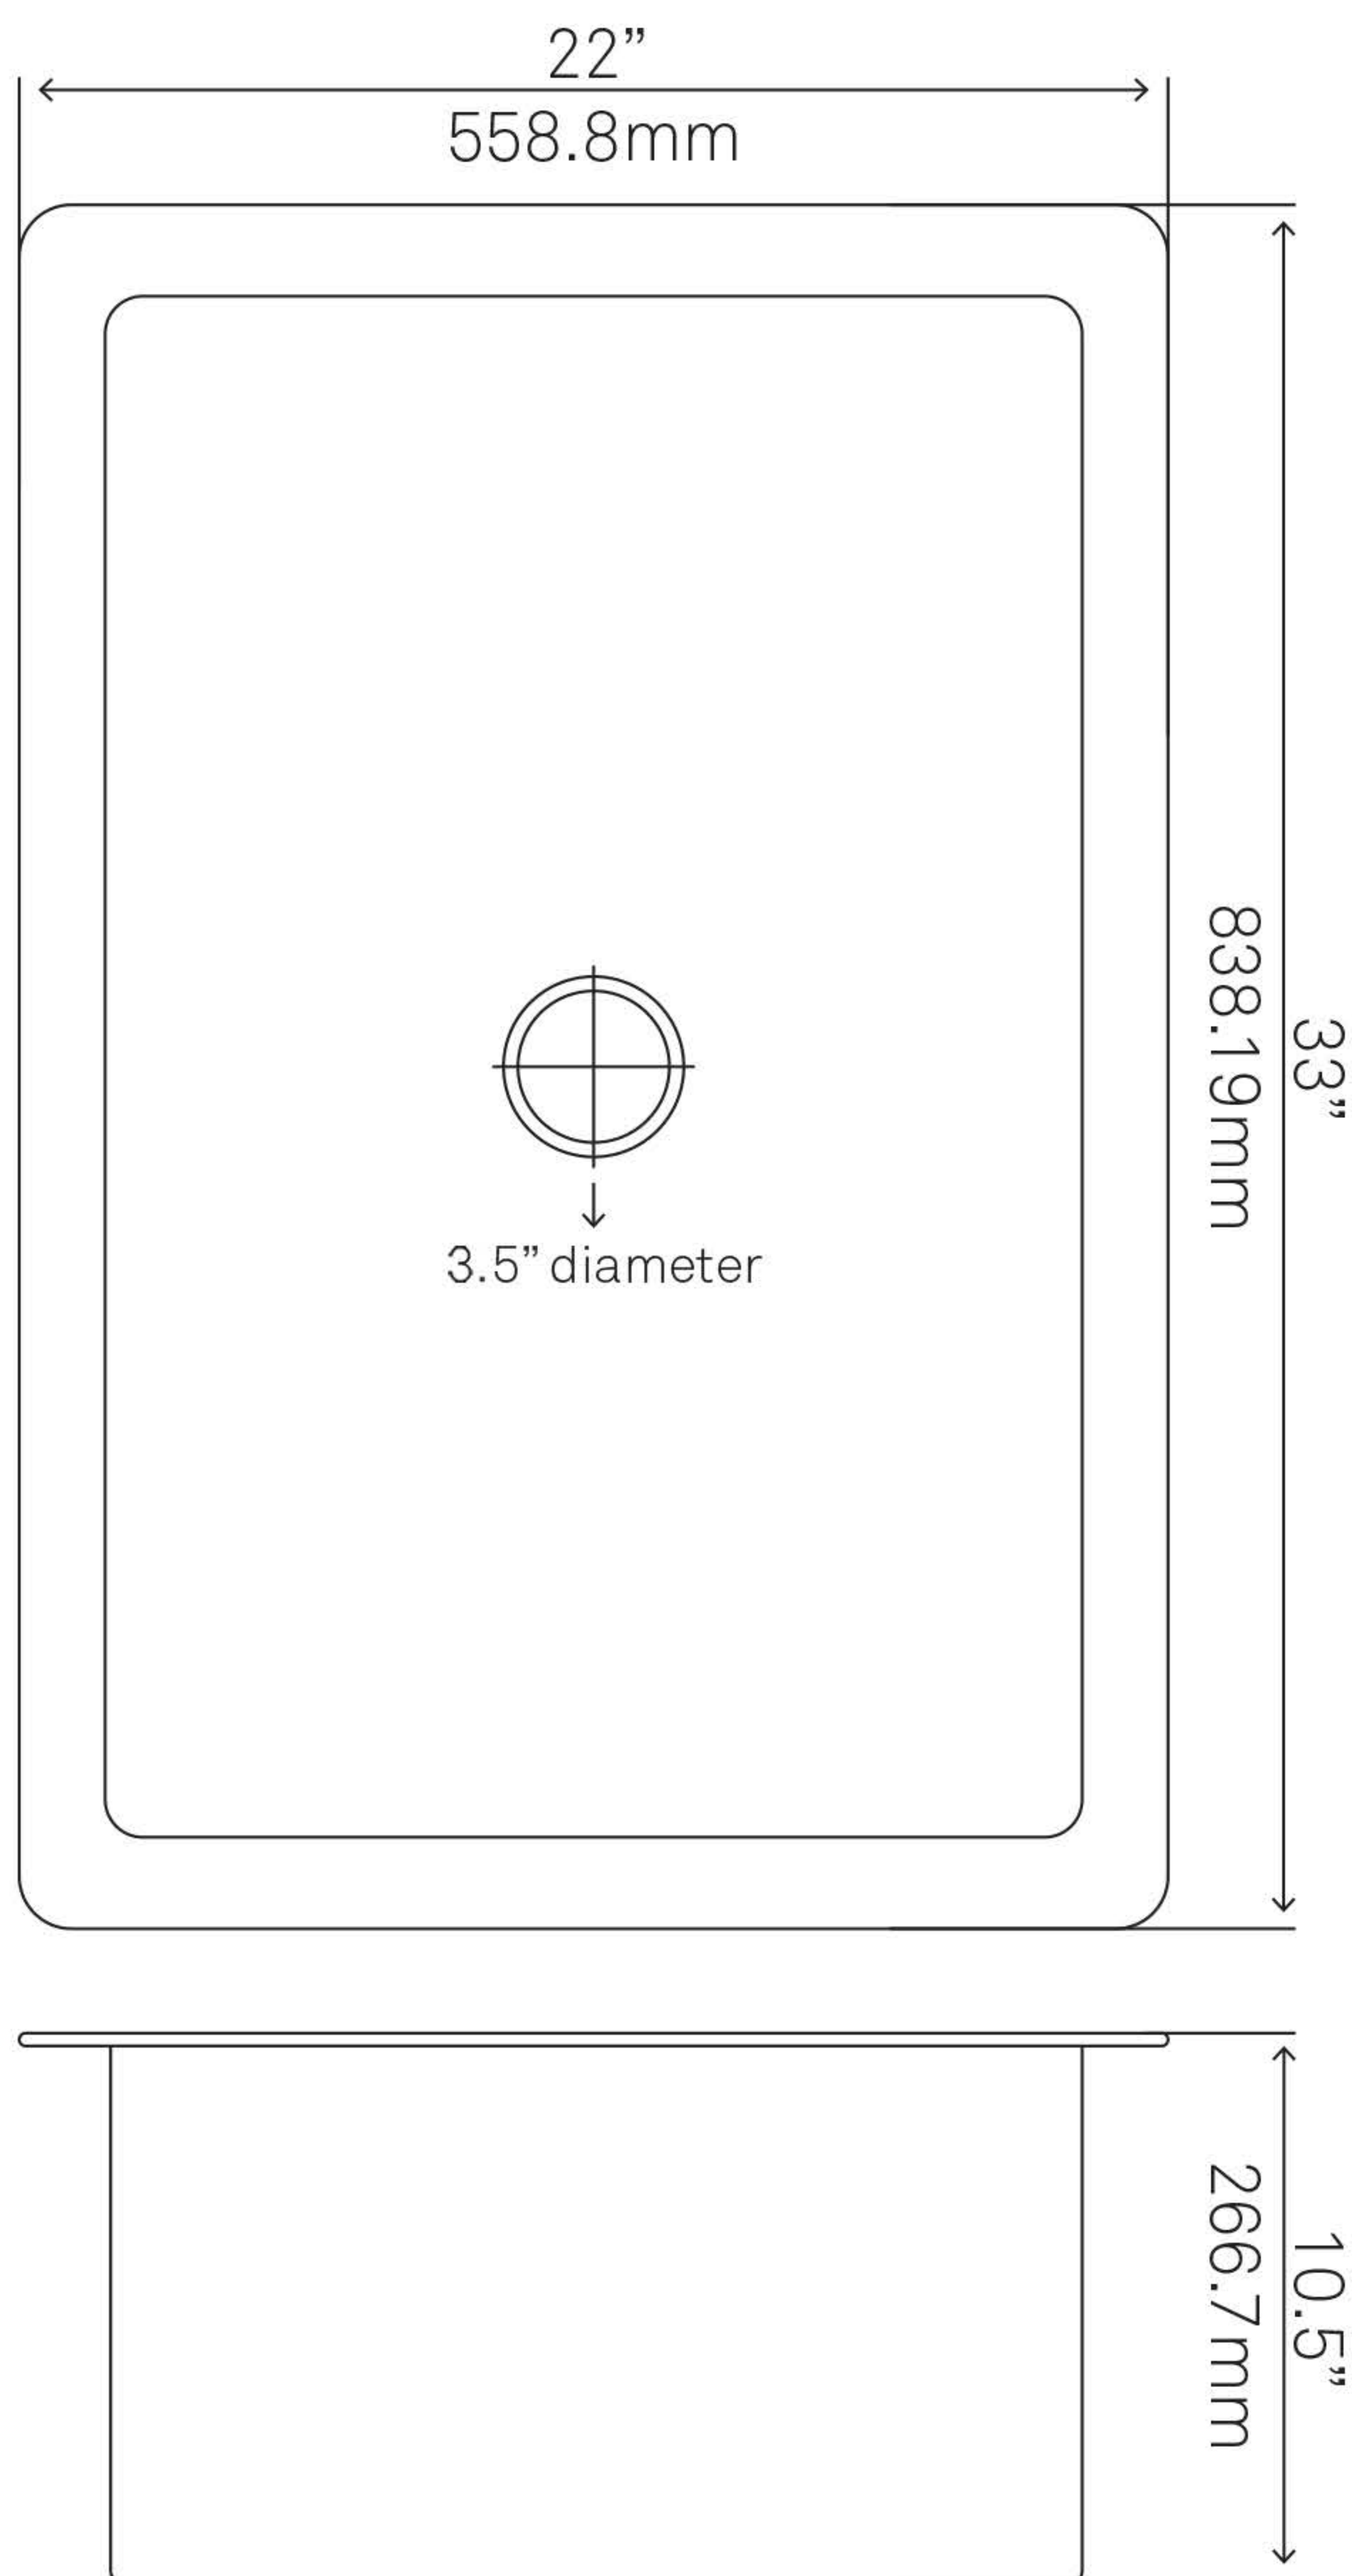

TCK-002AN GUADALAJARA Copper Kitchen Sink, Antique

Requested By:

Specific Features:

STANDARD SPECIFICATIONS:

- Hand-hammered antique finish
- Drop-in or Undermount installation
- Artisan hand crafted
- 16-gauge recycled copper
- Tolerance = +/- 1/2"
- 3.5-inch drain opening
- 2.5" flat rim
- Inside 28 x 17 x 10-inches
- Standard U.S. plumbing connection
- Made in Mexico

WARRANTY:

Limited lifetime warranty

- See www.NovattoInc.com for details

COORDINATING ACCESSORIES:

- NKF-H24ORB Kitchen Faucet

NOTES

Novatto reserves the right (1) to make changes in specifications and materials, and (2) to change or discontinue models, both without notice or obligation. Dimensions are for reference only, see www.NovattoInc.com for finish options and product availability.