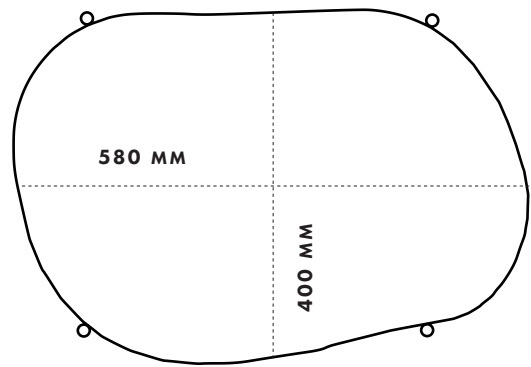

LA TERRA

DIMENSIONS

WOUD

SMALL

450 MM

450 MM

Ø15 MM

20 MM

270 MM

450 MM

310 MM

MEDIUM

LARGE