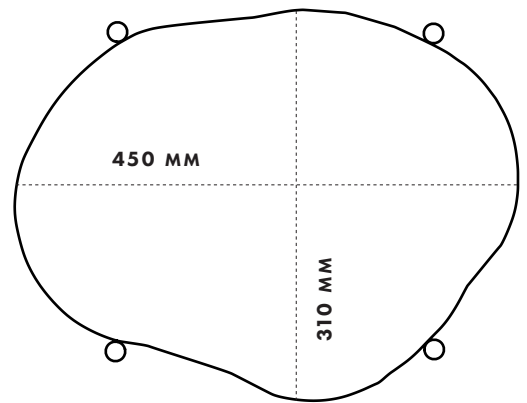

LA TERRA

DIMENSIONS

WOUD

SMALL

450 MM

450 MM

Ø15 MM

20 MM

270 MM

450 MM

310 MM

MEDIUM

LARGE