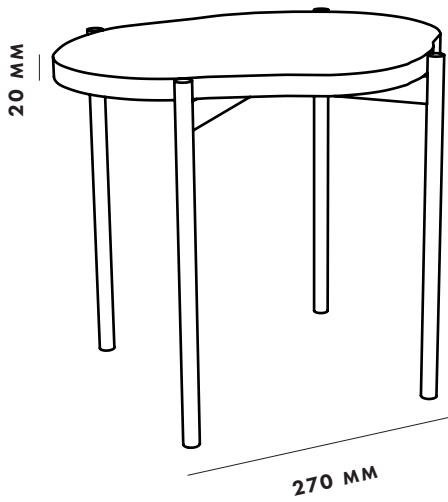

LA TERRA

DIMENSIONS

WOUD

SMALL

450 MM

450 MM

Ø15 MM

20 MM

270 MM

450 MM

310 MM

MEDIUM

LARGE