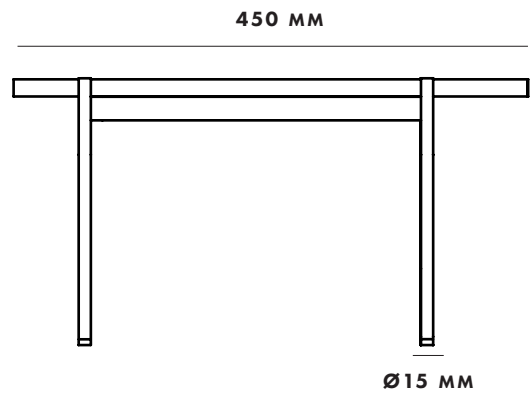

LA TERRA

DIMENSIONS

WOUD

SMALL

450 MM

450 MM

Ø15 MM

20 MM

270 MM

450 MM

310 MM

MEDIUM

LARGE