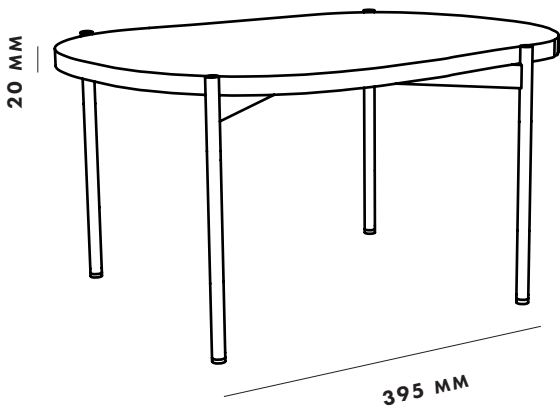

LA TERRA

DIMENSIONS

WOUD

SMALL

450 MM

450 MM

Ø15 MM

20 MM

270 MM

450 MM

310 MM

MEDIUM

LARGE