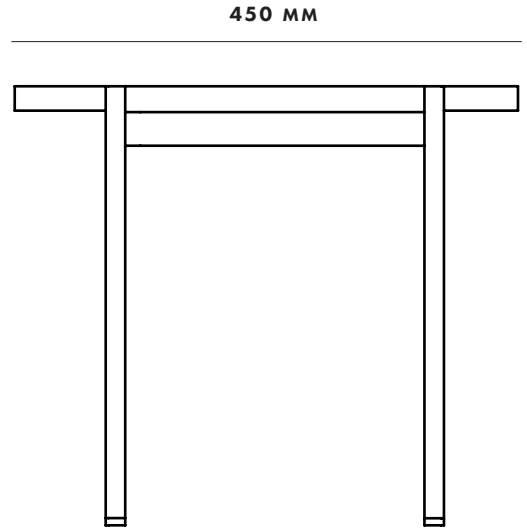

LA TERRA

DIMENSIONS

WOUD

SMALL

450 MM

450 MM

Ø15 MM

20 MM

270 MM

450 MM

310 MM

MEDIUM

LARGE