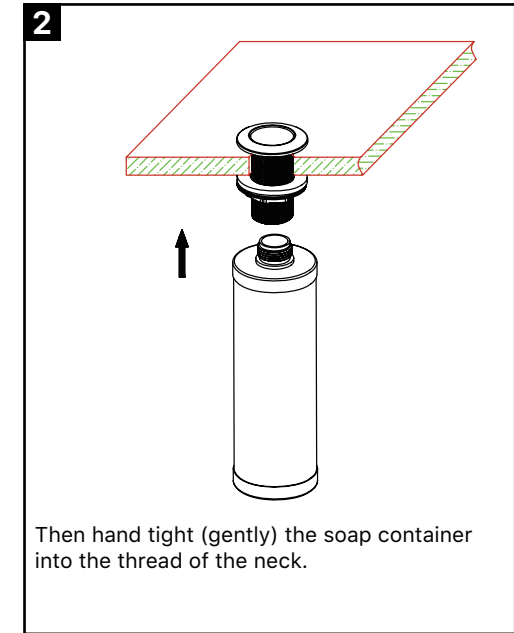

Installation Guide

KSD100

DIMENSIONS

INSTALLATION

PARTS

1	Pump
2	Neck
3	Washer
4	Nut
5	Soap Container