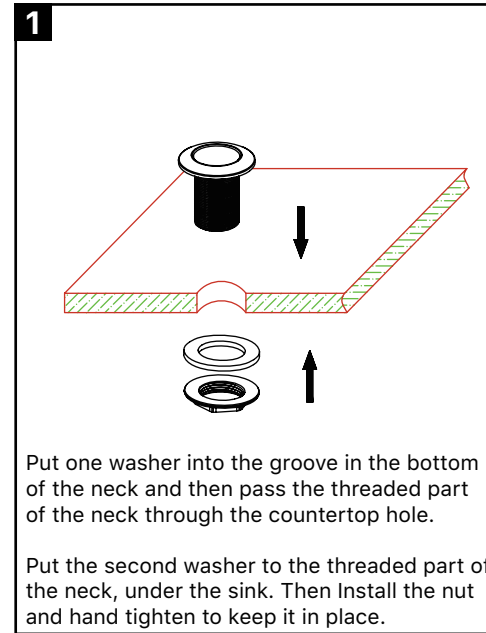

Installation Guide

KSD100

DIMENSIONS

INSTALLATION

PARTS

1	Pump
2	Neck
3	Washer
4	Nut
5	Soap Container