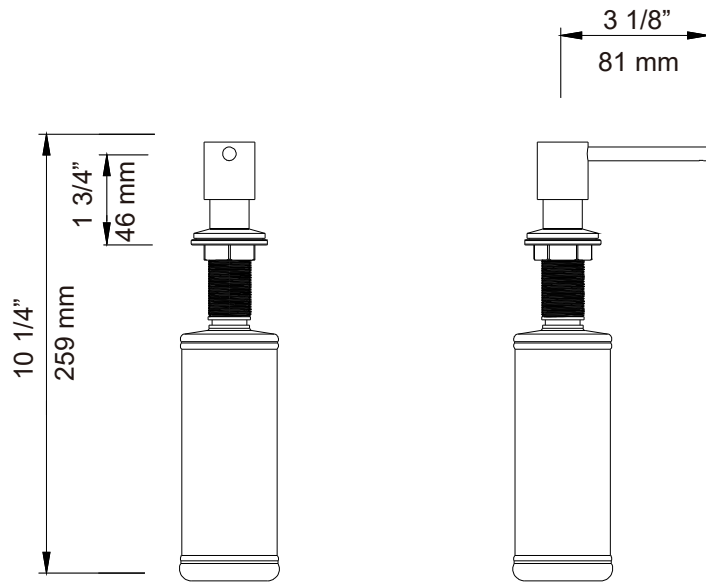

Installation Guide

KSD100

DIMENSIONS

INSTALLATION

PARTS

1	Pump
2	Neck
3	Washer
4	Nut
5	Soap Container