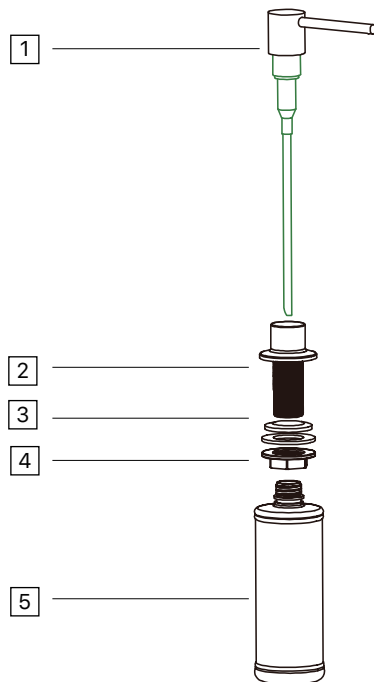

Installation Guide

KSD100

DIMENSIONS

INSTALLATION

PARTS

1	Pump
2	Neck
3	Washer
4	Nut
5	Soap Container