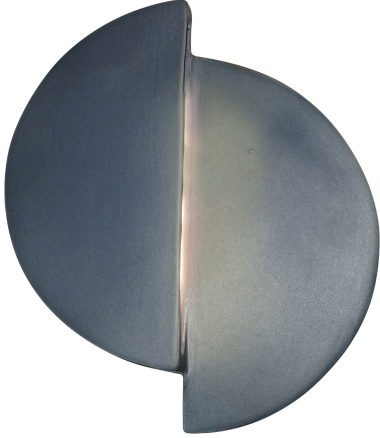

## Ceramic ADA Offset Circle LED Wall Sconce

### SOLID PAINT COLORS (GROUP 1):

Midnight Sky (MID)

### Description :

ADA Offset Circle LED Wall Sconce

### Primary Shade Material :

[Ceramic](#)