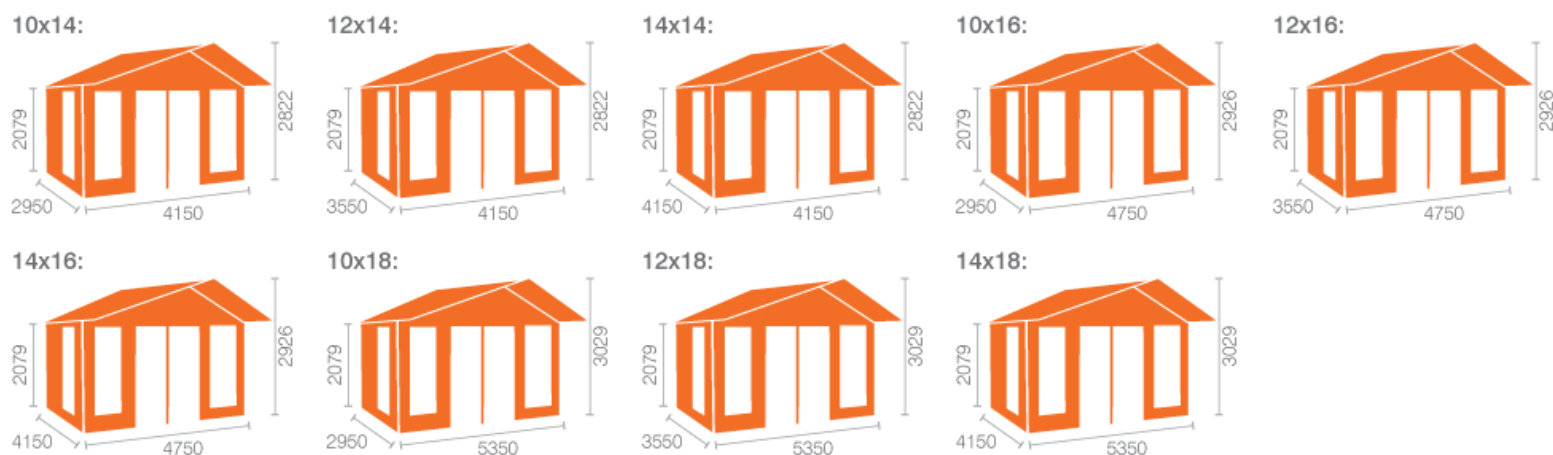

The Shere | 44mm Log Cabin - Technical Data Sheet

- Superior Grade 44mm Finish Interlocking Logs
- Stylish European Fully Glazed Double Doors
- Quality Windows with **FREE** toughened glass
- Easy To Assemble Interlock System
- Heavy Duty 19mm T&G Roof

Cladding Material	Heavy Duty Interlocking T&G Logs	Cladding Thickness	44
Framing Style	Tanalised Bearers Only	Framing Size	58mm x 44mm
Roof Material	Tongue & Groove Board	Roof Thickness	19mm
Floor Material	Tongue & Groove Board	Floor Size	19mm
Door Style	Fully Glazed Joiner Made Double Doors	Door Size	1520mm x 1880mm
Window Style	Joiner Made Full Length Opening Windows	Window Size	645mm x 1378mm
Glazing Thickness	4	Glazing Material	Toughened Glass
Roof Covering	Black Mineral Felt	Treatment	Untreated
Locking System	3 Lever Lock with Brass Handles	Material	Selected European Softwoods