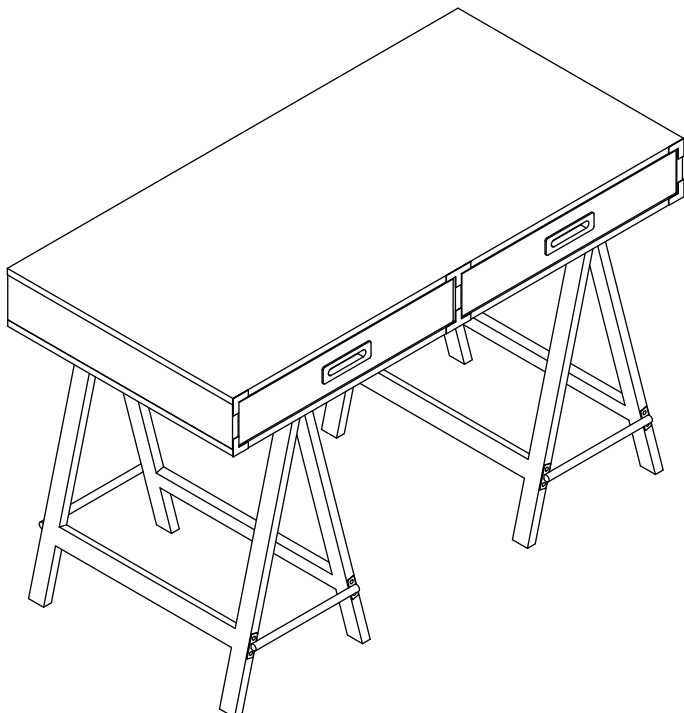

Assembly Instructions

ASHA

Parts

NO.	Picture	Description	Size(cm)	QTY
1		Top Panel	120x59.8x13.4	1
2		Frame	62.6x54.8x2	2
3		Frame	29.6x5x1.5	2

Hardware

NO.	Picture	Description	Size(mm)	QTY
A		Allen Key	M4	1
B		Bolt	M6x10	16
C		Bolt	M6x15	8
D		Washer	M6x18	8

STEP:1

STEP:2

STEP:3

Overall Size:45" x 23.62" x 29.92"H

Do not tighten bolts until all screws are aligned then fully tighten