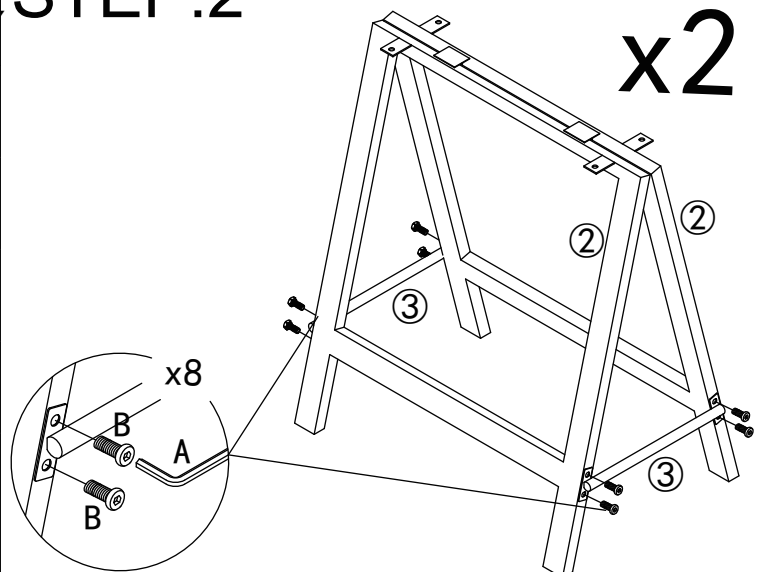

Assembly Instructions

ASHA

Parts

NO.	Picture	Description	Size(cm)	QTY
1		Top Panel	120x59.8x13.4	1
2		Frame	62.6x54.8x2	2
3		Frame	29.6x5x1.5	2

Hardware

NO.	Picture	Description	Size(mm)	QTY
A		Allen Key	M4	1
B		Bolt	M6x10	16
C		Bolt	M6x15	8
D		Washer	M6x18	8

STEP:1

STEP:2

STEP:3

Overall Size:45" x 23.62" x 29.92"H

Do not tighten bolts until all screws are aligned then fully tighten