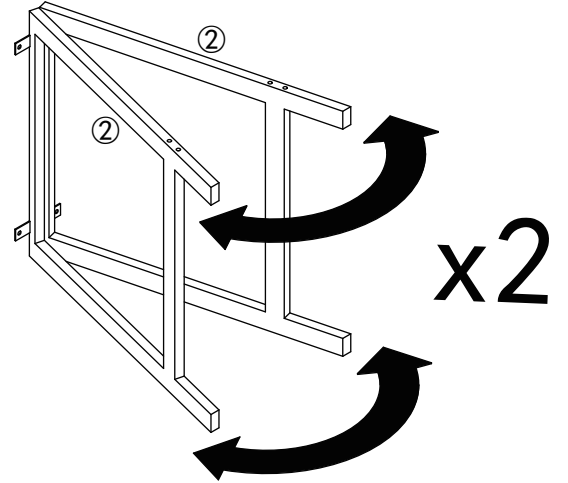

Assembly Instructions

ASHA

Parts

NO.	Picture	Description	Size(cm)	QTY
1		Top Panel	120x59.8x13.4	1
2		Frame	62.6x54.8x2	2
3		Frame	29.6x5x1.5	2

Hardware

NO.	Picture	Description	Size(mm)	QTY
A		Allen Key	M4	1
B		Bolt	M6x10	16
C		Bolt	M6x15	8
D		Washer	M6x18	8

STEP:1

STEP:2

STEP:3

Overall Size:45" x 23.62" x 29.92"H

Do not tighten bolts until all screws are aligned then fully tighten