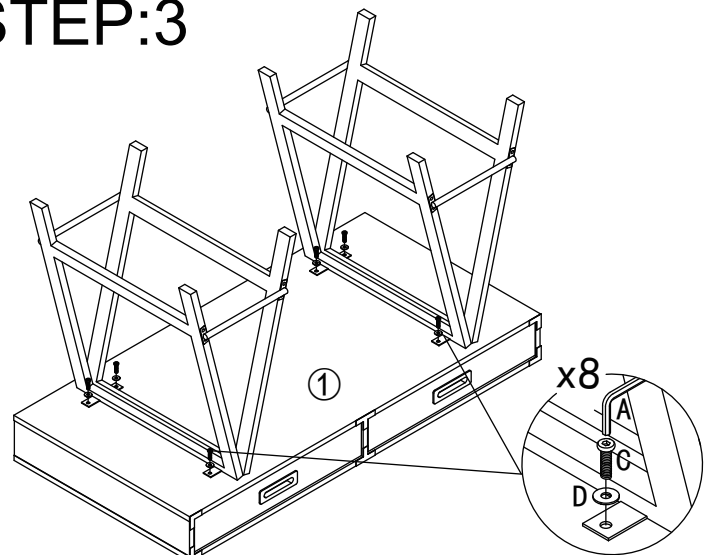

Assembly Instructions

ASHA

Parts

NO.	Picture	Description	Size(cm)	QTY
1		Top Panel	120x59.8x13.4	1
2		Frame	62.6x54.8x2	2
3		Frame	29.6x5x1.5	2

Hardware

NO.	Picture	Description	Size(mm)	QTY
A		Allen Key	M4	1
B		Bolt	M6x10	16
C		Bolt	M6x15	8
D		Washer	M6x18	8

STEP:1

STEP:2

STEP:3

Overall Size:45" x 23.62" x 29.92"H

Do not tighten bolts until all screws are aligned then fully tighten