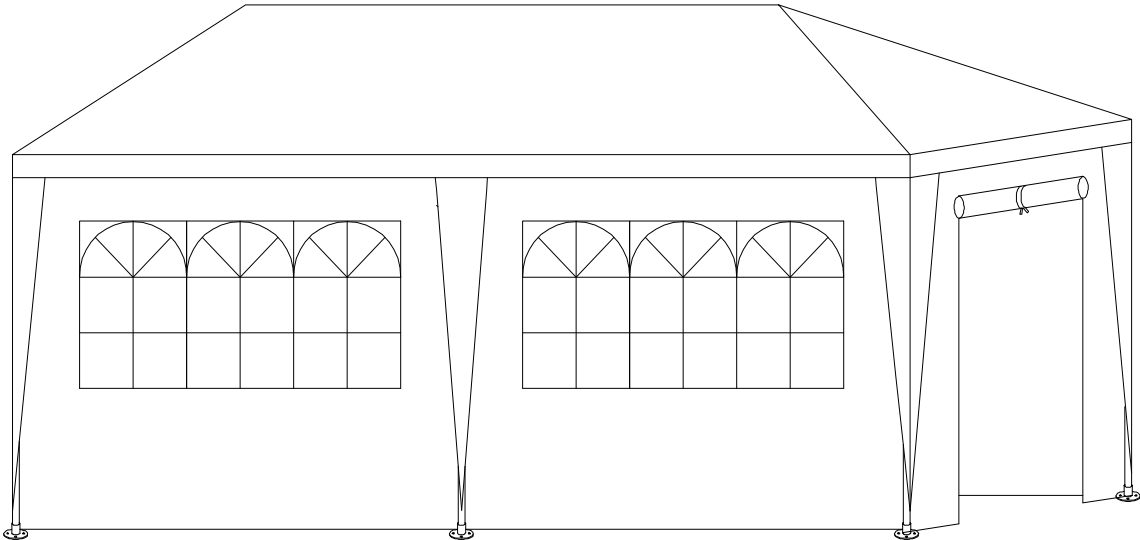

Gazebo With Sides (3x6m)

ASSEMBLY INSTRUCTIONS

3 X 6 M

- | | | | | | | |
|---|--|------|--|------|--|-----|
| ① | | X 4 | | X 4 | | X 2 |
| ② | | X 8 | | | | |
| ③ | | X 12 | | X 2 | | X 6 |
| ④ | | X 6 | | X 4 | | X 1 |
| ⑤ | | X 6 | | X 12 | | X 6 |
| ⑦ | | X 2 | | | | |
| ⑧ | | X 4 | | | | |
| ⑨ | | X 2 | | | | |
| ⑩ | | X 1 | | | | |