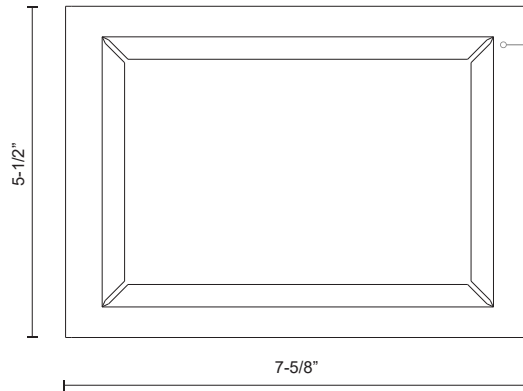

DYNAMO EW37202

WALL

PROJECT

EW37202-GY
Gray

EW37202-BK
Black

SPECIFICATION DETAILS

* For custom options, consult factory for details.

Fixture Dimensions	W7-5/8" x H5-1/2" x E2-1/2"
Light Source	LED with DC Driver
Wattage	10W
Total Lumens	850lm
Delivered Lumens	BK-637lm; GY-659lm;
Voltage	120V
Color Temperature	3000K
CRI (Ra)	90CRI
Optional Color Temps	2700K - 5000K Available, Minimum Order Quantities Apply
LED Rated Life	50,000 hours
Dimming	100% - 10%, TRIAC or ELV Dimmer (Not Included)
Diffuser Details	White PC Diffuser
ADA Compliant	Yes
Location	Wet
Compliance	ADA
Warranty	5 Years
Mounting Style	All Orientation; Ceiling and Wall;

DESCRIPTION

Cast aluminum body with modular bent sheet covers. Lightly textured powder-coat finish. Rectangular opal polymeric diffuser. Outward emitting light. Rated for exterior use. Custom options available.