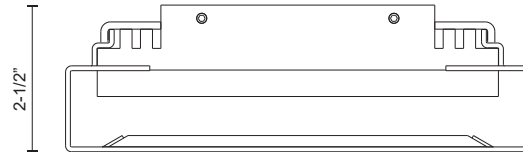

DYNAMO EW37202

WALL

PROJECT

EW37202-GY
Gray

EW37202-BK
Black

SPECIFICATION DETAILS

* For custom options, consult factory for details.

Fixture Dimensions	W7-5/8" x H5-1/2" x E2-1/2"
Light Source	LED with DC Driver
Wattage	10W
Total Lumens	850lm
Delivered Lumens	BK-637lm; GY-659lm;
Voltage	120V
Color Temperature	3000K
CRI (Ra)	90CRI
Optional Color Temps	2700K - 5000K Available, Minimum Order Quantities Apply
LED Rated Life	50,000 hours
Dimming	100% - 10%, TRIAC or ELV Dimmer (Not Included)
Diffuser Details	White PC Diffuser
ADA Compliant	Yes
Location	Wet
Compliance	ADA
Warranty	5 Years
Mounting Style	All Orientation; Ceiling and Wall;

DESCRIPTION

Cast aluminum body with modular bent sheet covers. Lightly textured powder-coat finish. Rectangular opal polymeric diffuser. Outward emitting light. Rated for exterior use. Custom options available.