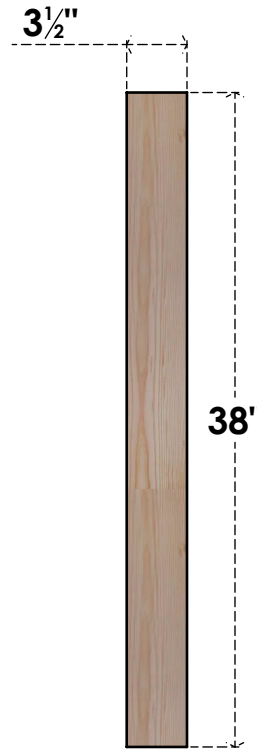

# BRC04X30X38TRA00SDF

3 1/2"W X 30"D X 38"H TRADITIONAL SMOOTH BRACE, DOUGLAS FIR

**SIDE**

**FRONT**

EKENA MILLWORK  
 2300 WEST MAIN ST.  
 CLARKSVILLE, TX 75426  
 TOLL FREE: 866-607-0453  
 WWW.EKENAMILLWORK.COM

**NOTES**

1. INSTALLATION TO BE COMPLETED IN ACCORDANCE WITH MANUFACTURER'S SPECIFICATIONS.
2. DRAWING MAY NOT BE TO SCALE
3. THIS DRAWING IS INTENDED FOR DESIGN AND PLANNING PURPOSES ONLY.
4. ALL INFORMATION CONTAINED HEREIN WAS CURRENT AT THE TIME OF DEVELOPMENT BUT MUST BE REVIEWED AND APPROVED BY THE PRODUCT MANUFACTURER TO BE CONSIDERED ACCURATE.
5. PRODUCTS ARE NOT KILN DRIED. THIS ITEM IS UNIQUE AND WILL CONTAIN THE NATURAL VARIATIONS THAT THE WOOD SPECIES OFFERS. THIS MAY RESULT IN VARIATIONS UP TO 1/4"