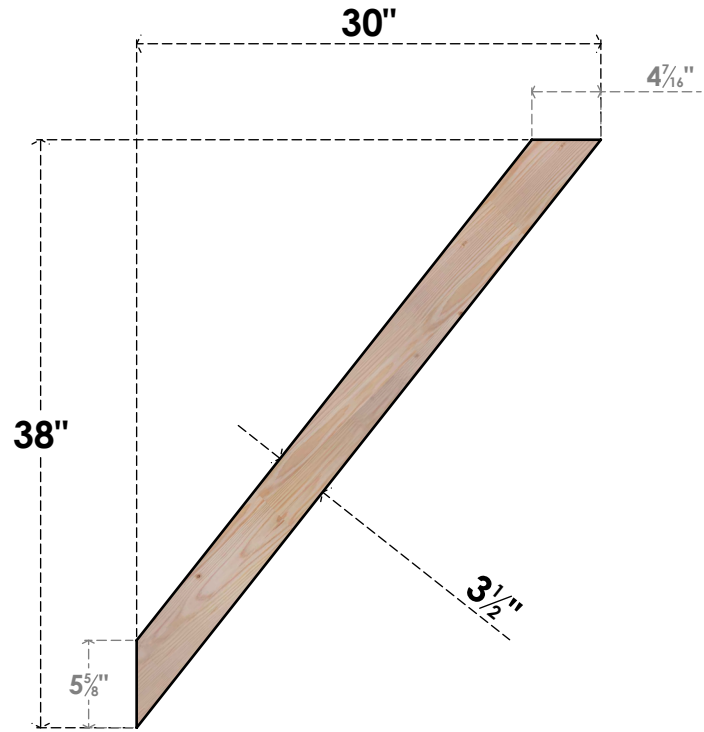

# BRC04X30X38TRA00SDF

3 1/2"W X 30"D X 38"H TRADITIONAL SMOOTH BRACE, DOUGLAS FIR

**SIDE**

**FRONT**

EKENA MILLWORK  
 2300 WEST MAIN ST.  
 CLARKSVILLE, TX 75426  
 TOLL FREE: 866-607-0453  
 WWW.EKENAMILLWORK.COM