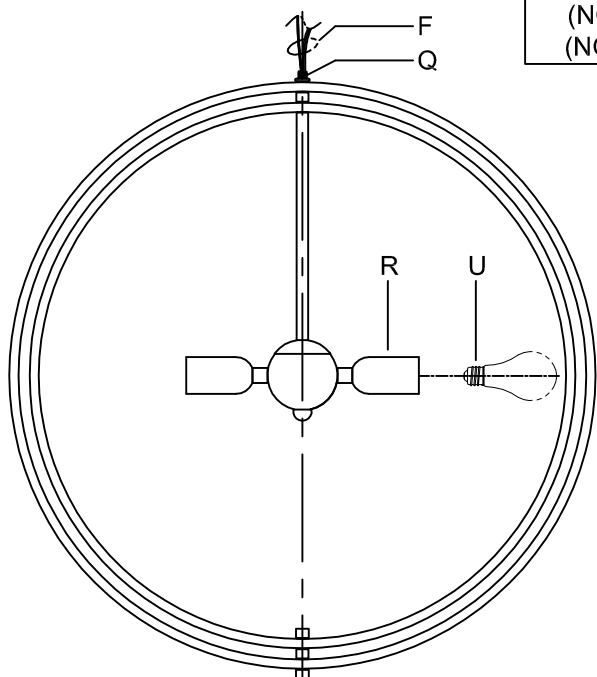

FIXTURE ASSEMBLY STEPS:

1. U → R