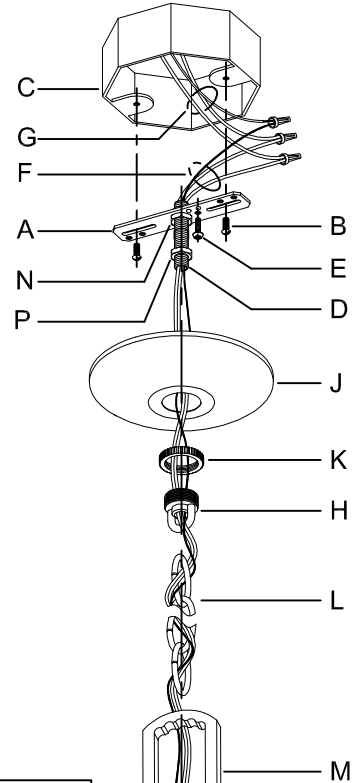

Assembly & Installation Instructions

CAUTION: Read instructions carefully and turn electricity off at main circuit breaker panel before beginning installation.

WARNING - If any Special Control Devices are used with this Fixture, Follow the Instructions Carefully to assure full compliance with N.E.C. requirements. If there are any questions, contact a Qualified Electrical Contractor.
WARNING - This product contains chemicals known to the State of California to cause cancer, birth defects and /or other reproductive harm. Thoroughly wash hands after installing, handling, cleaning, or otherwise touching this product.
CAUTION - All glass is fragile, use care when handling Glass component(s) and or Lamp(s).

CANOPY MOUNTING & WIRE CONNECTION ASSEMBLY STEPS:

ADJUST HEIGHT WITH "D"
 N → A (TO LOCK)
 AJUSTA LA ALTURA CON "D"
 N → A (APRETAR)
 RÉGLEZ LA HAUTEUR AVEC "D"
 N → A (À VERROUILLER)

1. D,E → A
2. B,A → C
3. N,P,H → D
4. P → H (TO LOCK) (APRETAR) (À VERROUILLER)
5. F → M
6. M → Q
7. L → M
8. J,K → L
9. L → H
10. F → L,K,J,H,D
11. F → G
12. J,K → H

B, C, G & U
 (NOT FURNISHED)
 (NO INCLUIDA)
 (NON FOURNIE)

FIXTURE ASSEMBLY STEPS:

1. U → R

Instrucciones de ensamblaje e instalación

Precaución: Lea cuidadosamente las instrucciones y desconecte la electricidad del cortacircuitos principal antes de iniciar la instalación.