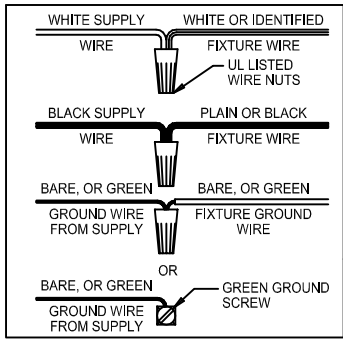

Assembly & Installation Instructions

CAUTION: Read instructions carefully and turn electricity off at main circuit breaker panel before beginning installation.

WARNING - If any Special Control Devices are used with this Fixture, Follow the Instructions Carefully to assure full compliance with N.E.C. requirements. If there are any questions, contact a Qualified Electrical Contractor.
WARNING - This product contains chemicals known to the State of California to cause cancer, birth defects and /or other reproductive harm. Thoroughly wash hands after installing, handling, cleaning, or otherwise touching this product.
CAUTION - All glass is fragile, use care when handling Glass component(s) and or Lamp(s).

CANOPY MOUNTING & WIRE CONNECTION ASSEMBLY STEPS:

ADJUST HEIGHT WITH "D"
 N → A (TO LOCK)
 AJUSTA LA ALTURA CON "D"
 N → A (APRETAR)
 RÉGLEZ LA HAUTEUR AVEC "D"
 N → A (À VERROUILLER)

1. D,E → A
2. B,A → C
3. N,P,H → D
4. P → H (TO LOCK) (APRETAR) (À VERROUILLER)
5. F → M
6. M → Q
7. L → M
8. J,K → L
9. L → H
10. F → L,K,J,H,D
11. F → G
12. J,K → H