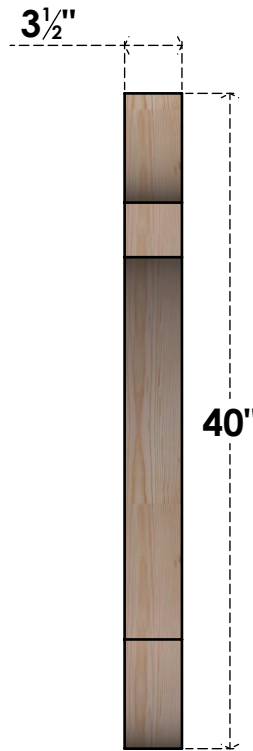

BRC04X36X40OLY00SDF

3 1/2"W X 36"D X 40"H OLYMPIC SMOOTH BRACE, DOUGLAS FIR

SIDE

FRONT

EKENA MILLWORK
 2300 WEST MAIN ST.
 CLARKSVILLE, TX 75426
 TOLL FREE: 866-607-0453
 WWW.EKENAMILLWORK.COM

NOTES

1. INSTALLATION TO BE COMPLETED IN ACCORDANCE WITH MANUFACTURER'S SPECIFICATIONS.
2. DRAWING MAY NOT BE TO SCALE
3. THIS DRAWING IS INTENDED FOR DESIGN AND PLANNING PURPOSES ONLY.
4. ALL INFORMATION CONTAINED HEREIN WAS CURRENT AT THE TIME OF DEVELOPMENT BUT MUST BE REVIEWED AND APPROVED BY THE PRODUCT MANUFACTURER TO BE CONSIDERED ACCURATE.
5. PRODUCTS ARE NOT KILN DRIED. THIS ITEM IS UNIQUE AND WILL CONTAIN THE NATURAL VARIATIONS THAT THE WOOD SPECIES OFFERS. THIS MAY RESULT IN VARIATIONS UP TO 1/4"