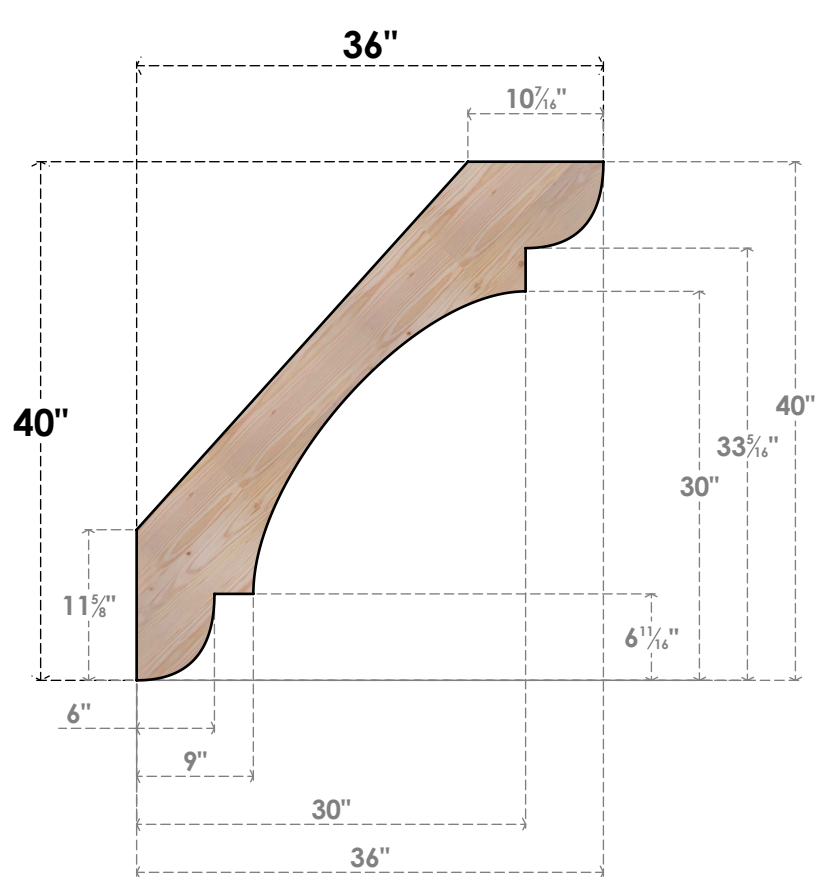

BRC04X36X40OLY00SDF

3 1/2"W X 36"D X 40"H OLYMPIC SMOOTH BRACE, DOUGLAS FIR

SIDE

FRONT

EKENA MILLWORK
 2300 WEST MAIN ST.
 CLARKSVILLE, TX 75426
 TOLL FREE: 866-607-0453
 WWW.EKENAMILLWORK.COM

NOTES

1. INSTALLATION TO BE COMPLETED IN ACCORDANCE WITH MANUFACTURER'S SPECIFICATIONS.
2. DRAWING MAY NOT BE TO SCALE
3. THIS DRAWING IS INTENDED FOR DESIGN AND PLANNING PURPOSES ONLY.
4. ALL INFORMATION CONTAINED HEREIN WAS CURRENT AT THE TIME OF DEVELOPMENT BUT MUST BE REVIEWED AND APPROVED BY THE PRODUCT MANUFACTURER TO BE CONSIDERED ACCURATE.
5. PRODUCTS ARE NOT KILN DRIED. THIS ITEM IS UNIQUE AND WILL CONTAIN THE NATURAL VARIATIONS THAT THE WOOD SPECIES OFFERS. THIS MAY RESULT IN VARIATIONS UP TO 1/4"