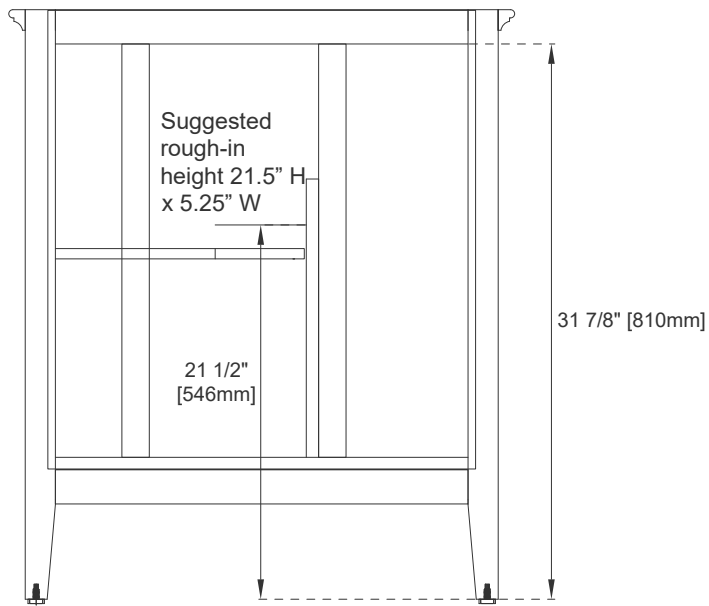

Doors: One

Number of Drawers: Two

Optional Wooden Backsplash

Assembly Type: Installation of optional 3cm top

Bamboo Storage Tray: YES

Drawer Box Material and Construction: 15mm Poplar/English Dovetail Joinery

Hardware Material and Finish: Zinc Alloy in Satin Nickel

Fits Drain Hole Size: 1-3/4"

Overflow: Front Facing

Full Extension, Soft Close Glides

European Soft Close Hinges

Aluminum Laminate Drawer Liners

Adjustable Levelers

Dimension

Width: 29-1/8"

Depth: 23-1/8"

Height: 33-7/8"

Rough-In Height: 21-1/2"

30" VANITY

Top View

Bamboo Drawer Organizer

Front View

Knob

All dimensions are nominal
 Diagrams are of cabinet only—James Martin Optional Countertops and sinks are not shown

30" VANITY

Side View 1

Side View 2

Back View

All dimensions are nominal
 Diagrams are of cabinet only—James Martin Optional Countertops and sinks are not shown