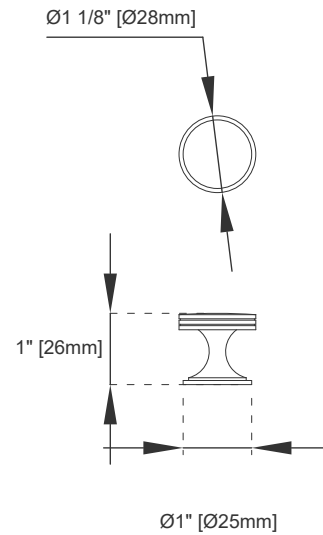

Hardware Material and Finish: Zinc Alloy in Satin Nickel

Fits Drain Hole Size: 1-3/4"

Overflow: Front Facing

Full Extension, Soft Close Glides

European Soft Close Hinges

Aluminum Laminate Drawer Liners

Adjustable Levelers

Dimension

Width: 29-1/8"

Depth: 23-1/8"

Height: 33-7/8"

Rough-In Height: 21-1/2"

30" VANITY

Top View

Bamboo Drawer Organizer

Front View

Knob

All dimensions are nominal
 Diagrams are of cabinet only—James Martin Optional Countertops and sinks are not shown

30" VANITY

Side View 1

Side View 2

Back View

All dimensions are nominal
 Diagrams are of cabinet only—James Martin Optional Countertops and sinks are not shown