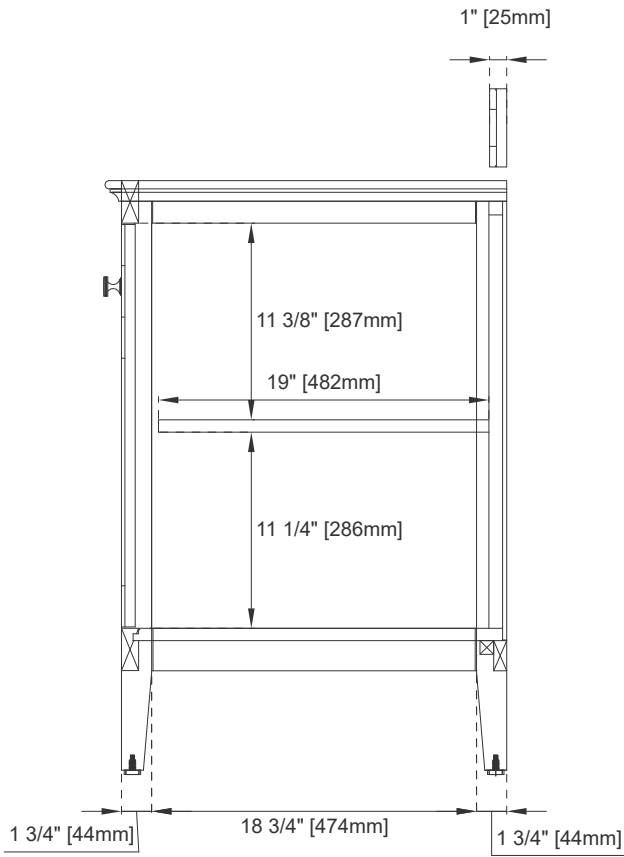

Doors: One

Number of Drawers: Two

Optional Wooden Backsplash

Assembly Type: Installation of optional 3cm top

Bamboo Storage Tray: YES

Drawer Box Material and Construction: 15mm Poplar/English Dovetail Joinery

Hardware Material and Finish: Zinc Alloy in Satin Nickel

Fits Drain Hole Size: 1-3/4"

Overflow: Front Facing

Full Extension, Soft Close Glides

European Soft Close Hinges

Aluminum Laminate Drawer Liners

Adjustable Levelers

Dimension

Width: 29-1/8"

Depth: 23-1/8"

Height: 33-7/8"

Rough-In Height: 21-1/2"

30" VANITY

Top View

Bamboo Drawer Organizer

Front View

Knob

All dimensions are nominal
 Diagrams are of cabinet only—James Martin Optional Countertops and sinks are not shown

30" VANITY

Side View 1

Side View 2

Back View

All dimensions are nominal
 Diagrams are of cabinet only—James Martin Optional Countertops and sinks are not shown