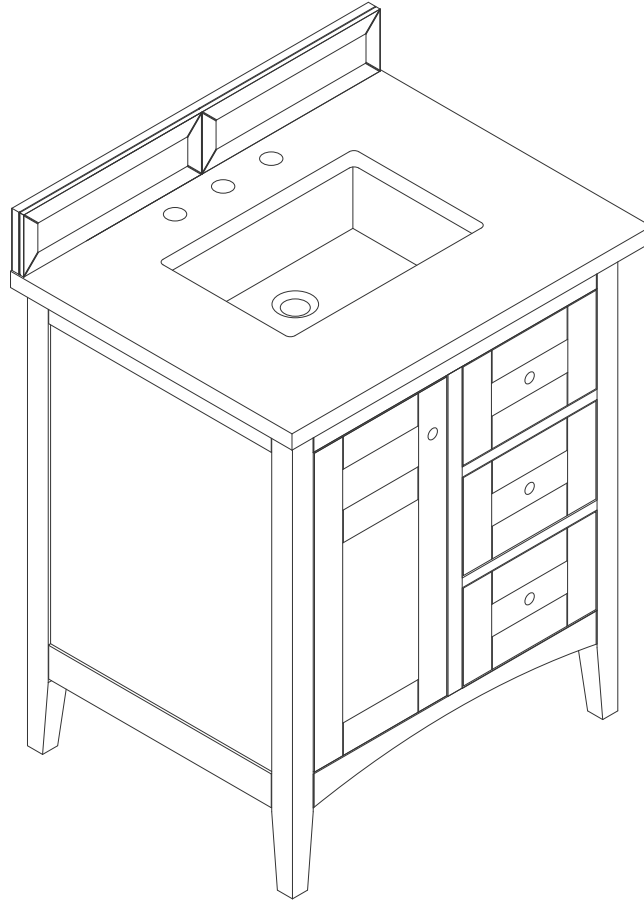

30" VANITY

Features and Materials

Solids: Soft Maple and Yellow Poplar

Panels: Plywood

Installation Type: Floor Standing

Number of Basins: One, with optional 3cm top

Vanity Top Included: NO, Optional 3cm Tops Available with Sinks Number of

Doors: One

Number of Drawers: Two

Optional Wooden Backsplash

Assembly Type: Installation of optional 3cm top

Bamboo Storage Tray: YES

Drawer Box Material and Construction: 15mm Poplar/English Dovetail Joinery

Hardware Material and Finish: Zinc Alloy in Satin Nickel

Fits Drain Hole Size: 1-3/4"

Overflow: Front Facing

Full Extension, Soft Close Glides

European Soft Close Hinges

Aluminum Laminate Drawer Liners

Adjustable Levelers

Dimension

Width: 29-1/8"

Depth: 23-1/8"

Height: 33-7/8"

Rough-In Height: 21-1/2"

30" VANITY

Top View

Bamboo Drawer Organizer