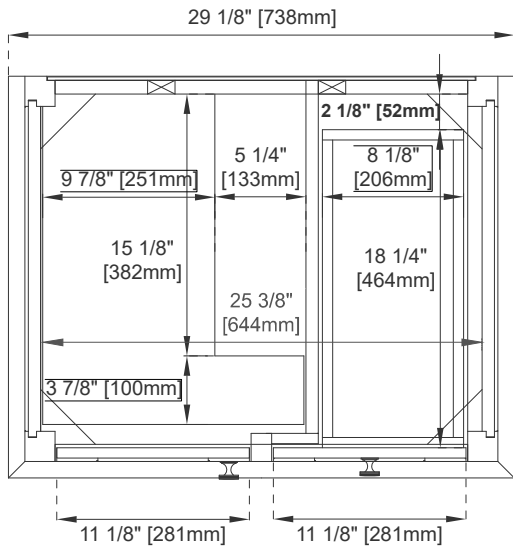

Doors: One

Number of Drawers: Two

Optional Wooden Backsplash

Assembly Type: Installation of optional 3cm top

Bamboo Storage Tray: YES

Drawer Box Material and Construction: 15mm Poplar/English Dovetail Joinery

Hardware Material and Finish: Zinc Alloy in Satin Nickel

Fits Drain Hole Size: 1-3/4"

Overflow: Front Facing

Full Extension, Soft Close Glides

European Soft Close Hinges

Aluminum Laminate Drawer Liners

Adjustable Levelers

Dimension

Width: 29-1/8"

Depth: 23-1/8"

Height: 33-7/8"

Rough-In Height: 21-1/2"

30" VANITY

Top View

Bamboo Drawer Organizer

Front View

Knob

All dimensions are nominal
 Diagrams are of cabinet only—James Martin Optional Countertops and sinks are not shown

30" VANITY

Side View 1

Side View 2

Back View

All dimensions are nominal
 Diagrams are of cabinet only—James Martin Optional Countertops and sinks are not shown