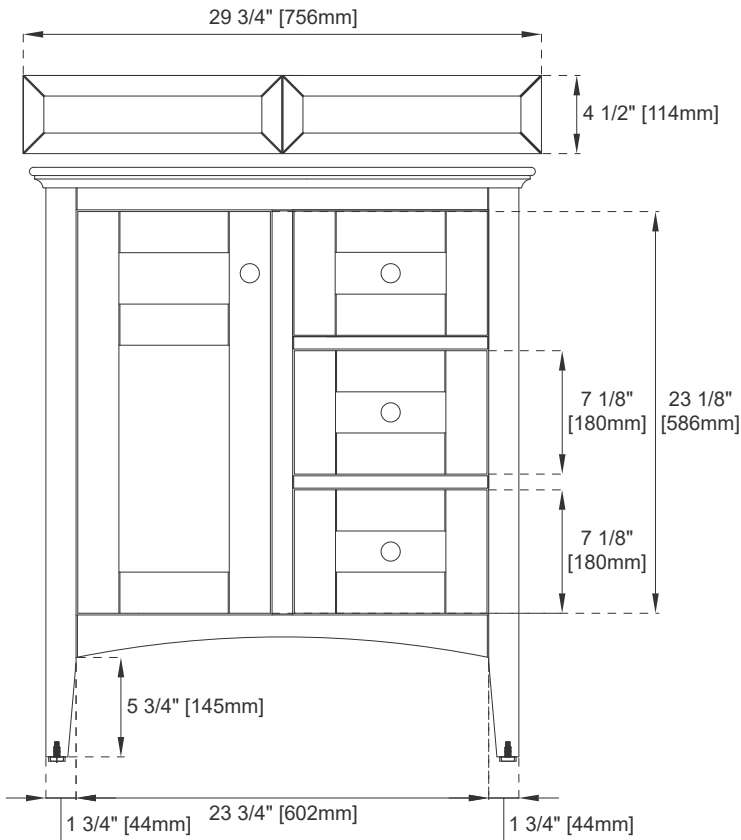

Doors: One

Number of Drawers: Two

Optional Wooden Backsplash

Assembly Type: Installation of optional 3cm top

Bamboo Storage Tray: YES

Drawer Box Material and Construction: 15mm Poplar/English Dovetail Joinery

Hardware Material and Finish: Zinc Alloy in Satin Nickel

Fits Drain Hole Size: 1-3/4"

Overflow: Front Facing

Full Extension, Soft Close Glides

European Soft Close Hinges

Aluminum Laminate Drawer Liners

Adjustable Levelers

Dimension

Width: 29-1/8"

Depth: 23-1/8"

Height: 33-7/8"

Rough-In Height: 21-1/2"

30" VANITY

Top View

Bamboo Drawer Organizer

Front View

Knob

All dimensions are nominal
 Diagrams are of cabinet only—James Martin Optional Countertops and sinks are not shown

30" VANITY

Side View 1

Side View 2

Back View

All dimensions are nominal
 Diagrams are of cabinet only—James Martin Optional Countertops and sinks are not shown