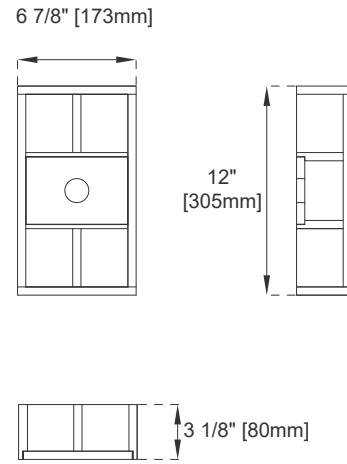

Doors: One

Number of Drawers: Two

Optional Wooden Backsplash

Assembly Type: Installation of optional 3cm top

Bamboo Storage Tray: YES

Drawer Box Material and Construction: 15mm Poplar/English Dovetail Joinery

Hardware Material and Finish: Zinc Alloy in Satin Nickel

Fits Drain Hole Size: 1-3/4"

Overflow: Front Facing

Full Extension, Soft Close Glides

European Soft Close Hinges

Aluminum Laminate Drawer Liners

Adjustable Levelers

Dimension

Width: 29-1/8"

Depth: 23-1/8"

Height: 33-7/8"

Rough-In Height: 21-1/2"

30" VANITY

Top View

Bamboo Drawer Organizer

Front View

Knob

All dimensions are nominal
 Diagrams are of cabinet only—James Martin Optional Countertops and sinks are not shown

30" VANITY

Side View 1

Side View 2

Back View

All dimensions are nominal
 Diagrams are of cabinet only—James Martin Optional Countertops and sinks are not shown