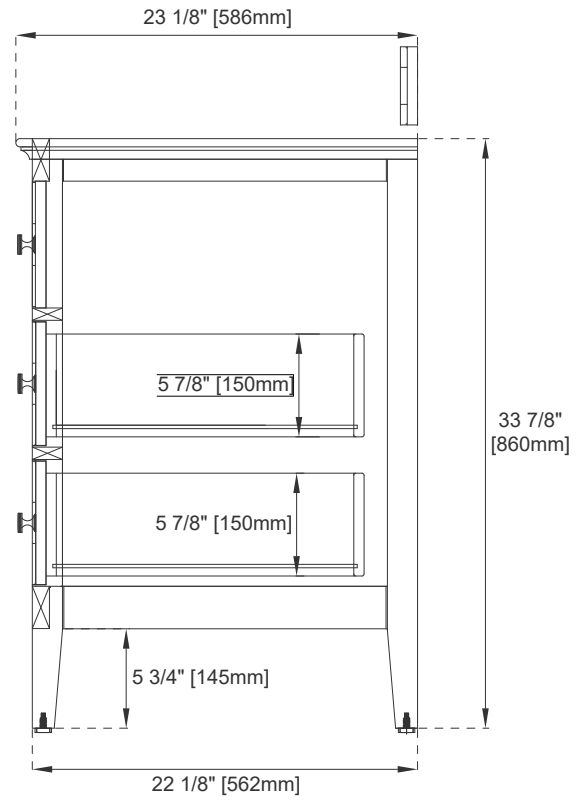

Doors: One

Number of Drawers: Two

Optional Wooden Backsplash

Assembly Type: Installation of optional 3cm top

Bamboo Storage Tray: YES

Drawer Box Material and Construction: 15mm Poplar/English Dovetail Joinery

Hardware Material and Finish: Zinc Alloy in Satin Nickel

Fits Drain Hole Size: 1-3/4"

Overflow: Front Facing

Full Extension, Soft Close Glides

European Soft Close Hinges

Aluminum Laminate Drawer Liners

Adjustable Levelers

Dimension

Width: 29-1/8"

Depth: 23-1/8"

Height: 33-7/8"

Rough-In Height: 21-1/2"

30" VANITY

Top View

Bamboo Drawer Organizer

Front View

Knob

All dimensions are nominal
 Diagrams are of cabinet only—James Martin Optional Countertops and sinks are not shown

30" VANITY

Side View 1

Side View 2

Back View

All dimensions are nominal
 Diagrams are of cabinet only—James Martin Optional Countertops and sinks are not shown