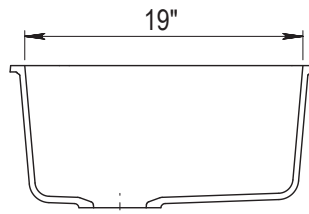

Undermount clips sold separately.
DXF cutout templates are available online.

AVAILABLE COLORS

Shown in Mocha

DIMENSIONS

Specifications and dimensions are not guaranteed and are subject to change without notice.

OVERALL
23" x 21"

BOWL
DEPTH
9"

DRAIN
DIAMETER
3-1/2"

JOB INFORMATION

Job Name: _____

Contact: _____

Date Specified: _____

Specifier: _____