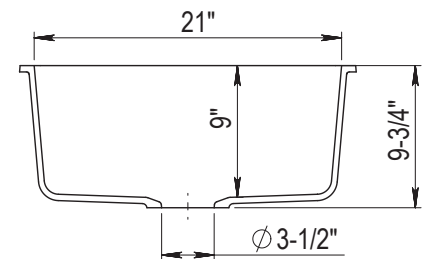

Undermount clips sold separately.
DXF cutout templates are available online.

AVAILABLE COLORS

Shown in Mocha

DIMENSIONS

Specifications and dimensions are not guaranteed and are subject to change without notice.

OVERALL
23" x 21"

BOWL
DEPTH
9"

DRAIN
DIAMETER
3-1/2"

JOB INFORMATION

Job Name: _____

Contact: _____

Date Specified: _____

Specifier: _____