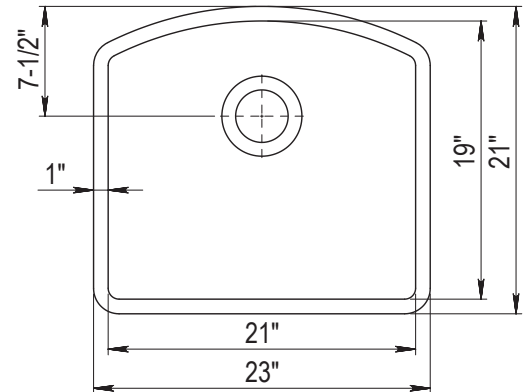

Undermount clips sold separately.
DXF cutout templates are available online.

AVAILABLE COLORS

Shown in Mocha

DIMENSIONS

Specifications and dimensions are not guaranteed and are subject to change without notice.

OVERALL
23" x 21"

BOWL
DEPTH
9"

DRAIN
DIAMETER
3-1/2"

JOB INFORMATION

Job Name: _____

Contact: _____

Date Specified: _____

Specifier: _____