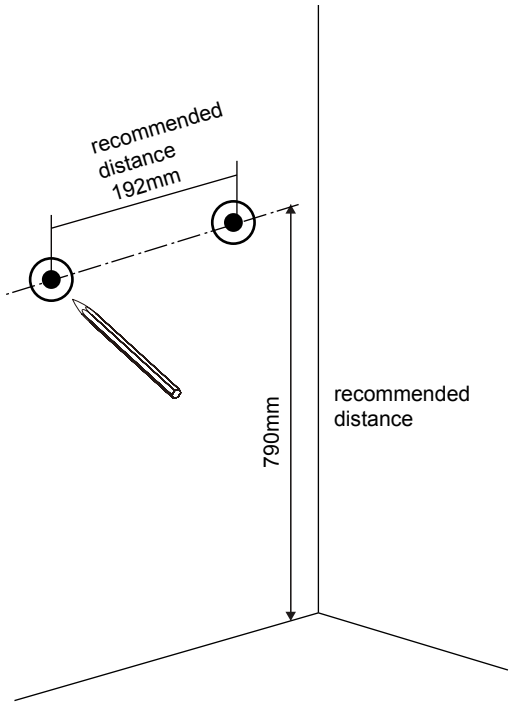

Vanity Installation Manual

Hammer

Pencil

Drill

Ruler

Spirit level

Screwdriver

Silicone

A  X1	B  X1	C  H1X2	D  H2X2	E  H3X2
---	---	---	---	---

1

2

3

- C**

 H1X2
- D**

 H2X2
- E**

 H3X2