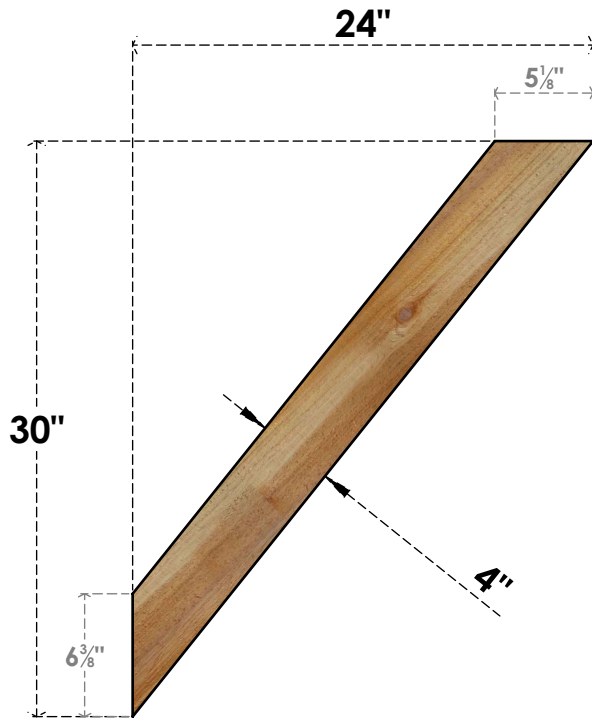

BRC04X24X30TRA00RWR

4"W X 24"D X 30"H TRADITIONAL ROUGH SAWN BRACE, WESTERN RED CEDAR

SIDE

FRONT

EKENA MILLWORK
 2300 WEST MAIN ST.
 CLARKSVILLE, TX 75426
 TOLL FREE: 866-607-0453
 WWW.EKENAMILLWORK.COM

NOTES