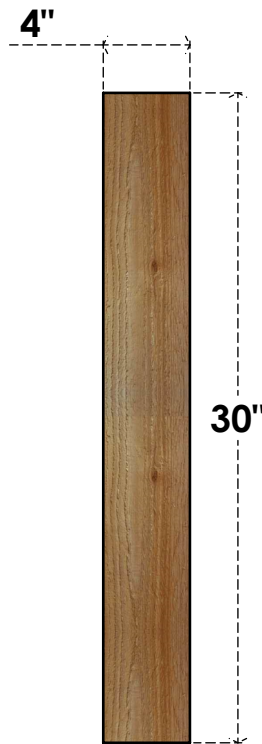

BRC04X24X30TRA00RWR

4"W X 24"D X 30"H TRADITIONAL ROUGH SAWN BRACE, WESTERN RED CEDAR

SIDE

FRONT

EKENA MILLWORK
 2300 WEST MAIN ST.
 CLARKSVILLE, TX 75426
 TOLL FREE: 866-607-0453
 WWW.EKENAMILLWORK.COM

NOTES