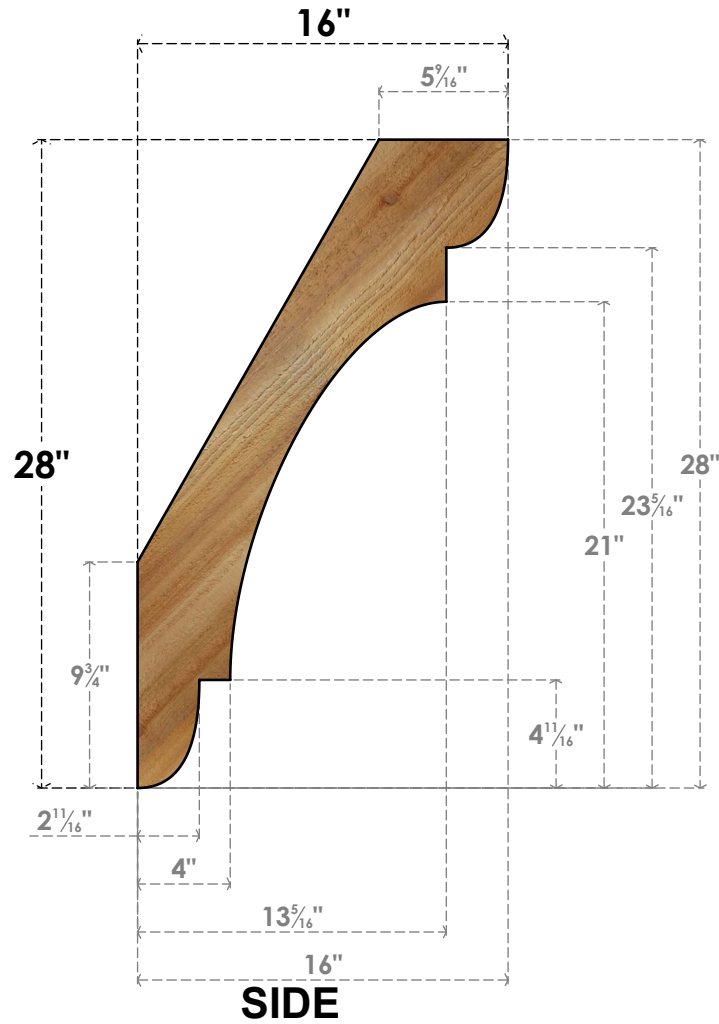

BRC06X16X28OLY00RWR

6"W X 16"D X 28"H OLYMPIC ROUGH SAWN BRACE, WESTERN RED CEDAR

EKENA MILLWORK
 2300 WEST MAIN ST.
 CLARKSVILLE, TX 75426
 TOLL FREE: 866-607-0453
 WWW.EKENAMILLWORK.COM

NOTES

1. INSTALLATION TO BE COMPLETED IN ACCORDANCE WITH MANUFACTURER'S SPECIFICATIONS.
2. DRAWING MAY NOT BE TO SCALE
3. THIS DRAWING IS INTENDED FOR DESIGN AND PLANNING PURPOSES ONLY.
4. ALL INFORMATION CONTAINED HEREIN WAS CURRENT AT THE TIME OF DEVELOPMENT BUT MUST BE REVIEWED AND APPROVED BY THE PRODUCT MANUFACTURER TO BE CONSIDERED ACCURATE.
5. PRODUCTS ARE NOT KILN DRIED. THIS ITEM IS UNIQUE AND WILL CONTAIN THE NATURAL VARIATIONS THAT THE WOOD SPECIES OFFERS. THIS MAY RESULT IN VARIATIONS UP TO 1/4"