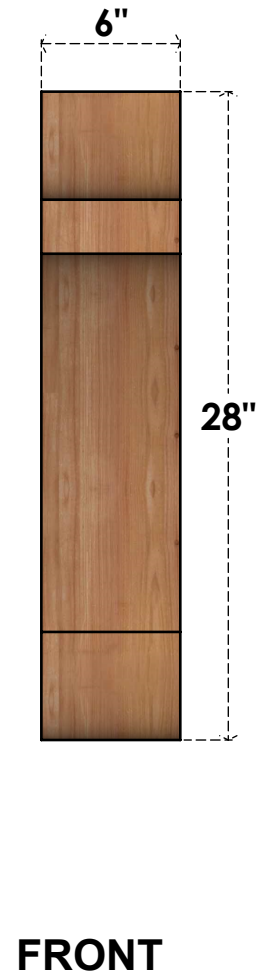

BRC06X16X28OLY00RWR

6"W X 16"D X 28"H OLYMPIC ROUGH SAWN BRACE, WESTERN RED CEDAR

EKENA MILLWORK
 2300 WEST MAIN ST.
 CLARKSVILLE, TX 75426
 TOLL FREE: 866-607-0453
 WWW.EKENAMILLWORK.COM

NOTES

1. INSTALLATION TO BE COMPLETED IN ACCORDANCE WITH MANUFACTURER'S SPECIFICATIONS.
2. DRAWING MAY NOT BE TO SCALE
3. THIS DRAWING IS INTENDED FOR DESIGN AND PLANNING PURPOSES ONLY.
4. ALL INFORMATION CONTAINED HEREIN WAS CURRENT AT THE TIME OF DEVELOPMENT BUT MUST BE REVIEWED AND APPROVED BY THE PRODUCT MANUFACTURER TO BE CONSIDERED ACCURATE.
5. PRODUCTS ARE NOT KILN DRIED. THIS ITEM IS UNIQUE AND WILL CONTAIN THE NATURAL VARIATIONS THAT THE WOOD SPECIES OFFERS. THIS MAY RESULT IN VARIATIONS UP TO 1/4"