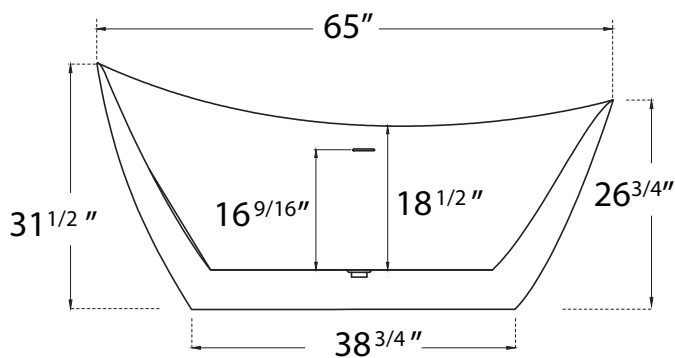

DIMENSION DETAILS

Freestanding Bathtub

MODEL No.Z30E5S

Z30E5S-65"

ADJUSTABLE FOOT: 6 PCS

(Side View)

(Top View)