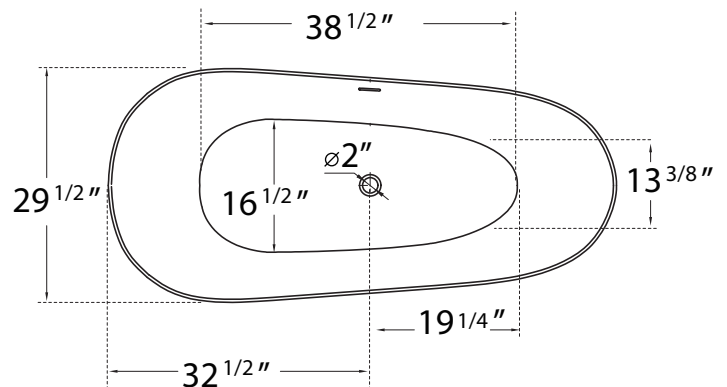

DIMENSION DETAILS

Freestanding Bathtub

MODEL No.Z30E5S

Z30E5S-65"

ADJUSTABLE FOOT: 6 PCS

(Side View)

(Top View)