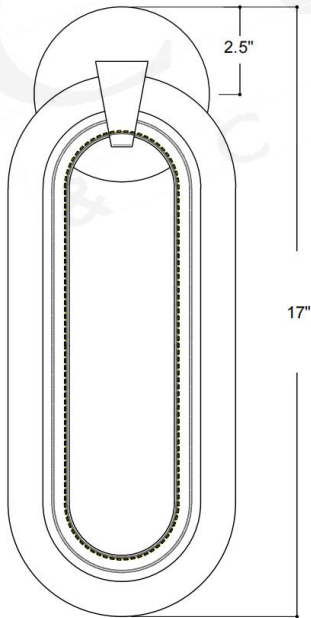

ITEM: 5900-0060

Overall Dimensions

Height: 17"

Width: 6.5"

Depth: 3.5"

TOP VIEW

FRONT VIEW

SIDE VIEW