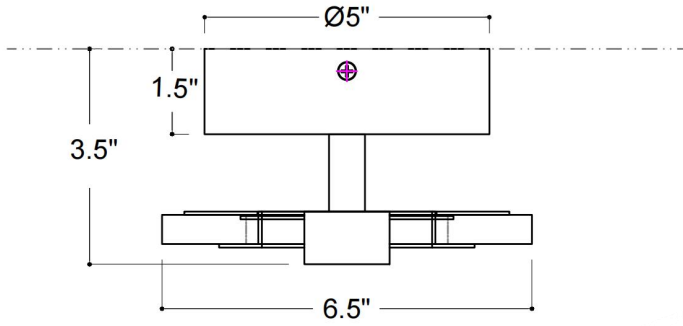

ITEM: 5900-0060

Overall Dimensions

Height: 17"

Width: 6.5"

Depth: 3.5"

TOP VIEW

FRONT VIEW

SIDE VIEW