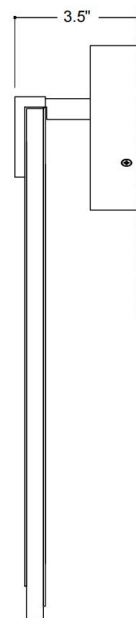

ITEM: 5900-0060

Overall Dimensions

Height: 17"

Width: 6.5"

Depth: 3.5"

TOP VIEW

FRONT VIEW

SIDE VIEW