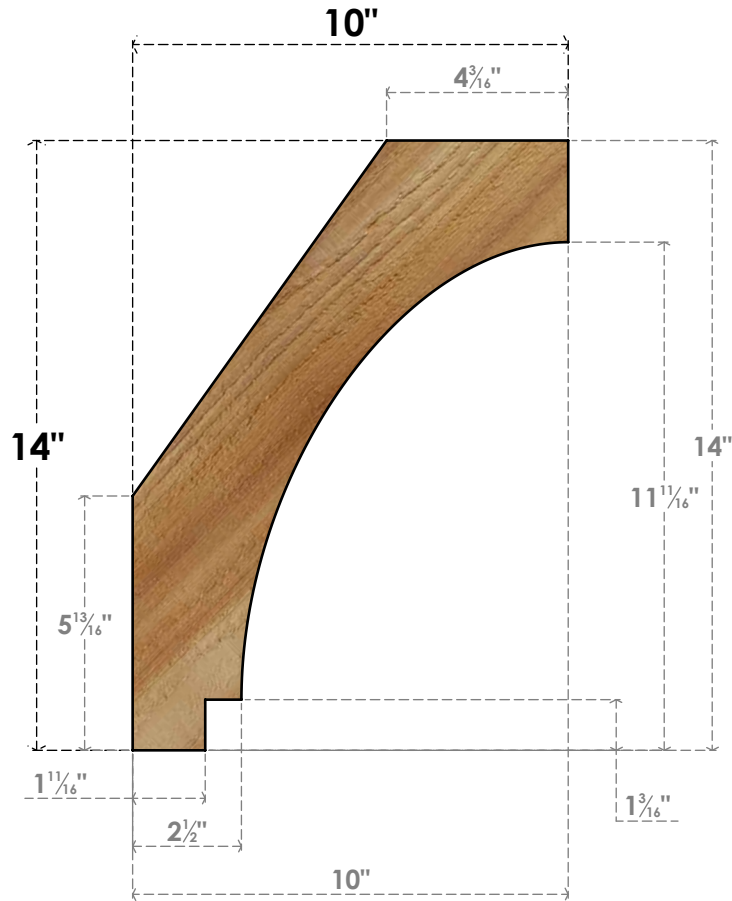

BRC04X10X14IMP00RWR

4"W X 10"D X 14"H IMPERIAL ROUGH SAWN BRACE, WESTERN RED CEDAR

SIDE

FRONT

EKENA MILLWORK
 2300 WEST MAIN ST.
 CLARKSVILLE, TX 75426
 TOLL FREE: 866-607-0453
 WWW.EKENAMILLWORK.COM

NOTES