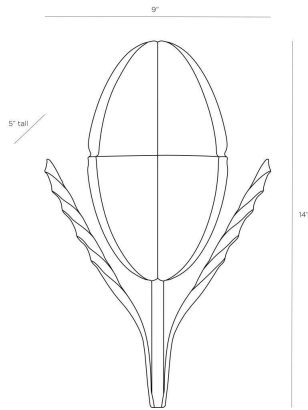

ARTERIO RS

PITAYA SCULPTURE

BARRY DIXON

GDASI02
H: 5 IN, W: 14 IN, D: 9 IN,
Vintage Brass

Inspired by stylized South American tropical fruit sculptures found in Argentina.
Use alone on a shelf or table. Warm, vintage brass mixes easily with other metal tones.

APPEARANCE

Material	Brass
Finish	Vintage Brass
Top Coat/Sealant	No

DIMENSIONS

Foot Print	W: 9 IN, D: 6 IN
------------	------------------

SHIPPING

Product Weight	3 lbs
Gross Weight 1	3.5 lbs
Shipping Box 1	H: 10.25 IN, L: 9 IN, W: 5.5 IN