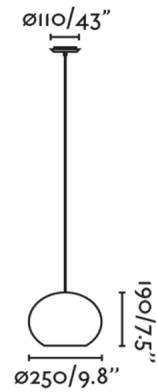

General characteristics

Fixation	Ceiling
voltage	120V
Hertz	60Hz
Cable length	0.02 ft
Max. Power	15W

Material

Body/Structure	Steel
Screen	Rattan

Finish

Body/Structure	Black
Screen	Rattan
Location	Dry locations only
US Certification	Fijas cETLus