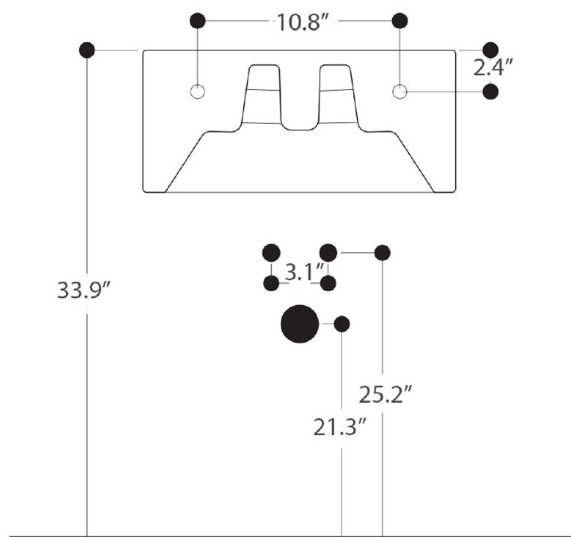

### SKU# | Options:

- Deca WSB5501F | Glossy White

\* WS Bath Collections reserves the right to revise dimensions or information on this sheet without notice

<b>Collection  </b> Whitestone	<b>Model  </b> Deca WSB5501F	Dimensions Metric <i>1 inch = 2.54 cm</i> <i>1 inch = 25.4 mm</i>	 1051 Lea Drive - Collegeville, PA 19426 Tel. 215 513 9400 - Fax 610 831 0215 <a href="http://www.ws bathcollections.com">www.ws bathcollections.com</a> - <a href="mailto:info@ws bathcollections.com">info@ws bathcollections.com</a>
-----------------------------------	---------------------------------	---	---

Collection  
Whitestone

Model |  
Deca WSB5501F

Dimensions Metric  
1 inch = 2.54 cm  
1 inch = 25.4 mm

**WS**®  
BATH  
COLLECTIONS

1051 Lea Drive - Collegeville, PA 19426  
Tel. 215 513 9400 - Fax 610 831 0215  
[www.ws bathcollections.com](http://www.ws bathcollections.com) - [info@ws bathcollections.com](mailto:info@ws bathcollections.com)

### Vessel/ countertop installation

Bolts

Silicone (optional)

Collection  
Whitestone

Model |  
Deca WSB5501F

Dimensions Metric  
*1 inch = 2.54 cm*  
*1 inch = 25.4 mm*

**WS**<sup>®</sup>  
**BATH**  
**COLLECTIONS**