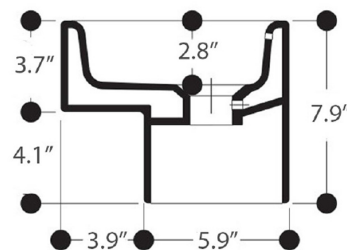

### SKU# | Options:

- Deca WSB5501F | Glossy White

\* WS Bath Collections reserves the right to revise dimensions or information on this sheet without notice

<b>Collection  </b> Whitestone	<b>Model  </b> Deca WSB5501F	Dimensions Metric <i>1 inch = 2.54 cm</i> <i>1 inch = 25.4 mm</i>	 1051 Lea Drive - Collegeville, PA 19426 Tel. 215 513 9400 - Fax 610 831 0215 <a href="http://www.ws bathcollections.com">www.ws bathcollections.com</a> - <a href="mailto:info@ws bathcollections.com">info@ws bathcollections.com</a>
-----------------------------------	---------------------------------	---	---

Collection  
Whitestone

Model |  
Deca WSB5501F

Dimensions Metric  
1 inch = 2.54 cm  
1 inch = 25.4 mm

**WS**®  
BATH  
COLLECTIONS

1051 Lea Drive - Collegeville, PA 19426  
Tel. 215 513 9400 - Fax 610 831 0215  
[www.ws bathcollections.com](http://www.ws bathcollections.com) - [info@ws bathcollections.com](mailto:info@ws bathcollections.com)

### Vessel/ countertop installation

Bolts

Silicone (optional)

Collection  
Whitestone

Model |  
Deca WSB5501F

Dimensions Metric  
*1 inch = 2.54 cm*  
*1 inch = 25.4 mm*

**WS**<sup>®</sup>  
**BATH**  
**COLLECTIONS**