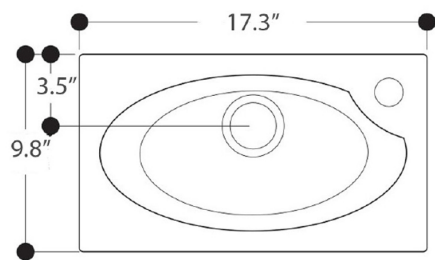

### SKU# | Options:

- Deca WSB5501F | Glossy White

\* WS Bath Collections reserves the right to revise dimensions or information on this sheet without notice

<b>Collection  </b> Whitestone	<b>Model  </b> Deca WSB5501F	Dimensions Metric <i>1 inch = 2.54 cm</i> <i>1 inch = 25.4 mm</i>	 1051 Lea Drive - Collegeville, PA 19426 Tel. 215 513 9400 - Fax 610 831 0215 <a href="http://www.ws bathcollections.com">www.ws bathcollections.com</a> - <a href="mailto:info@ws bathcollections.com">info@ws bathcollections.com</a>
-----------------------------------	---------------------------------	---	---

Collection  
Whitestone

Model |  
Deca WSB5501F

Dimensions Metric  
1 inch = 2.54 cm  
1 inch = 25.4 mm

**WS**®  
BATH  
COLLECTIONS

1051 Lea Drive - Collegeville, PA 19426  
Tel. 215 513 9400 - Fax 610 831 0215  
[www.ws bathcollections.com](http://www.ws bathcollections.com) - [info@ws bathcollections.com](mailto:info@ws bathcollections.com)

### Vessel/ countertop installation

Bolts

Silicone (optional)

Collection  
Whitestone

Model |  
Deca WSB5501F

Dimensions Metric  
*1 inch = 2.54 cm*  
*1 inch = 25.4 mm*

**WS**<sup>®</sup>  
**BATH**  
**COLLECTIONS**