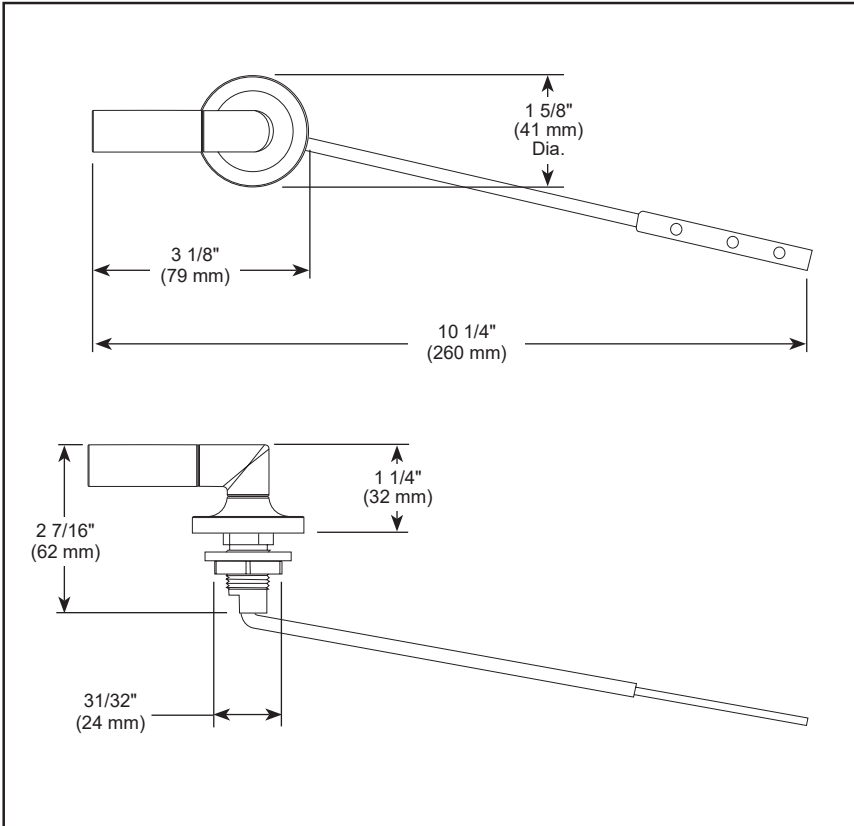

WARRANTY

- Parts and Finish – Lifetime limited warranty; or for commercial purchasers, 10 years for multi-family residential (apartments and condominiums) and 5 years for all other commercial uses, in each case from the date the product is received by the original purchaser or their authorized representative (installation contractor, etc.
- Please go to www.brizo.com for the complete details of our limited warranty.