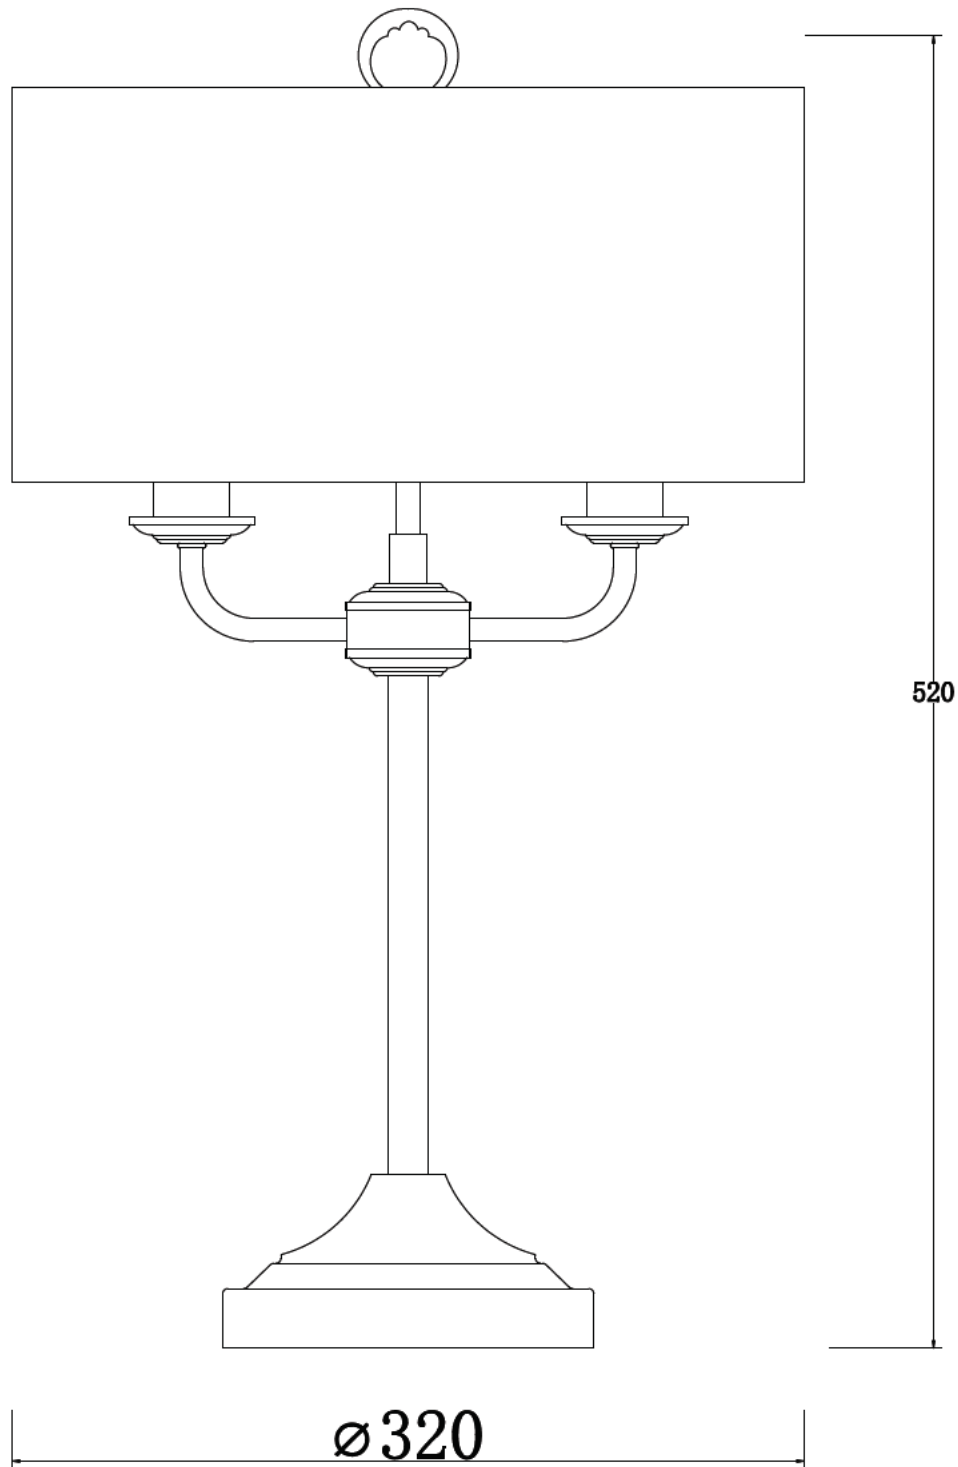

CERTIFICATION