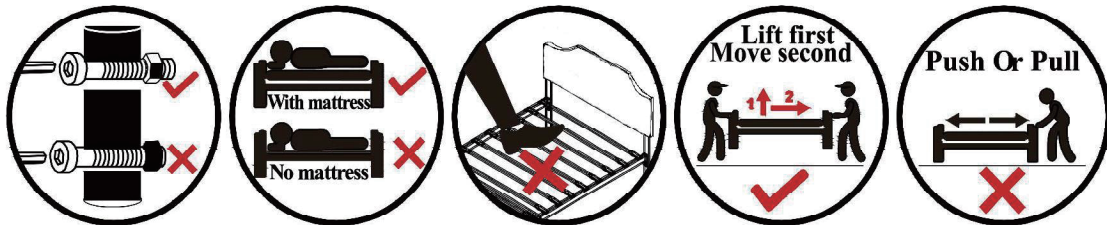

RETURN POLICY

We believe you will absolutely love your new product. But for some reason you want to return your item, please contact us within 30 days after receiving and ensure that the product which you want to return is in a good condition in the original box with all original certificates of purchase, manuals and accessories attached.

HOW TO MAINTAIN YOUR PRODUCT:

- Check the screws of the product are not loose from regular use.
- Do not use sharp instruments, rubbing alcohol, corrosive chemicals, or abrasive cleaners to clean the product.
- Do not keep the product in a damp environment for a long period of time. The damp environment may cause the iron components to rust and the plates to bulge and crack.

CAUTIONS!

How to find us?
Customer Service