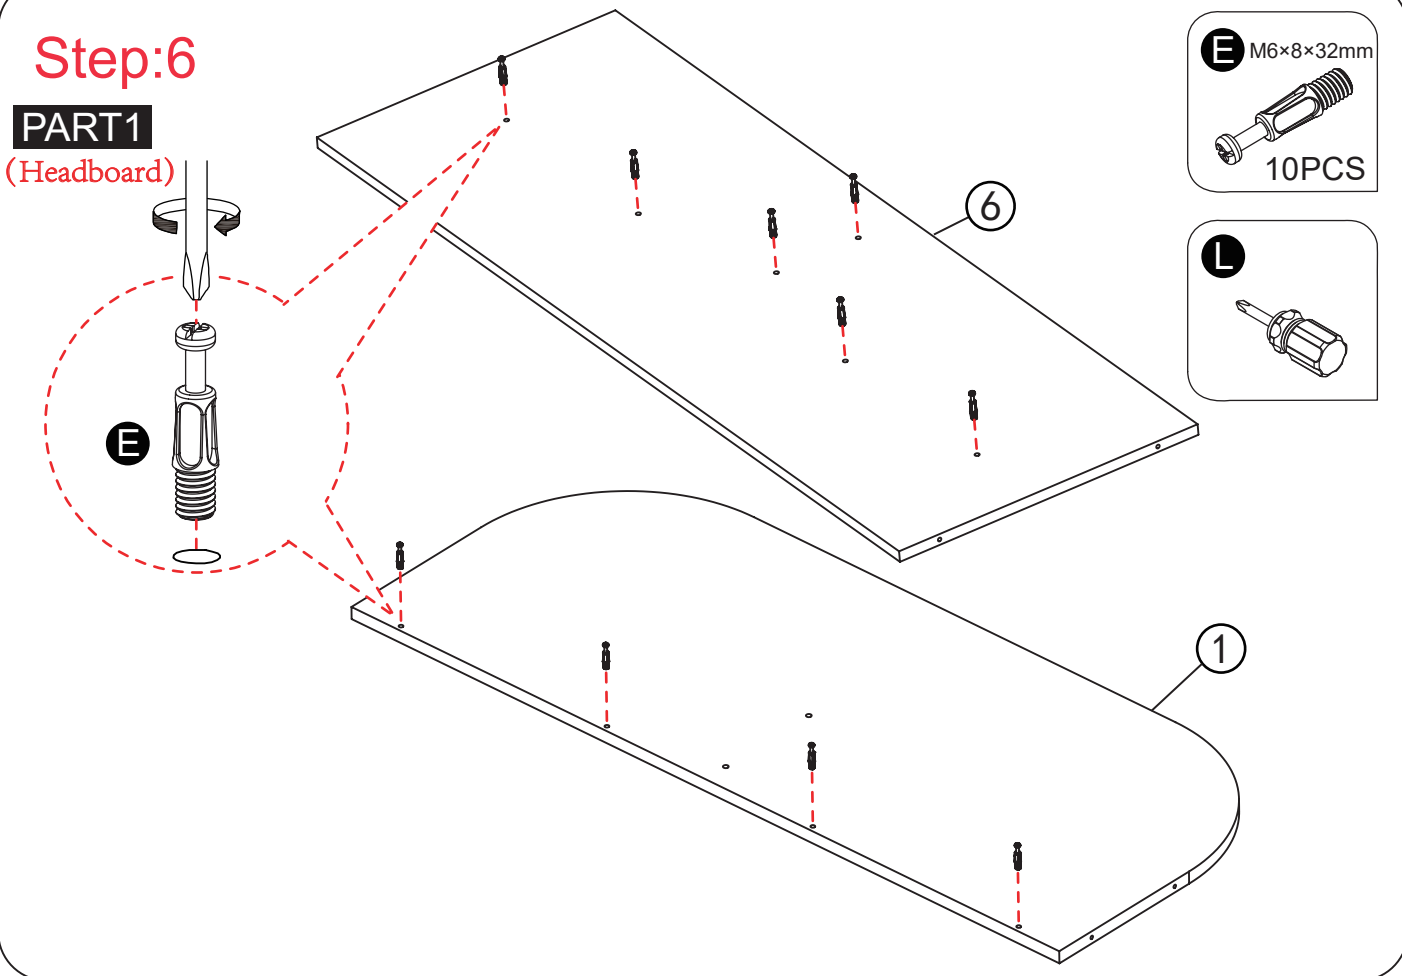

Step:6

PART 1
(Headboard)