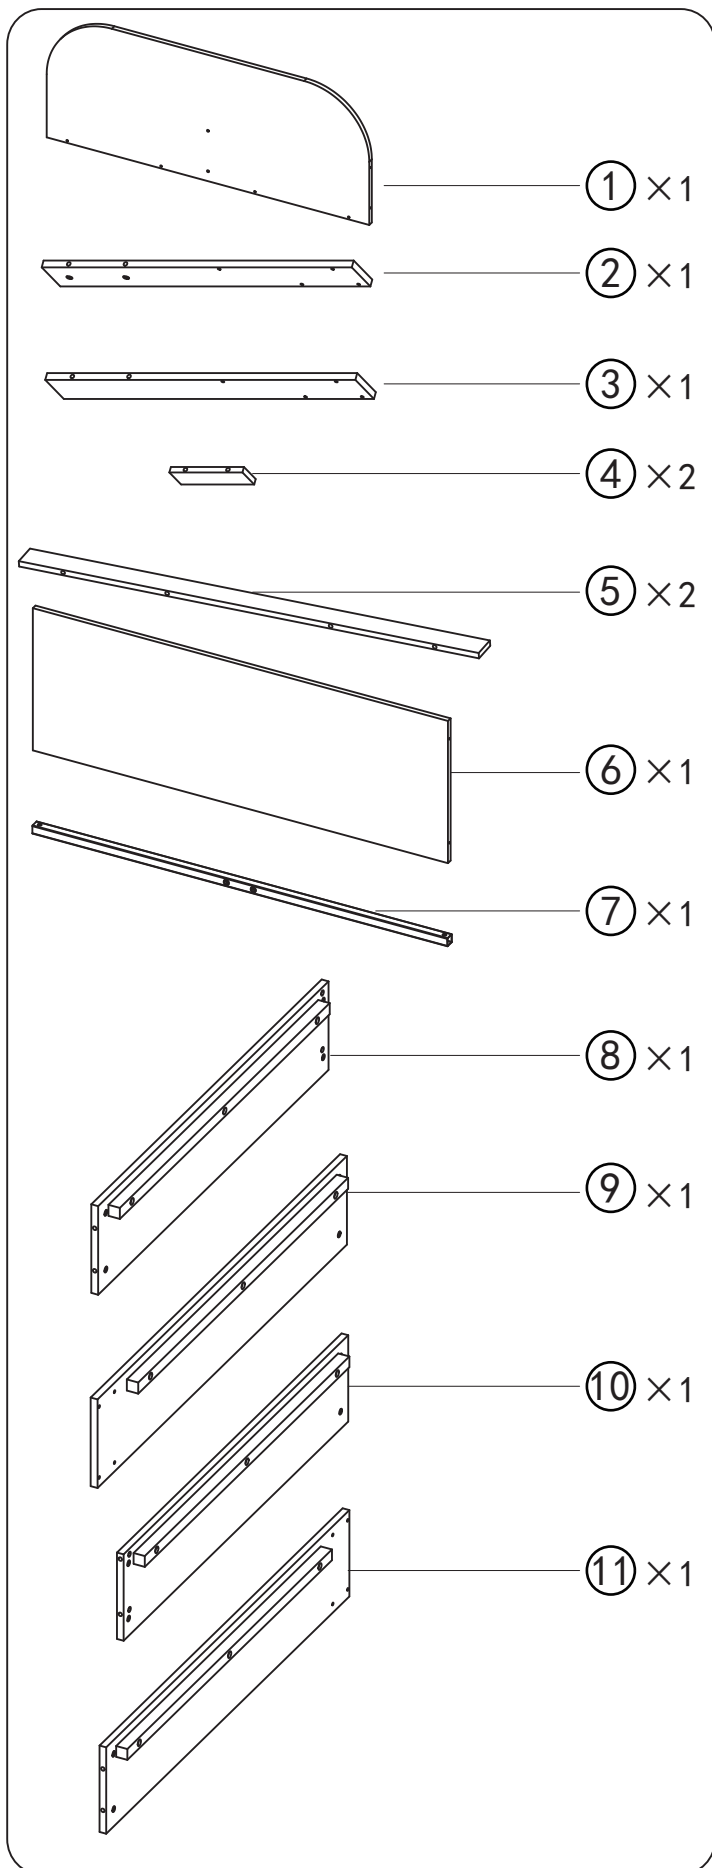

The assembly of this product can be quite intricate, so please follow the steps below patiently. I will assist you in completing the installation step by step:

- 1、 First, check the parts according to the parts section in the instruction manual. If there are any missing components, please contact us in a timely manner.
- 2、 Begin the installation, and make sure to follow each step rigorously and pay attention to the descriptions provided in the text.
- 3、 When installing the track section, please pay special attention to the position and direction of the track. If you have any questions or concerns, please contact us promptly.(If it is a product without the track,please disregard this step)
- 4、 Once you have completed the installation, you will have a very sturdy and durable item.

Note: Don't tighten all screws during installation.

Componets

Screws & Tools

A		M6×12mm	×20
B		M6×35mm	×9
C		M5×40mm	×20
D		ø8×30mm	×4
E		M6×8×32mm	×20
F		15×9.5mm	×20

G		M6×110mm	×4
H		M6×10mm	×4
I		2×25×900mm	×2
J		S3	×1
K		S4	×1
L			×1