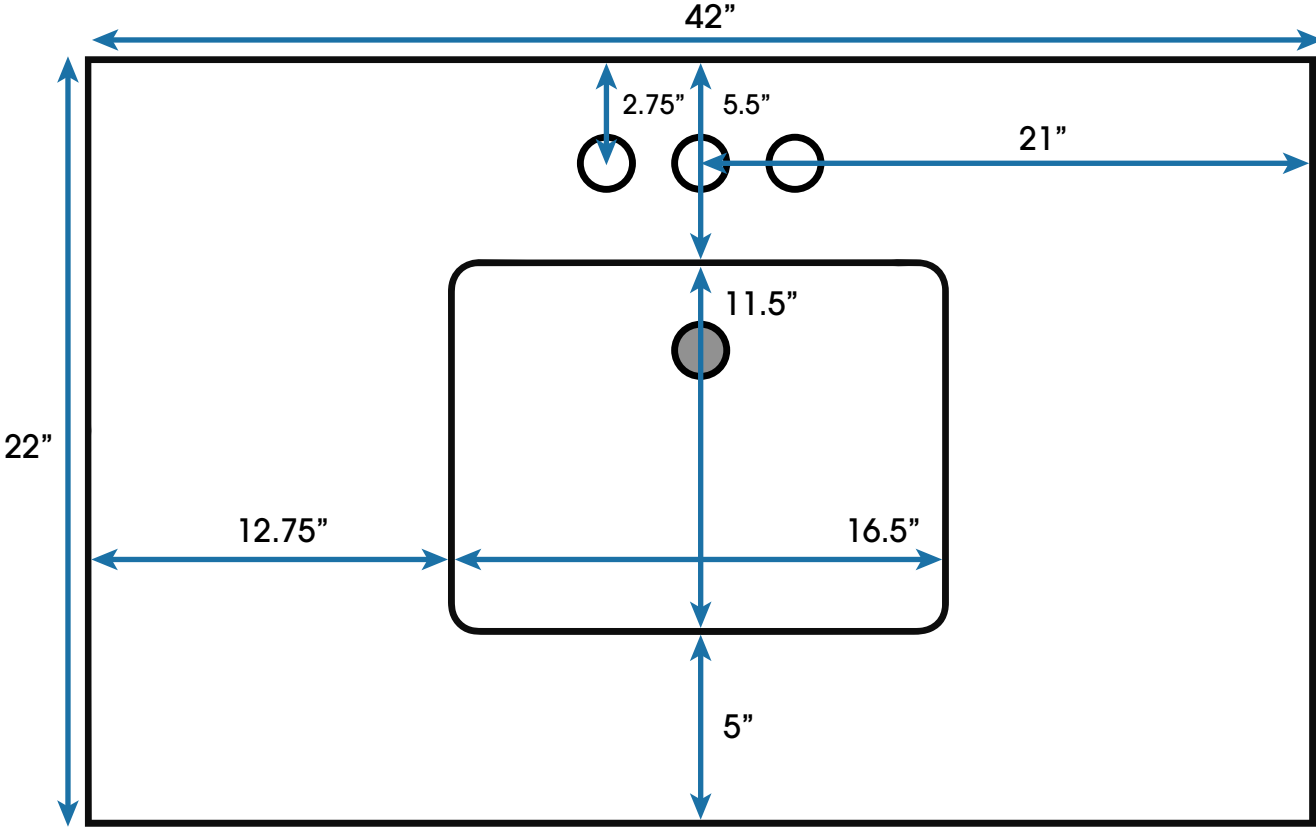

Copenhagen 42-inch Bath Vanity (Top View)

All measurements are approximate and rounded to the nearest quarter inch
Please allow for a slight margin of error