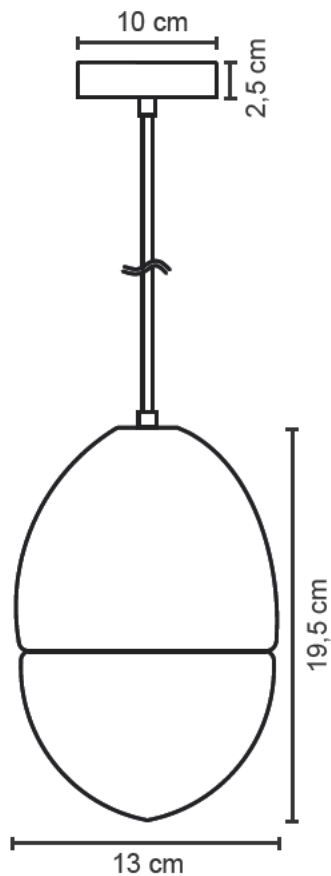

Pendant Lamp | 1x E27

Operating and Electrical

Input voltage	220-240 V
Input frequency	50/60 Hz
Socket type	E27
Socket quantity	1
Recommended bulb shape	A60
Distance to lighted objects	0,5 m
Wattage limitation	max. 25 W

Installation

Intended installation location	ceiling installation
Ambient temperature	max. 40 °C
Suitable wire gauge	0,75 mm ² – 1,5 mm ²
Stripping length	6 mm

Mechanical and Housing

Color (housing/ canopy):	Material:	Weight:
white / white	gypsum / steel	1,800 kg
grey / black		
stonegrey / black		
sandstone-white / white	concrete / steel	1,900 kg
sandstone-black / black		

Accessories

Installation material	2x fischer DUOPOWER 6x30 2x fischer PZ2 screw 4,5x40
Additional accessories	1x sand paper (P600)