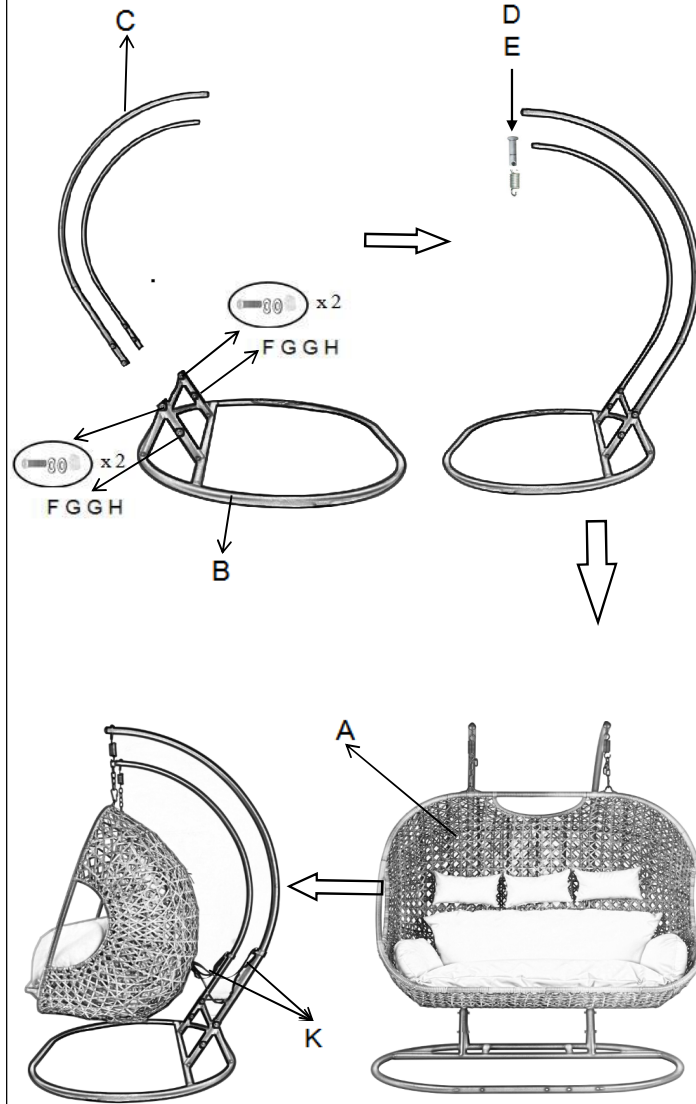

IMPORTANT: READ CAREFULLY AND RETAIN FOR FUTURE REFERENCE

Assembly Instructions

A		1PC
B		1PC
C		2PC
D		2PC
E		2PC
F		4PC
G		8 PC
H		4 PC
I		1PC
J		1PC
K		2PC

IMPORTANT & WARNINGS:

- . Remove all parts from packaging carefully.
- . This is a heavy unit!! When assembling and unassembling we recommend that 2 or more adults are involved.
- . Keep children & Pets away when assembling or unassembling.
- . Do not climb on the frame
- . This product is not a toy and should NOT be used as a swing under any circumstances as this could result in injury.
- . Max recommended weight is 300Kgs/ 660Lbs.
- . This product is only designed to seat 3 person at any given time. DO NOT exceed this as this could damage the product and cause injury; and void your warranty.
- . Keep all flame and heat sources well away from this product at all times.
- . Take care not to trap fingers whilst assembling and unassembling.
- . When not in use please store away in a cool and dry place away from any heat source.