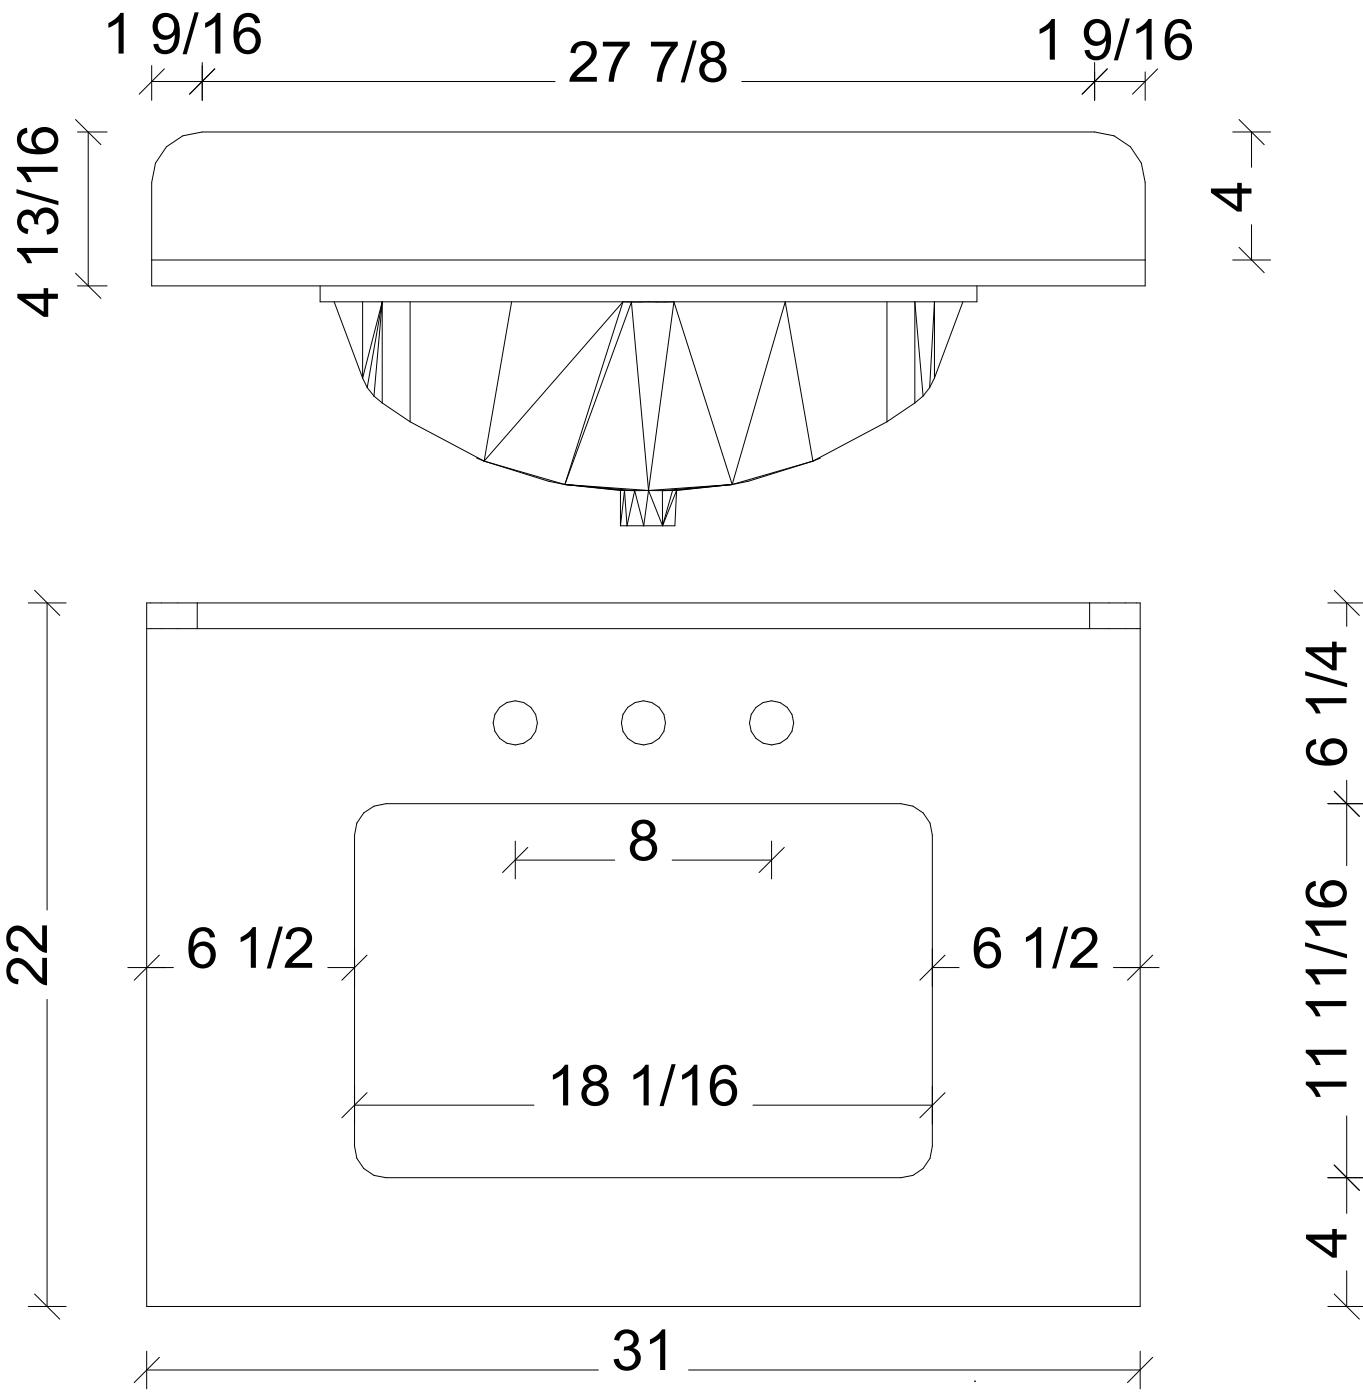

STRASSER

CABINET DETAILS

Range Caroline

Mount Legs

Size 30 Inch

SKU

Bowl Option

NOTES

Revision

Date 01/19/26

DIMENSIONS SHOWN ARE IN INCHES,
ARE NOMINAL ONLY AND SUBJECT TO
CHANGE AT ANY TIME.
DO NOT SCALE DRAWINGS.
INSTALLER TO CONFIRM ALL
DIMENSIONS ON-SITE PRIOR TO
INSTALL.
E&OE.

Copyright ©

STRASSER

14237 NE 200TH Street,
Woodinville, WA 98072
www.strasserwood.com
800 445 0494

STRASSER

CABINET DETAILS

Range 30 inch Top RB 3TH

Mount

Size

SKU

Bowl Option

NOTES

Revision

Date 01/19/26

DIMENSIONS SHOWN ARE IN INCHES, ARE NOMINAL ONLY AND SUBJECT TO CHANGE AT ANY TIME. DO NOT SCALE DRAWINGS. INSTALLER TO CONFIRM ALL DIMENSIONS ON-SITE PRIOR TO INSTALL. E&OE.