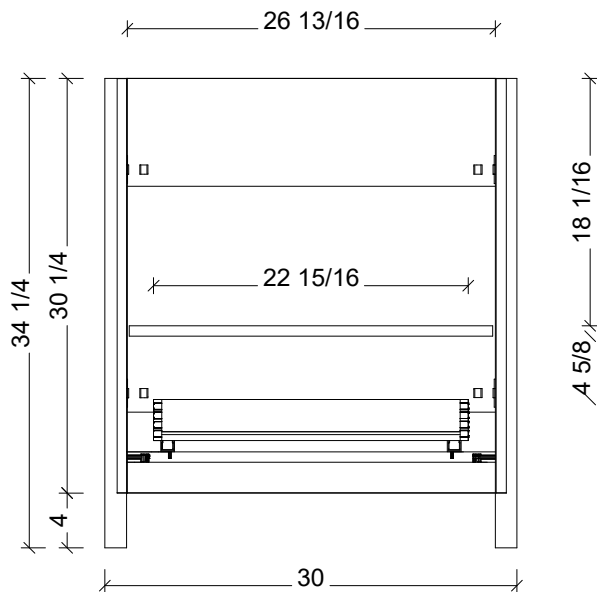

STRASSER

CABINET DETAILS

Range Caroline

Mount Legs

Size 30 Inch

SKU

Bowl Option

NOTES

Revision

Date 01/19/26

DIMENSIONS SHOWN ARE IN INCHES,
ARE NOMINAL ONLY AND SUBJECT TO
CHANGE AT ANY TIME.
DO NOT SCALE DRAWINGS.
INSTALLER TO CONFIRM ALL
DIMENSIONS ON-SITE PRIOR TO
INSTALL.
E&OE.

Copyright ©

STRASSER

14237 NE 200TH Street,
Woodinville, WA 98072
www.strasserwood.com
800 445 0494

STRASSER

CABINET DETAILS

Range 30 inch Top RB 3TH

Mount

Size

SKU

Bowl Option

NOTES

Revision

Date 01/19/26

DIMENSIONS SHOWN ARE IN INCHES, ARE NOMINAL ONLY AND SUBJECT TO CHANGE AT ANY TIME. DO NOT SCALE DRAWINGS. INSTALLER TO CONFIRM ALL DIMENSIONS ON-SITE PRIOR TO INSTALL. E&OE.