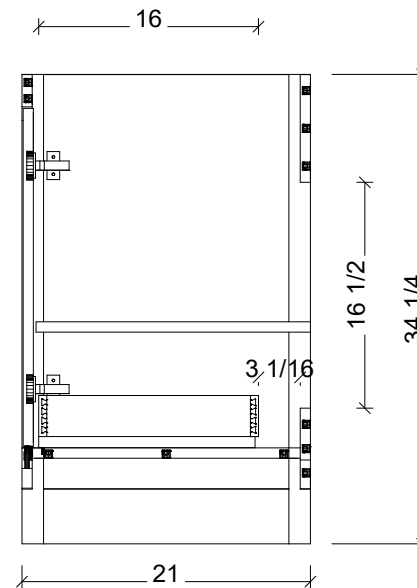

STRASSER

CABINET DETAILS

Range Caroline

Mount Legs

Size 30 Inch

SKU

Bowl Option

NOTES

Revision

Date 01/19/26

DIMENSIONS SHOWN ARE IN INCHES,
ARE NOMINAL ONLY AND SUBJECT TO
CHANGE AT ANY TIME.
DO NOT SCALE DRAWINGS.
INSTALLER TO CONFIRM ALL
DIMENSIONS ON-SITE PRIOR TO
INSTALL.
E&OE.

Copyright ©

STRASSER

14237 NE 200TH Street,
Woodinville, WA 98072
www.strasserwood.com
800 445 0494

STRASSER

CABINET DETAILS

Range 30 inch Top RB 3TH

Mount

Size

SKU

Bowl Option

NOTES

Revision

Date 01/19/26

DIMENSIONS SHOWN ARE IN INCHES, ARE NOMINAL ONLY AND SUBJECT TO CHANGE AT ANY TIME. DO NOT SCALE DRAWINGS. INSTALLER TO CONFIRM ALL DIMENSIONS ON-SITE PRIOR TO INSTALL. E&OE.