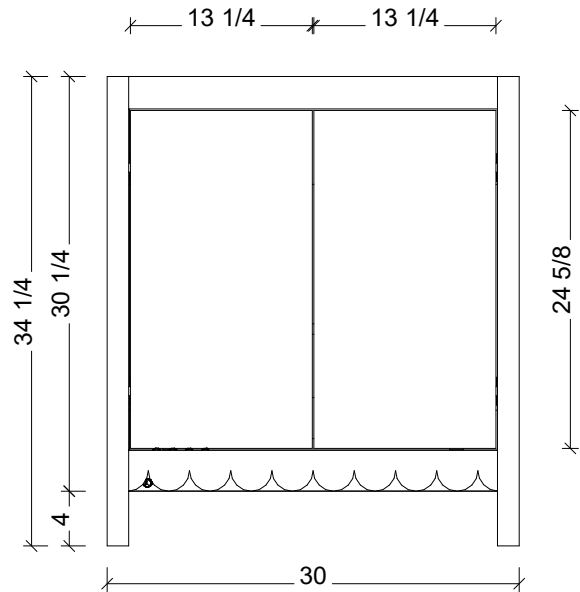

STRASSER

CABINET DETAILS

Range Caroline

Mount Legs

Size 30 Inch

SKU

Bowl Option

NOTES

Revision

Date 01/19/26

DIMENSIONS SHOWN ARE IN INCHES,
ARE NOMINAL ONLY AND SUBJECT TO
CHANGE AT ANY TIME.
DO NOT SCALE DRAWINGS.
INSTALLER TO CONFIRM ALL
DIMENSIONS ON-SITE PRIOR TO
INSTALL.
E&OE.

Copyright ©

STRASSER

14237 NE 200TH Street,
Woodinville, WA 98072
www.strasserwood.com
800 445 0494