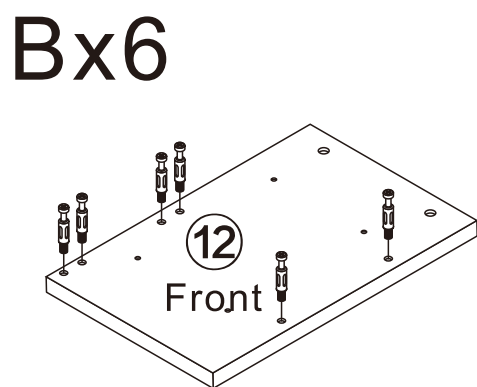

7055#

BOOKCASE

2 Persons

SCAN for Video Instructions
on how to Assemble this Desk

L600*W300*H2180MM

Installation Instructions

Notes: Don't tighten screws completely at first, just in case parts were assembled wrongly and need disassemble. Tighten screws at last when all parts are put together.

Disassembly and installation of accessories

A 58PCS	B 58PCS	C 24PCS	D 6PCS	E 12PCS	F 16PCS	G 14PCS	 Tools Recommended
							
15*10mm	6*28mm	3.5*14mm	Three-section Rail	3.5*40mm	Φ5*8mm	φ 15mm	

17

3PCS

18

1PCS

19

2PCS

20

1

B	58PCS
6*28mm	

2

Dx6

D₁

D₂

D₁ 6PCS

Three-section Rail

3

D₁X6

D₁X6
CX2X6

C 12PCS

3.5*14mm