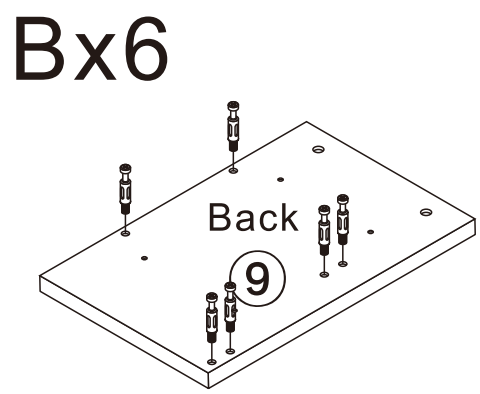

7055#

BOOKCASE

2 Persons

SCAN for Video Instructions
on how to Assemble this Desk

L600*W300*H2180MM

Installation Instructions

Notes: Don't tighten screws completely at first, just in case parts were assembled wrongly and need disassemble. Tighten screws at last when all parts are put together.

Disassembly and installation of accessories

A 58PCS	B 58PCS	C 24PCS	D 6PCS	E 12PCS	F 16PCS	G 14PCS	 Tools Recommended
							
15*10mm	6*28mm	3.5*14mm	Three-section Rail	3.5*40mm	Φ5*8mm	φ 15mm	

17

3PCS

18

1PCS

19

2PCS

20

1

B	58PCS
6*28mm	

2

Dx6

D₁

D₂

D₁ 6PCS

Three-section Rail

3

D₁X6

D₁X6
CX2X6

C 12PCS

3.5*14mm