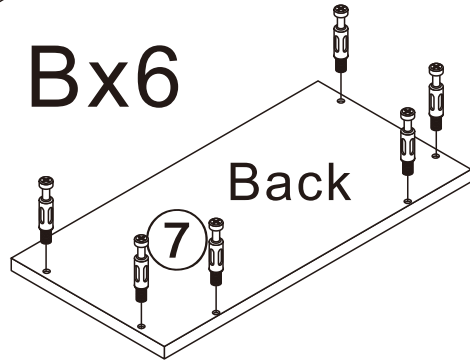

7055#

BOOKCASE

2 Persons

SCAN for Video Instructions
on how to Assemble this Desk

L600*W300*H2180MM

Installation Instructions

Notes: Don't tighten screws completely at first, just in case parts were assembled wrongly and need disassemble. Tighten screws at last when all parts are put together.

Disassembly and installation of accessories

A 58PCS	B 58PCS	C 24PCS	D 6PCS	E 12PCS	F 16PCS	G 14PCS	 Tools Recommended
							
15*10mm	6*28mm	3.5*14mm	Three-section Rail	3.5*40mm	Φ5*8mm	φ 15mm	

17

3PCS

18

1PCS

19

2PCS

20

1

B	58PCS
6*28mm	

2

Dx6

D₁

D₂

D₁ 6PCS

Three-section Rail

3

D₁X6

D₁X6
CX2X6

C 12PCS

3.5*14mm