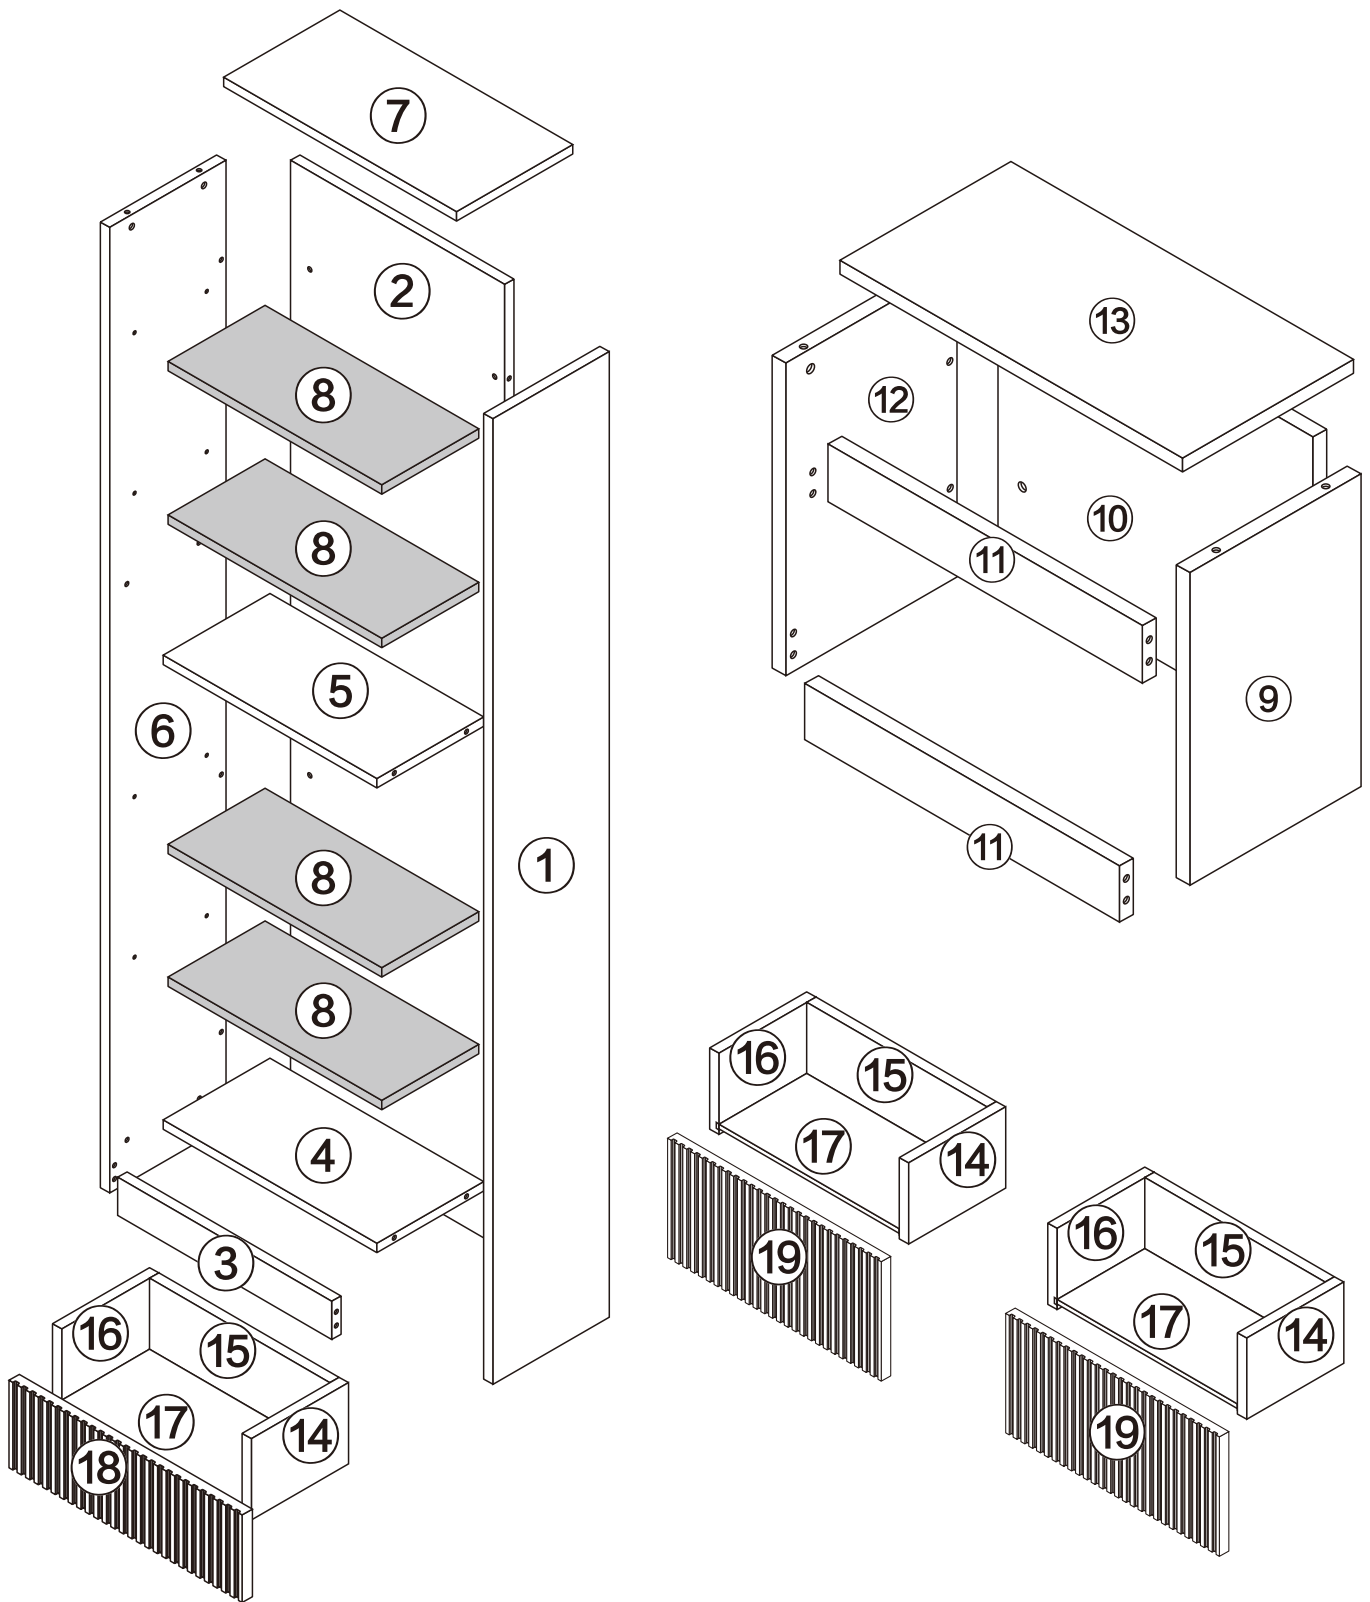

7055#

BOOKCASE

2 Persons

SCAN for Video Instructions
on how to Assemble this Desk

L600*W300*H2180MM

Installation Instructions

Notes: Don't tighten screws completely at first, just in case parts were assembled wrongly and need disassemble. Tighten screws at last when all parts are put together.

Disassembly and installation of accessories

A 58PCS	B 58PCS	C 24PCS	D 6PCS	E 12PCS	F 16PCS	G 14PCS	 Tools Recommended
							
15*10mm	6*28mm	3.5*14mm	Three-section Rail	3.5*40mm	Φ5*8mm	φ 15mm	

17

3PCS

18

1PCS

D₂

D₁ 6PCS

Three-section Rail

3

D₁X6

D₁X6
CX2X6

C 12PCS

3.5*14mm

D₁ 6PCS

Three-section Rail

4

A	4PCS
	
15*10mm	

5

A	4PCS
	
15*10mm	

6

A	2PCS
	
15*10mm	