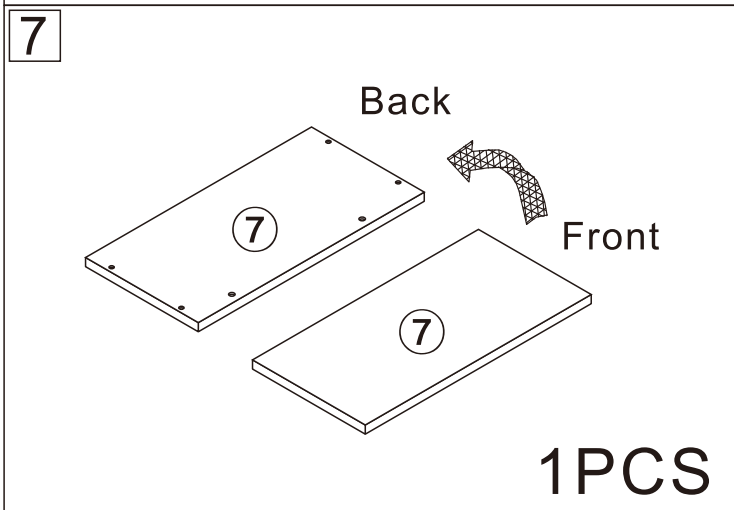

7055#

BOOKCASE

2 Persons

SCAN for Video Instructions
on how to Assemble this Desk

L600*W300*H2180MM

Installation Instructions

Notes: Don't tighten screws completely at first, just in case parts were assembled wrongly and need disassemble. Tighten screws at last when all parts are put together.

Disassembly and installation of accessories

A 58PCS	B 58PCS	C 24PCS	D 6PCS	E 12PCS	F 16PCS	G 14PCS	 Tools Recommended
							
15*10mm	6*28mm	3.5*14mm	Three-section Rail	3.5*40mm	Φ5*8mm	φ 15mm	

17

3PCS

18

1PCS

19

2PCS

20

1

B	58PCS
6*28mm	

2

Dx6

D₁

D₁ 6PCS

Three-section Rail

4

A	4PCS
	
15*10mm	

5

A	4PCS
	
15*10mm	

6

A	2PCS
	
15*10mm	