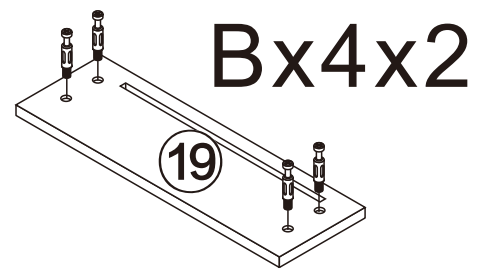

7055#

BOOKCASE

2 Persons

SCAN for Video Instructions
on how to Assemble this Desk

L600*W300*H2180MM

Installation Instructions

Notes: Don't tighten screws completely at first, just in case parts were assembled wrongly and need disassemble. Tighten screws at last when all parts are put together.

Disassembly and installation of accessories

A 58PCS	B 58PCS	C 24PCS	D 6PCS	E 12PCS	F 16PCS	G 14PCS	 Tools Recommended
							
15*10mm	6*28mm	3.5*14mm	Three-section Rail	3.5*40mm	Φ5*8mm	φ 15mm	

17

3PCS

18

1PCS

19

2PCS

20

1

B	58PCS
6*28mm	

2

Dx6

D₁

D₁ 6PCS

Three-section Rail

4

A	4PCS
	
15*10mm	

5

A	4PCS
	
15*10mm	

6

A	2PCS
	
15*10mm	