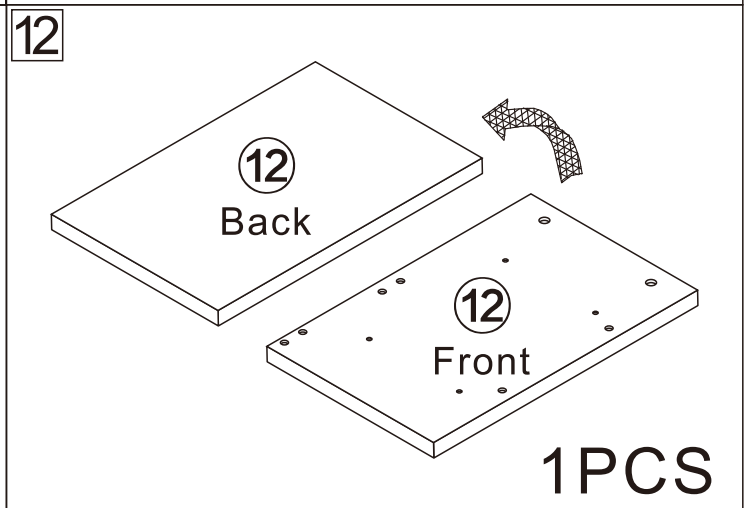

7055#

BOOKCASE

2 Persons

SCAN for Video Instructions
on how to Assemble this Desk

L600*W300*H2180MM

Installation Instructions

Notes: Don't tighten screws completely at first, just in case parts were assembled wrongly and need disassemble. Tighten screws at last when all parts are put together.

Disassembly and installation of accessories

A 58PCS	B 58PCS	C 24PCS	D 6PCS	E 12PCS	F 16PCS	G 14PCS	 Tools Recommended
							
15*10mm	6*28mm	3.5*14mm	Three-section Rail	3.5*40mm	Φ5*8mm	φ 15mm	

17

3PCS

18

1PCS

19

2PCS

20

1

B	58PCS
6*28mm	

2

Dx6

D₁

D₁ 6PCS

Three-section Rail

4

A	4PCS
	
15*10mm	

5

A	4PCS
	
15*10mm	

6

A	2PCS
	
15*10mm	