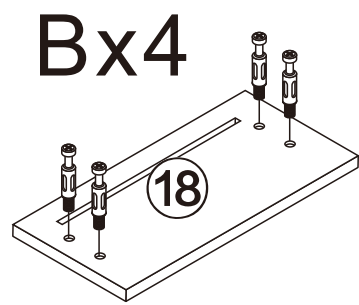

Disassembly and installation of accessories

A 58PCS	B 58PCS	C 24PCS	D 6PCS	E 12PCS	F 16PCS	G 14PCS	 Tools Recommended
							
15*10mm	6*28mm	3.5*14mm	Three-section Rail	3.5*40mm	Φ5*8mm	φ 15mm	

17

3PCS

18

1PCS

19

2PCS

20

1

B	58PCS
6*28mm	

2

Dx6

D₁

D₂

D₁ 6PCS

Three-section Rail

3

D₁X6

D₁X6
CX2X6

C 12PCS

3.5*14mm

D₁ 6PCS

Three-section Rail

4

A	4PCS
	
15*10mm	

5

A	4PCS
	
15*10mm	

6

A	2PCS
	
15*10mm	