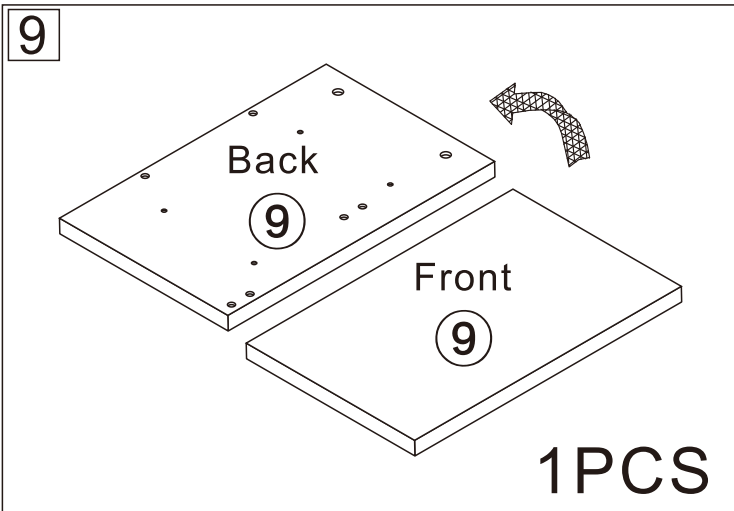

7055#

BOOKCASE

2 Persons

SCAN for Video Instructions
on how to Assemble this Desk

L600*W300*H2180MM

Installation Instructions

Notes: Don't tighten screws completely at first, just in case parts were assembled wrongly and need disassemble. Tighten screws at last when all parts are put together.

Disassembly and installation of accessories

A 58PCS	B 58PCS	C 24PCS	D 6PCS	E 12PCS	F 16PCS	G 14PCS	 Tools Recommended
							
15*10mm	6*28mm	3.5*14mm	Three-section Rail	3.5*40mm	Φ5*8mm	φ 15mm	

17

3PCS

18

1PCS

19

2PCS

20

1

B	58PCS
6*28mm	

2

Dx6

D₁

D₁ 6PCS

Three-section Rail

4

A	4PCS
	
15*10mm	

5

A	4PCS
	
15*10mm	

6

A	2PCS
	
15*10mm	