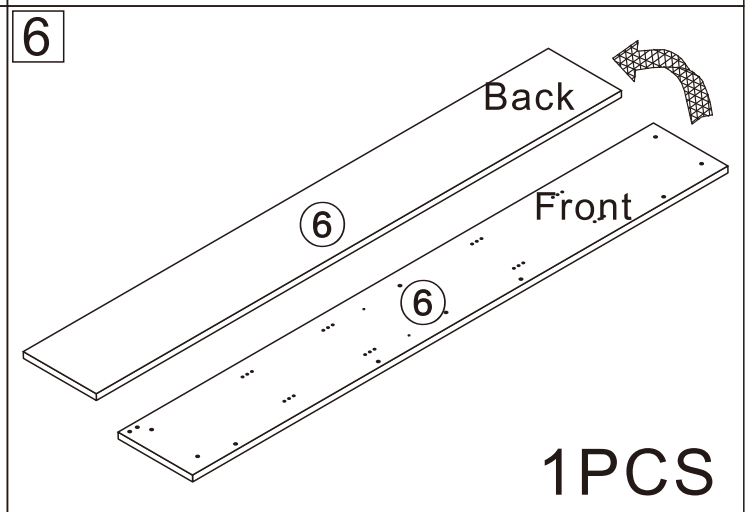

7055#

BOOKCASE

2 Persons

SCAN for Video Instructions
on how to Assemble this Desk

L600*W300*H2180MM

Installation Instructions

Notes: Don't tighten screws completely at first, just in case parts were assembled wrongly and need disassemble. Tighten screws at last when all parts are put together.

Disassembly and installation of accessories

A 58PCS	B 58PCS	C 24PCS	D 6PCS	E 12PCS	F 16PCS	G 14PCS	 Tools Recommended
							
15*10mm	6*28mm	3.5*14mm	Three-section Rail	3.5*40mm	Φ5*8mm	φ 15mm	

17

3PCS

18

1PCS

19

2PCS

20

1

B	58PCS
6*28mm	

2

Dx6

D₁

D₁ 6PCS

Three-section Rail

4

A	4PCS
	
15*10mm	

5

A	4PCS
	
15*10mm	

6

A	2PCS
	
15*10mm	