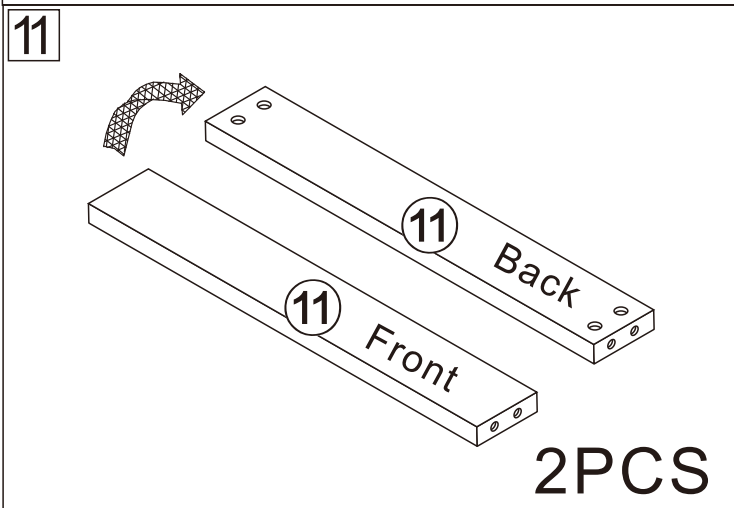

7055#

BOOKCASE

2 Persons

SCAN for Video Instructions
on how to Assemble this Desk

L600*W300*H2180MM

Installation Instructions

Notes: Don't tighten screws completely at first, just in case parts were assembled wrongly and need disassemble. Tighten screws at last when all parts are put together.

Disassembly and installation of accessories

A 58PCS	B 58PCS	C 24PCS	D 6PCS	E 12PCS	F 16PCS	G 14PCS	 Tools Recommended
							
15*10mm	6*28mm	3.5*14mm	Three-section Rail	3.5*40mm	Φ5*8mm	φ 15mm	

17

3PCS

18

1PCS

19

2PCS

20

1

B	58PCS
6*28mm	

2

Dx6

D₁

D₁ 6PCS

Three-section Rail

4

A	4PCS
	
15*10mm	

5

A	4PCS
	
15*10mm	

6

A	2PCS
	
15*10mm	