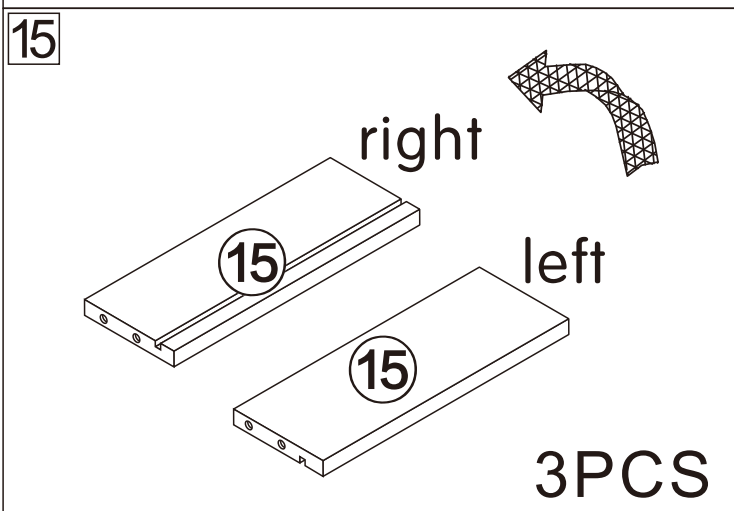

7055#

BOOKCASE

2 Persons

SCAN for Video Instructions
on how to Assemble this Desk

L600*W300*H2180MM

Installation Instructions

Notes: Don't tighten screws completely at first, just in case parts were assembled wrongly and need disassemble. Tighten screws at last when all parts are put together.

Disassembly and installation of accessories

A 58PCS	B 58PCS	C 24PCS	D 6PCS	E 12PCS	F 16PCS	G 14PCS	 Tools Recommended
							
15*10mm	6*28mm	3.5*14mm	Three-section Rail	3.5*40mm	Φ5*8mm	φ 15mm	

17

3PCS

18

1PCS

19

2PCS

20

1

B	58PCS
6*28mm	

2

Dx6

D₁

D₁ 6PCS

Three-section Rail

4

A	4PCS
	
15*10mm	

5

A	4PCS
	
15*10mm	

6

A	2PCS
	
15*10mm	