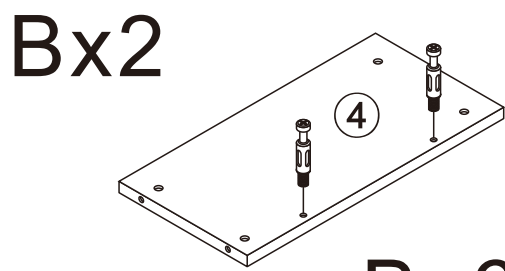

1

B	58PCS
6*28mm