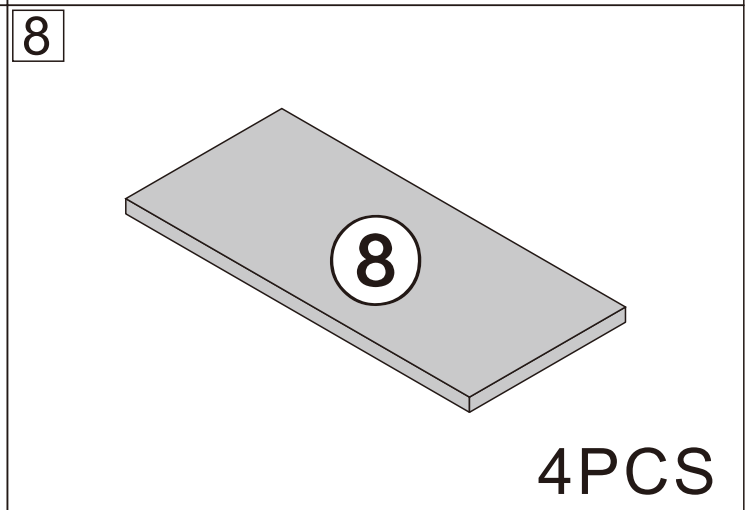

7055#

BOOKCASE

2 Persons

SCAN for Video Instructions
on how to Assemble this Desk

L600*W300*H2180MM

Installation Instructions

Notes: Don't tighten screws completely at first, just in case parts were assembled wrongly and need disassemble. Tighten screws at last when all parts are put together.

Disassembly and installation of accessories

A 58PCS	B 58PCS	C 24PCS	D 6PCS	E 12PCS	F 16PCS	G 14PCS	 Tools Recommended
							
15*10mm	6*28mm	3.5*14mm	Three-section Rail	3.5*40mm	Φ5*8mm	φ 15mm	

17

3PCS

18

1PCS

19

2PCS

20

1

B	58PCS
6*28mm	

2

Dx6

D₁

D₁ 6PCS

Three-section Rail

4

A	4PCS
	
15*10mm	

5

A	4PCS
	
15*10mm	

6

A	2PCS
	
15*10mm	