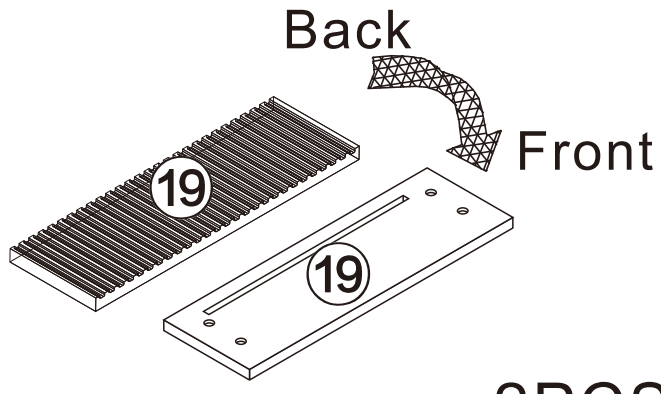

7055#

BOOKCASE

2 Persons

SCAN for Video Instructions
on how to Assemble this Desk

L600*W300*H2180MM

Installation Instructions

Notes: Don't tighten screws completely at first, just in case parts were assembled wrongly and need disassemble. Tighten screws at last when all parts are put together.

Disassembly and installation of accessories

A 58PCS	B 58PCS	C 24PCS	D 6PCS	E 12PCS	F 16PCS	G 14PCS	 Tools Recommended
							
15*10mm	6*28mm	3.5*14mm	Three-section Rail	3.5*40mm	Φ5*8mm	φ 15mm	

17

3PCS

18

1PCS

19

2PCS

20

1

B	58PCS
6*28mm	

2

Dx6

D₁

D₂

D₁ 6PCS

Three-section Rail

3

D₁X6

D₁X6
CX2X6

C 12PCS

3.5*14mm