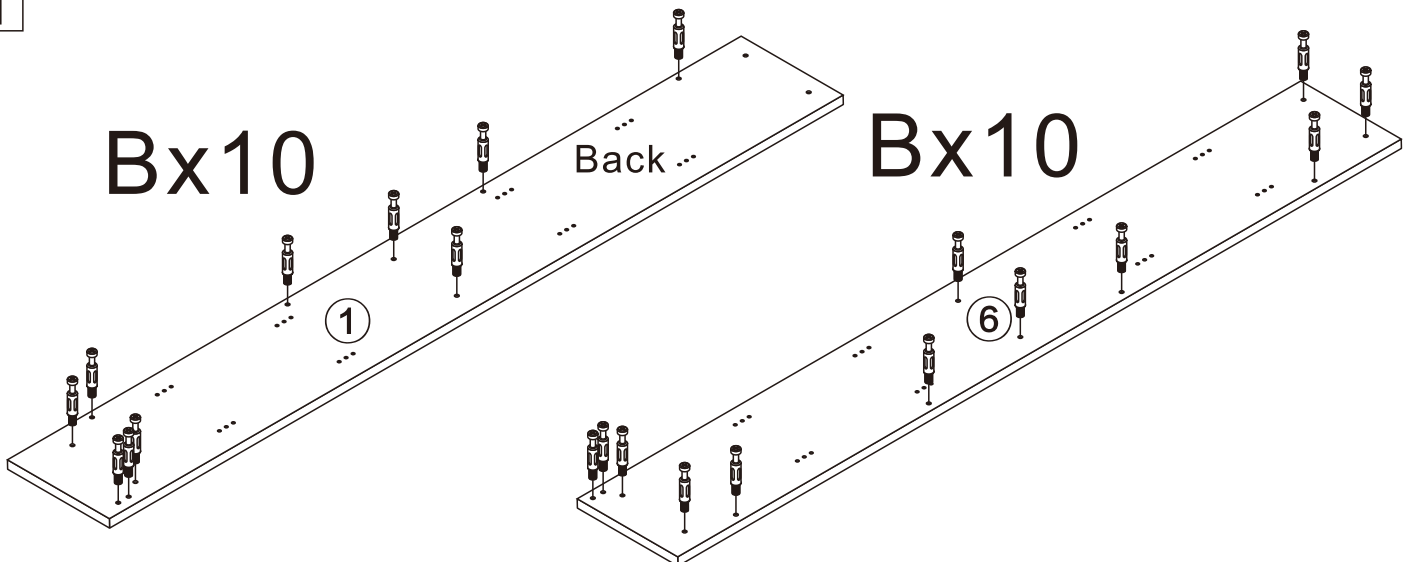

7055#

BOOKCASE

2 Persons

SCAN for Video Instructions
on how to Assemble this Desk

L600*W300*H2180MM

Installation Instructions

Notes: Don't tighten screws completely at first, just in case parts were assembled wrongly and need disassemble. Tighten screws at last when all parts are put together.

Disassembly and installation of accessories

A 58PCS	B 58PCS	C 24PCS	D 6PCS	E 12PCS	F 16PCS	G 14PCS	 Tools Recommended
							
15*10mm	6*28mm	3.5*14mm	Three-section Rail	3.5*40mm	Φ5*8mm	φ 15mm	

17

3PCS

18

1PCS

19

2PCS

20

1

B	58PCS
6*28mm	

2

Dx6

D₁

D₁ 6PCS

Three-section Rail

4

A	4PCS
	
15*10mm	

5

A	4PCS
	
15*10mm	

6

A	2PCS
	
15*10mm	