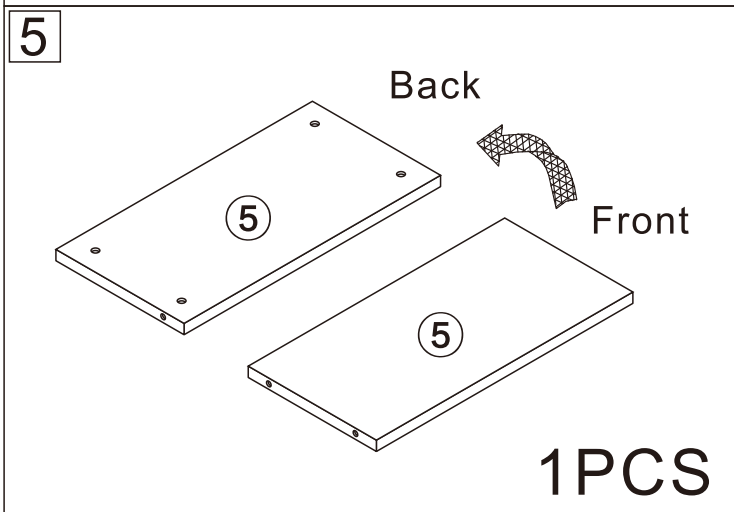

7055#

BOOKCASE

2 Persons

SCAN for Video Instructions
on how to Assemble this Desk

L600*W300*H2180MM

Installation Instructions

Notes: Don't tighten screws completely at first, just in case parts were assembled wrongly and need disassemble. Tighten screws at last when all parts are put together.

Disassembly and installation of accessories

A 58PCS	B 58PCS	C 24PCS	D 6PCS	E 12PCS	F 16PCS	G 14PCS	 Tools Recommended
							
15*10mm	6*28mm	3.5*14mm	Three-section Rail	3.5*40mm	Φ5*8mm	φ 15mm	

17

3PCS

18

1PCS

19

2PCS

20

1

B	58PCS
6*28mm	

2

Dx6

D₁

D₁ 6PCS

Three-section Rail

4

A	4PCS
	
15*10mm	

5

A	4PCS
	
15*10mm	

6

A	2PCS
	
15*10mm	