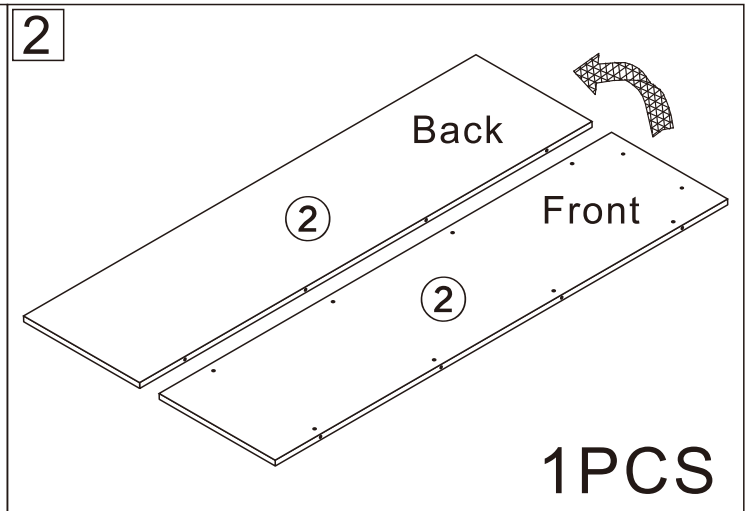

7055#

BOOKCASE

2 Persons

SCAN for Video Instructions
on how to Assemble this Desk

L600*W300*H2180MM

Installation Instructions

Notes: Don't tighten screws completely at first, just in case parts were assembled wrongly and need disassemble. Tighten screws at last when all parts are put together.

Disassembly and installation of accessories

A 58PCS	B 58PCS	C 24PCS	D 6PCS	E 12PCS	F 16PCS	G 14PCS	 Tools Recommended
							
15*10mm	6*28mm	3.5*14mm	Three-section Rail	3.5*40mm	Φ5*8mm	φ 15mm	

17

3PCS

18

1PCS