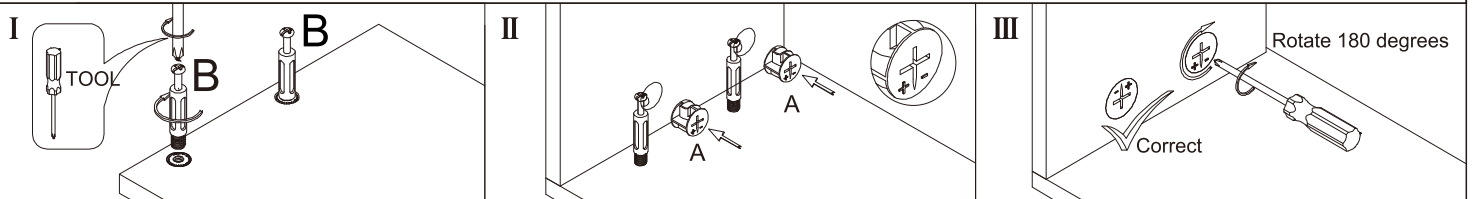

7055#

BOOKCASE

2 Persons

SCAN for Video Instructions
on how to Assemble this Desk

L600*W300*H2180MM

Installation Instructions

Notes: Don't tighten screws completely at first, just in case parts were assembled wrongly and need disassemble. Tighten screws at last when all parts are put together.

Disassembly and installation of accessories

A 58PCS	B 58PCS	C 24PCS	D 6PCS	E 12PCS	F 16PCS	G 14PCS	 Tools Recommended
							
15*10mm	6*28mm	3.5*14mm	Three-section Rail	3.5*40mm	Φ5*8mm	φ 15mm	

17

3PCS

18

1PCS