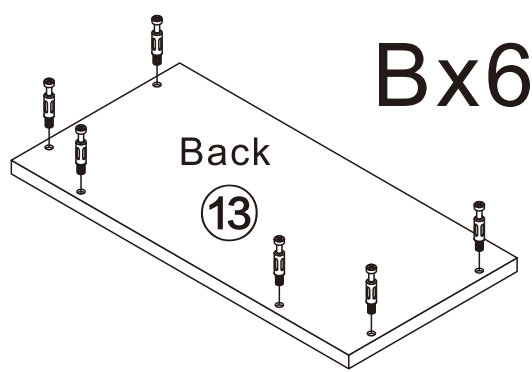

7055#

BOOKCASE

2 Persons

SCAN for Video Instructions
on how to Assemble this Desk

L600*W300*H2180MM

Installation Instructions

Notes: Don't tighten screws completely at first, just in case parts were assembled wrongly and need disassemble. Tighten screws at last when all parts are put together.

Disassembly and installation of accessories

A 58PCS	B 58PCS	C 24PCS	D 6PCS	E 12PCS	F 16PCS	G 14PCS	 Tools Recommended
							
15*10mm	6*28mm	3.5*14mm	Three-section Rail	3.5*40mm	Φ5*8mm	φ 15mm	

17

3PCS

18

1PCS

19

2PCS

20

1

B	58PCS
6*28mm	

2

Dx6

D₁