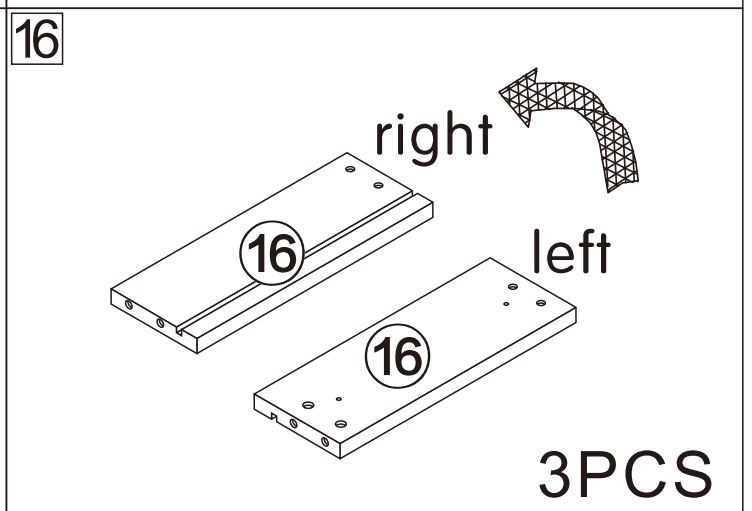

7055#

BOOKCASE

2 Persons

SCAN for Video Instructions
on how to Assemble this Desk

L600*W300*H2180MM

Installation Instructions

Notes: Don't tighten screws completely at first, just in case parts were assembled wrongly and need disassemble. Tighten screws at last when all parts are put together.

Disassembly and installation of accessories

A 58PCS	B 58PCS	C 24PCS	D 6PCS	E 12PCS	F 16PCS	G 14PCS	 Tools Recommended
							
15*10mm	6*28mm	3.5*14mm	Three-section Rail	3.5*40mm	Φ5*8mm	φ 15mm	

17

3PCS

18

1PCS

19

2PCS

20

1

B	58PCS
6*28mm	

2

Dx6

D₁

D₁ 6PCS

Three-section Rail

4

A	4PCS
	
15*10mm	

5

A	4PCS
	
15*10mm	

6

A	2PCS
	
15*10mm	