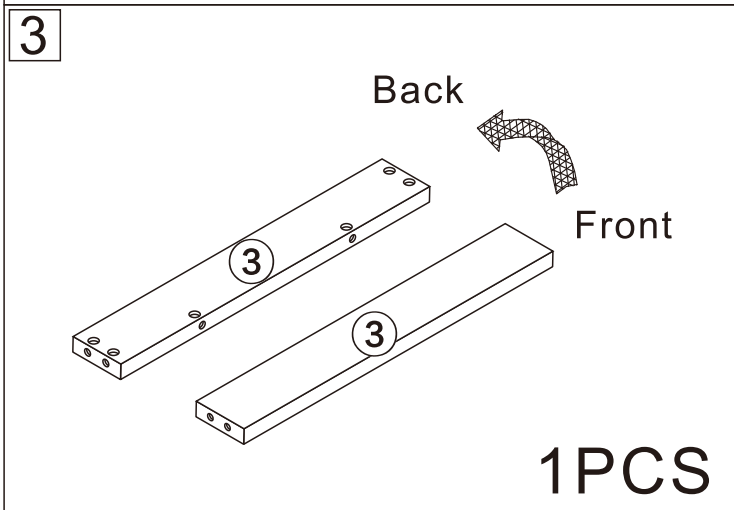

7055#

BOOKCASE

2 Persons

SCAN for Video Instructions
on how to Assemble this Desk

L600*W300*H2180MM

Installation Instructions

Notes: Don't tighten screws completely at first, just in case parts were assembled wrongly and need disassemble. Tighten screws at last when all parts are put together.

Disassembly and installation of accessories

A 58PCS	B 58PCS	C 24PCS	D 6PCS	E 12PCS	F 16PCS	G 14PCS	 Tools Recommended
							
15*10mm	6*28mm	3.5*14mm	Three-section Rail	3.5*40mm	Φ5*8mm	φ 15mm	

17

3PCS

18

1PCS

D₁ 6PCS

Three-section Rail

4

A	4PCS
	
15*10mm	

5

A	4PCS
	
15*10mm	

6

A	2PCS
	
15*10mm	