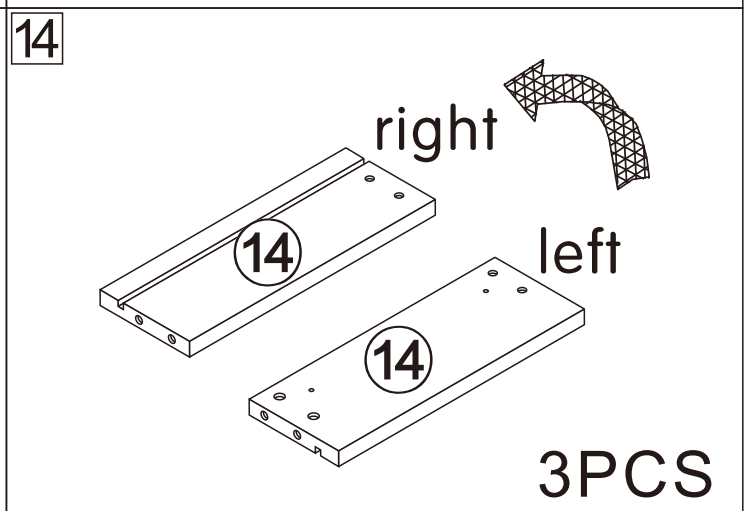

7055#

BOOKCASE

2 Persons

SCAN for Video Instructions
on how to Assemble this Desk

L600*W300*H2180MM

Installation Instructions

Notes: Don't tighten screws completely at first, just in case parts were assembled wrongly and need disassemble. Tighten screws at last when all parts are put together.

Disassembly and installation of accessories

A 58PCS	B 58PCS	C 24PCS	D 6PCS	E 12PCS	F 16PCS	G 14PCS	 Tools Recommended
							
15*10mm	6*28mm	3.5*14mm	Three-section Rail	3.5*40mm	Φ5*8mm	φ 15mm	

17

3PCS

18

1PCS

19

2PCS

20

1

B	58PCS
6*28mm	

2

Dx6

D₁

D₁ 6PCS

Three-section Rail

4

A	4PCS
	
15*10mm	

5

A	4PCS
	
15*10mm	

6

A	2PCS
	
15*10mm	