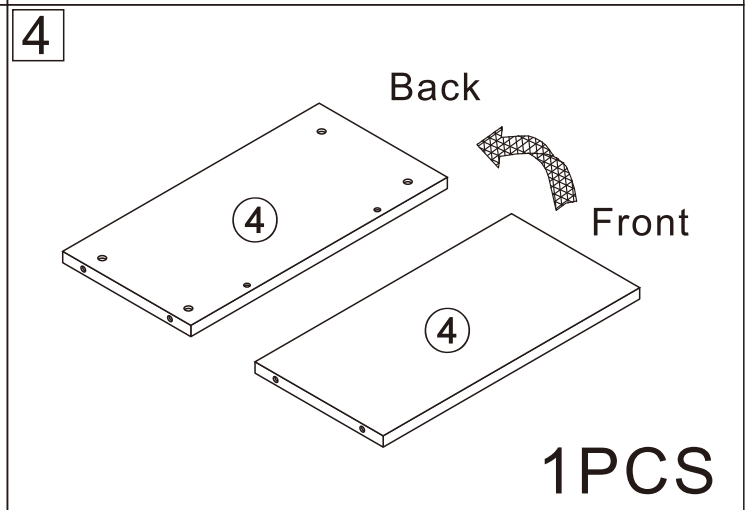

7055#

BOOKCASE

2 Persons

SCAN for Video Instructions
on how to Assemble this Desk

L600*W300*H2180MM

Installation Instructions

Notes: Don't tighten screws completely at first, just in case parts were assembled wrongly and need disassemble. Tighten screws at last when all parts are put together.

Disassembly and installation of accessories

A 58PCS	B 58PCS	C 24PCS	D 6PCS	E 12PCS	F 16PCS	G 14PCS	 Tools Recommended
							
15*10mm	6*28mm	3.5*14mm	Three-section Rail	3.5*40mm	Φ5*8mm	φ 15mm	

17

3PCS

18

1PCS

D₁ 6PCS

Three-section Rail

4

A	4PCS
	
15*10mm	

5

A	4PCS
	
15*10mm	

6

A	2PCS
	
15*10mm	