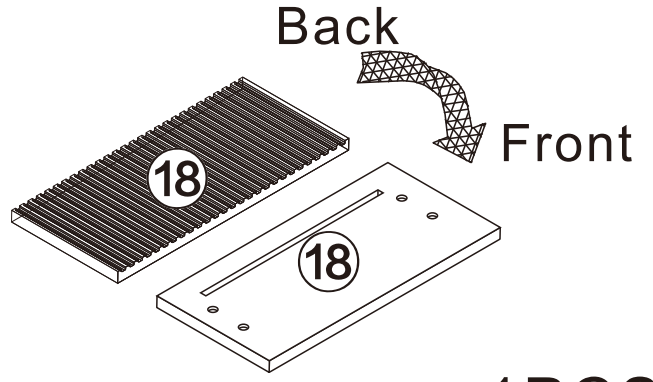

7055#

BOOKCASE

2 Persons

SCAN for Video Instructions
on how to Assemble this Desk

L600*W300*H2180MM

Installation Instructions

Notes: Don't tighten screws completely at first, just in case parts were assembled wrongly and need disassemble. Tighten screws at last when all parts are put together.

Disassembly and installation of accessories

A 58PCS	B 58PCS	C 24PCS	D 6PCS	E 12PCS	F 16PCS	G 14PCS	 Tools Recommended
							
15*10mm	6*28mm	3.5*14mm	Three-section Rail	3.5*40mm	Φ5*8mm	φ 15mm	

17

3PCS

18

1PCS

19

2PCS

20

1

B	58PCS
6*28mm	

2

Dx6

D₁

D₂

D₁ 6PCS

Three-section Rail

3

D₁X6

D₁X6
CX2X6

C 12PCS

3.5*14mm