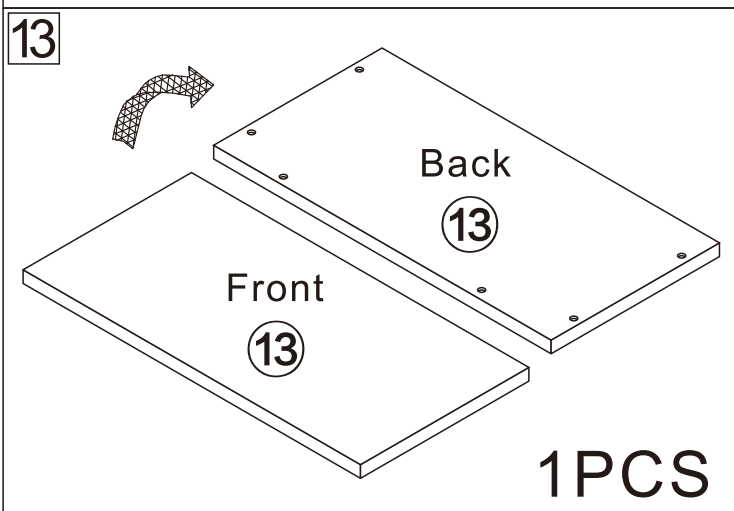

7055#

BOOKCASE

2 Persons

SCAN for Video Instructions
on how to Assemble this Desk

L600*W300*H2180MM

Installation Instructions

Notes: Don't tighten screws completely at first, just in case parts were assembled wrongly and need disassemble. Tighten screws at last when all parts are put together.

Disassembly and installation of accessories

A 58PCS	B 58PCS	C 24PCS	D 6PCS	E 12PCS	F 16PCS	G 14PCS	 Tools Recommended
							
15*10mm	6*28mm	3.5*14mm	Three-section Rail	3.5*40mm	Φ5*8mm	φ 15mm	

17

3PCS

18

1PCS

19

2PCS

20

1

B	58PCS
6*28mm	

2

Dx6

D₁

D₁ 6PCS

Three-section Rail

4

A	4PCS
	
15*10mm	

5

A	4PCS
	
15*10mm	

6

A	2PCS
	
15*10mm	