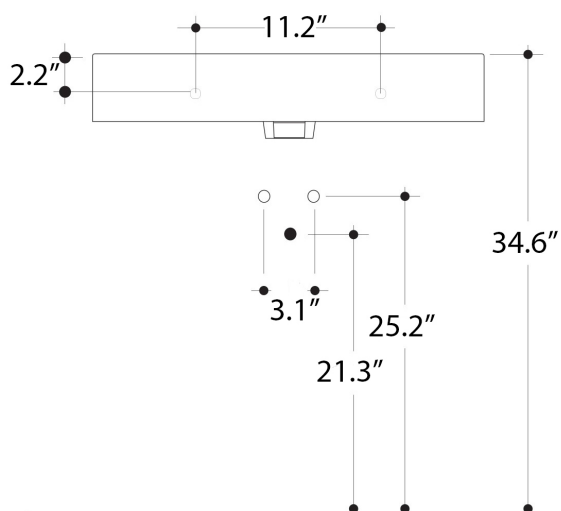

Finishes:

-  Glossy White

SKU# | Options:

- Cento 3543 | Glossy White

Codes & Standards:

- ADA Compliant

* WS Bath Collections reserves the right to revise dimensions or information on this sheet without notice

Collection Cento	Model Cento 3543	Dimensions Metric <i>1 inch = 2.54 cm</i> <i>1 inch = 25.4 mm</i>	 1051 Lea Drive - Collegeville, PA 19426 Tel. 215 513 9400 - Fax 610 831 0215 www.ws bathcollections.com - info@ws bathcollections.com
------------------------------	------------------------------	--	---

Collection
Cento

Model |
Cento 3543

Dimensions Metric
1 inch = 2.54 cm
1 inch = 25.4 mm

WS®
BATH
COLLECTIONS

1051 Lea Drive - Collegeville, PA 19426
Tel. 215 513 9400 - Fax 610 831 0215
www.ws bathcollections.com - info@ws bathcollections.com

Bolts

Silicone (optional)

Collection
Cento

Model |
Cento 3543

Dimensions Metric

1 inch = 2.54 cm
1 inch = 25.4 mm

WS®
BATH
COLLECTIONS

1051 Lea Drive - Collegeville, PA 19426
Tel. 215 513 9400 - Fax 610 831 0215