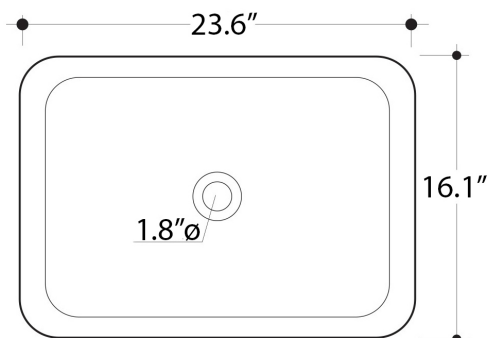

Collection Cento	Model Cento 3543	Dimensions Metric <i>1 inch = 2.54 cm</i> <i>1 inch = 25.4 mm</i>	 1051 Lea Drive - Collegeville, PA 19426 Tel. 215 513 9400 - Fax 610 831 0215 www.ws bathcollections.com - info@ws bathcollections.com
------------------------------	------------------------------	--	---

Collection
Cento

Model |
Cento 3543

Dimensions Metric
1 inch = 2.54 cm
1 inch = 25.4 mm

WS®
BATH
COLLECTIONS

1051 Lea Drive - Collegeville, PA 19426
Tel. 215 513 9400 - Fax 610 831 0215
www.ws bathcollections.com - info@ws bathcollections.com