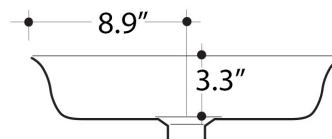

Collection Cento	Model Cento 3543	Dimensions Metric <i>1 inch = 2.54 cm</i> <i>1 inch = 25.4 mm</i>	 1051 Lea Drive - Collegeville, PA 19426 Tel. 215 513 9400 - Fax 610 831 0215 www.ws bathcollections.com - info@ws bathcollections.com
------------------------------	------------------------------	--	---

Collection
Cento

Model |
Cento 3543

Dimensions Metric
1 inch = 2.54 cm
1 inch = 25.4 mm

WS®
BATH
COLLECTIONS

1051 Lea Drive - Collegeville, PA 19426
Tel. 215 513 9400 - Fax 610 831 0215
www.ws bathcollections.com - info@ws bathcollections.com