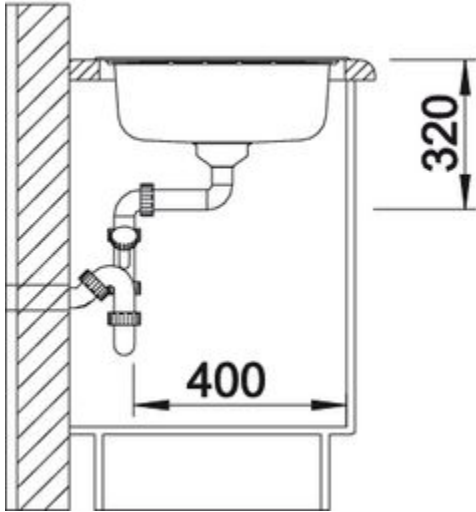

## Surfaces

---

Stainless steel  
18/10

Stainless steel 18/10

reversible

Item No. BL450836

## Details

---

Top View

Side View

Front View

## Scope of supply

---

stainless steel insert, 3 1/2" basket strainer

## Design tips

---

Cabinet Width: 50 cm  
Bowl depth: 155 mm  
Cut out size: 982 x 482 x 15R

Universal handing