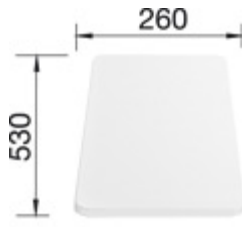

Chopping board
BL217611