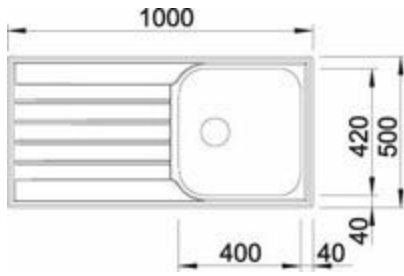

## Surfaces

---

Stainless steel  
18/10

Stainless steel 18/10

reversible

Item No. BL450836

## Details

---

Top View

Side View

Front View

## Scope of supply

---

stainless steel insert, 3 1/2" basket strainer

## Design tips

---

Cabinet Width: 50 cm  
Bowl depth: 155 mm  
Cut out size: 982 x 482 x 15R

Universal handing