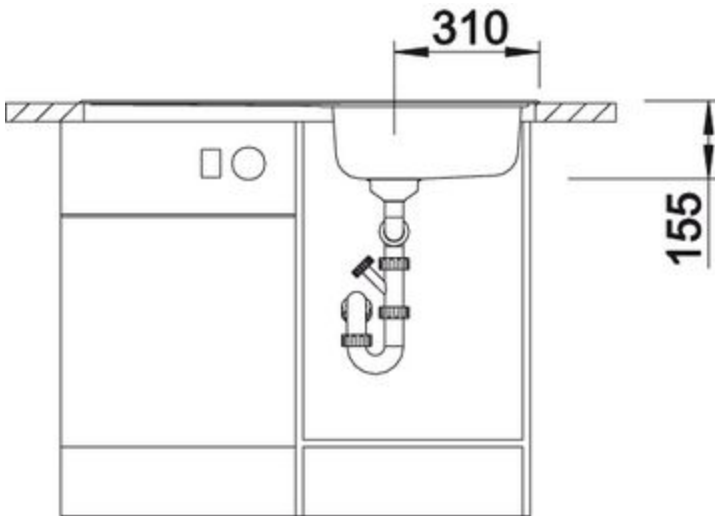

## Details

---

Top View

Side View

Front View

## Scope of supply

---

stainless steel insert, 3 1/2" basket strainer

## Design tips

---

Cabinet Width: 50 cm  
Bowl depth: 155 mm  
Cut out size: 982 x 482 x 15R

Universal handing