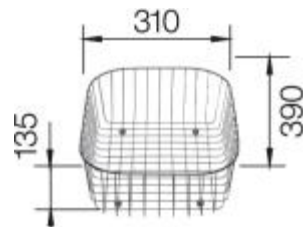

## Design tips

---

Cabinet Width: 50 cm  
Bowl depth: 155 mm  
Cut out size: 982 x 482 x 15R

Universal handing

## Optional Accessories

---

Chopping board  
BL218313

Chopping board  
BL217611

Crockery basket  
BL220573

Outlet cover CapFlow®  
BL517666

BLANCO UK Limited  
Tel: 01923 635200  
Fax: 0800 0911608  
> [www.blanco.co.uk](http://www.blanco.co.uk)