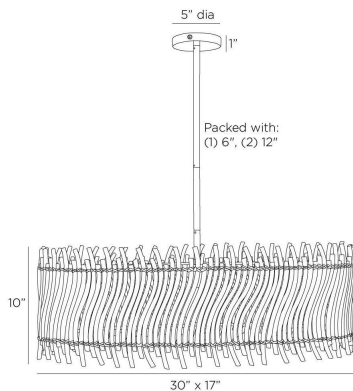

ARTERIO RS

CABRERA PENDANT

DMS15

H: 30 IN, W: 30 IN, D: 17 IN,
Natural Rattan

Waves of sinuous pencil rattan are bound together to form the sleek shade of our pendant light. Designed to let the illumination of a single bulb peek through, this impactful style is the perfect size for a smaller space such as a breakfast nook. Finished with a slim suspension pipe and canopy of antique brass-plated steel. Finish will vary.

APPEARANCE

Material	Rattan, Steel
Material Type	Pencil
Finish	Natural, Antique Brass
Finish Will Vary	Yes
Top Coat/Sealant	No

DIMENSIONS

Canopy	H: 1 IN, Dia: 5.00 IN
Chandelier	H: 10 IN, W: 30 IN, D: 17 IN
Minimum Hanging	H: 18 IN
Max Hanging Height	42 in

WIRING

Rating	Damp
Cord	10 FT, Black, SVT
Socket	1, Type A - E26
Maximum Watt	60
Voltage	110-120 V

CERTIFICATIONS

Certifications	Mexico, United Arab Emirates, European Union, United States, Canada, Australia
----------------	--

COMPLIANCY

UL/ETL	Yes
CB	Yes
RoHS	Yes

SHIPPING

Product Weight	6.2 lbs
Gross Weight 1	12 lbs
Shipping Box 1	H: 19 IN, L: 16 IN, W: 31 IN

REPLACEMENT PARTS

Replacement Part 1	PIPE-594
Replacement Part 1 Dim	(1) 3", (1) 6", (1) 12"
Replacement Part 2	CANOPY-710
Replacement Part 2 Dim	1" x 5"