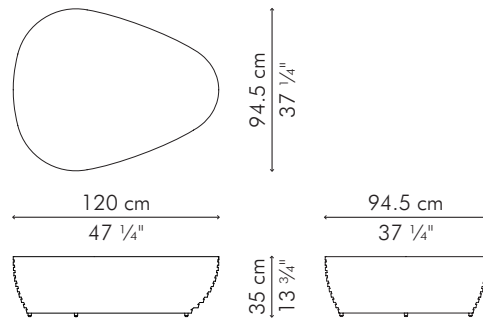

COFFEE TABLE

OUTDOOR

6.5 kg / 14 lbs

10.5 kg / 23 lbs

0.42 m³

GLASS

21 kg / 46 lbs

49 kg / 108 lbs

0.29 m³

Standard glass size:

118 cm W x 92.5 cm D x 10 mm thickness
(46 1/2" W x 36 1/2" D x 3/8"), frosted, swiped edge

OUTDOOR polyethylene, aluminum

Brown

TCOS-B-4713OD-G

Whitewash

TCOS-WW-4713OD-G