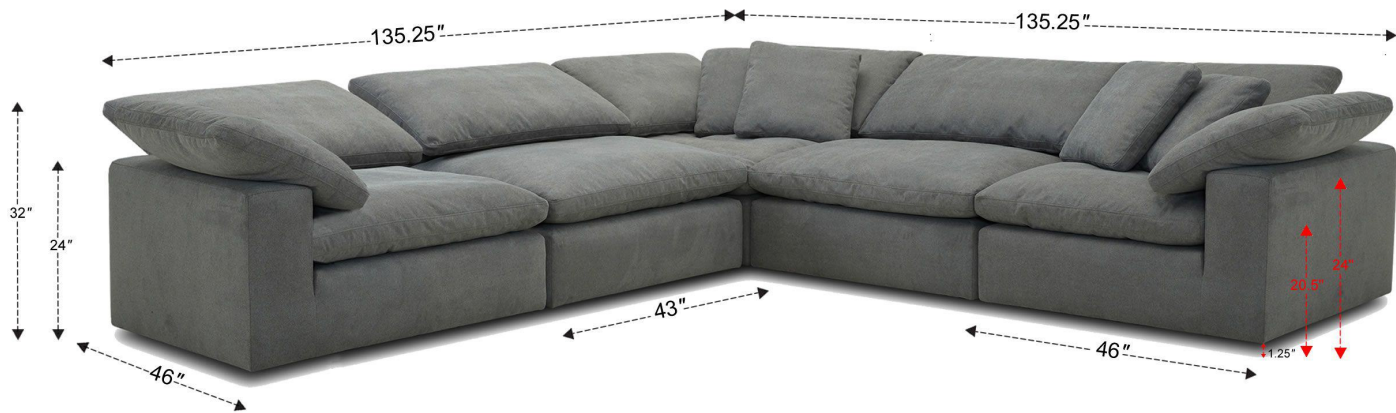

5 Piece Modular Sectional

Overall Dimensions	135.25" x 135.25" x 32"
Overall Width	135.25"
Overall Depth	135.25"
Overall Height	32"
Overall Height (w/out Pillow)	24"
Overall Height (w/ Pillow)	32"
Overall Weight	338.2 lbs.
Back Height	22.5"
Foot Height	1.25"

Seat Width	42.5"
Seat Depth	35"
Seat Height	20.5"
Arm Width	10"
Arm Depth	35"
Arm Height	24"
Back Cushion thickness	8"
Seat Cushion thickness	7.5"
Accent Pillows	19" x 19" x 5.5" Thick