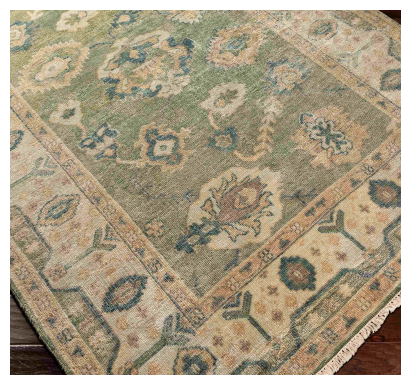

Hillcrest HIL-9017

CORNER DETAIL

DETAILS

100% NZ Wool
Hand Knotted
Low Pile
Thickness: 0.4"
Made in India

SIZES AVAILABLE

2' x 3'
3'6" x 5'6"
5'6" x 8'6"
8' x 11'
9' x 13'
18" Sample
Custom Sizes Available