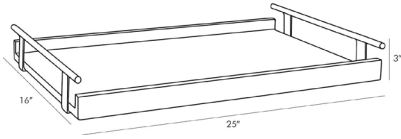

ARTERIORS

ARCHER TRAY

5554

H: 3 IN, W: 25 IN, D: 16 IN

Gray Lacquer

Contract Suitable As Is

Form meets function to create this modern serving tray. A chateau gray lacquer finish is balanced by antique brass handles that offer a practical and polished appeal—an optimal serving piece when hosting casual or formal functions.

APPEARANCE

Material	Brass, Fiberglass
Material Type	Lacquered
Finish	Antique Brass, Gray Lacquer
Top Coat/Sealant	false

DIMENSIONS

Foot Print	W: 25 IN, D: 16 IN
------------	--------------------

SHIPPING

Product Weight	9.5 LBS
Gross Weight 1	66.25 LBS
Shipping Box 1	H: 21 IN, L: 28 IN, W: 30 IN