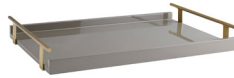

ARTERIORS

ARCHER TRAY

5554

H: 3 IN, W: 25 IN, D: 16 IN

Gray Lacquer

Contract Suitable As Is

Form meets function to create this modern serving tray. A chateau gray lacquer finish is balanced by antique brass handles that offer a practical and polished appeal—an optimal serving piece when hosting casual or formal functions.

APPEARANCE

Material	Brass, Fiberglass
Material Type	Lacquered
Finish	Antique Brass, Gray Lacquer
Top Coat/Sealant	false

DIMENSIONS

Foot Print	W: 25 IN, D: 16 IN
------------	--------------------

SHIPPING

Product Weight	9.5 LBS
Gross Weight 1	66.25 LBS
Shipping Box 1	H: 21 IN, L: 28 IN, W: 30 IN